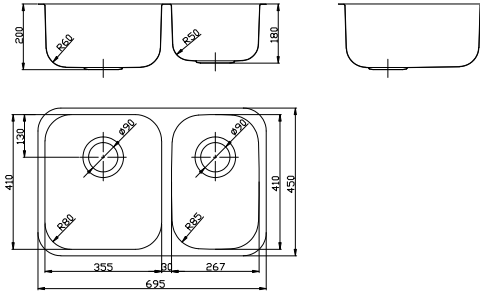

Posh Solus MK3 Undermount Sinks

SPECIFICATIONS

Recommended Use	Domestic, Hotel & Commercial
Material	Stainless Steel (304)
Thickness	0.9mm
Bowl Type	Single Bowl 1 1/3 Bowl 1 3/4 Bowl Double Bowl
Bowl Configuration	No Drainer
Sink Installation	Undermount Sink
Waste Type	Basket Waste
Overflow	No Overflow
Sink Formation	Welded - 2 Piece
Taphole	No Taphole
Fixing	Clipping System
Product Template	Supplied

Please refer to Warranty Page for full Terms and Conditions

Single Bowl Undermount Sink

1 1/3 Bowl Undermount Sink

Dimensions are nominal measurements only.

Disclaimer: Products in this specification manual must by regulation be installed by licensed and registered trade people. The manufacturer/distributor reserves the right to vary specifications or delete models from their range without prior notification. Dimensions are nominal measurements only. Dimensions and set-outs listed are correct at time of publication however the manufacturer/distributor takes no responsibility for printing errors.

Published 03/09/2020

Posh Solus MK3 Undermount Sinks

1 3/4 Bowl Undermount Sink

Double Bowl Undermount Sink

Dimensions are nominal measurements only.

Disclaimer: Products in this specification manual must by regulation be installed by licensed and registered trade people. The manufacturer/distributor reserves the right to vary specifications or delete models from their range without prior notification. Dimensions are nominal measurements only. Dimensions and set-outs listed are correct at time of publication however the manufacturer/distributor takes no responsibility for printing errors.