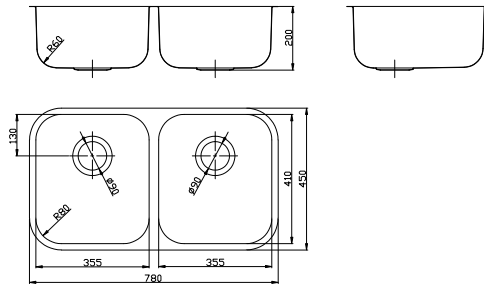

Please refer to Warranty Page for full Terms and Conditions

Single Bowl Undermount Sink

1 1/3 Bowl Undermount Sink

Dimensions are nominal measurements only.

Disclaimer: Products in this specification manual must by regulation be installed by licensed and registered trade people. The manufacturer/distributor reserves the right to vary specifications or delete models from their range without prior notification. Dimensions are nominal measurements only. Dimensions and set-outs listed are correct at time of publication however the manufacturer/distributor takes no responsibility for printing errors.

Published 03/09/2020

Posh Solus MK3 Undermount Sinks

1 3/4 Bowl Undermount Sink

Double Bowl Undermount Sink

Dimensions are nominal measurements only.

Disclaimer: Products in this specification manual must by regulation be installed by licensed and registered trade people. The manufacturer/distributor reserves the right to vary specifications or delete models from their range without prior notification. Dimensions are nominal measurements only. Dimensions and set-outs listed are correct at time of publication however the manufacturer/distributor takes no responsibility for printing errors.