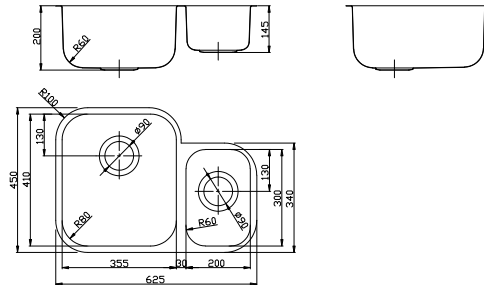

Posh Solus MK3 Undermount Sinks

SPECIFICATIONS

Recommended Use	Domestic, Hotel & Commercial
Material	Stainless Steel (304)
Thickness	0.9mm
Bowl Type	Single Bowl 1 1/3 Bowl 1 3/4 Bowl Double Bowl
Bowl Configuration	No Drainer
Sink Installation	Undermount Sink
Waste Type	Basket Waste
Overflow	No Overflow
Sink Formation	Welded - 2 Piece
Taphole	No Taphole
Fixing	Clipping System
Product Template	Supplied

Please refer to Warranty Page for full Terms and Conditions

Single Bowl Undermount Sink

1 1/3 Bowl Undermount Sink

Dimensions are nominal measurements only.

Disclaimer: Products in this specification manual must by regulation be installed by licensed and registered trade people. The manufacturer/distributor reserves the right to vary specifications or delete models from their range without prior notification. Dimensions are nominal measurements only. Dimensions and set-outs listed are correct at time of publication however the manufacturer/distributor takes no responsibility for printing errors.

Published 03/09/2020

Posh Solus MK3 Undermount Sinks

1 3/4 Bowl Undermount Sink

Double Bowl Undermount Sink

Dimensions are nominal measurements only.

Disclaimer: Products in this specification manual must by regulation be installed by licensed and registered trade people. The manufacturer/distributor reserves the right to vary specifications or delete models from their range without prior notification. Dimensions are nominal measurements only. Dimensions and set-outs listed are correct at time of publication however the manufacturer/distributor takes no responsibility for printing errors.