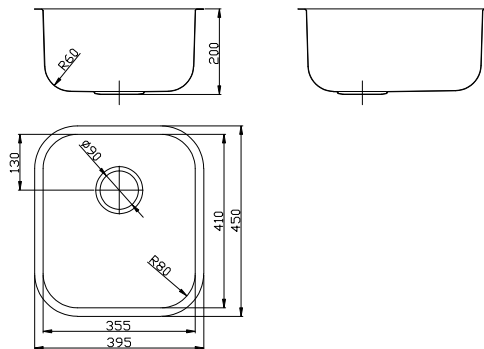

Posh Solus MK3 Undermount Sinks

SPECIFICATIONS

Recommended Use	Domestic, Hotel & Commercial
Material	Stainless Steel (304)
Thickness	0.9mm
Bowl Type	Single Bowl 1 1/3 Bowl 1 3/4 Bowl Double Bowl
Bowl Configuration	No Drainer
Sink Installation	Undermount Sink
Waste Type	Basket Waste
Overflow	No Overflow
Sink Formation	Welded - 2 Piece
Taphole	No Taphole
Fixing	Clipping System
Product Template	Supplied

Please refer to Warranty Page for full Terms and Conditions

Single Bowl Undermount Sink

1 1/3 Bowl Undermount Sink

Dimensions are nominal measurements only.

Disclaimer: Products in this specification manual must by regulation be installed by licensed and registered trade people. The manufacturer/distributor reserves the right to vary specifications or delete models from their range without prior notification. Dimensions are nominal measurements only. Dimensions and set-outs listed are correct at time of publication however the manufacturer/distributor takes no responsibility for printing errors.

Published 03/09/2020

Posh Solus MK3 Undermount Sinks

1 3/4 Bowl Undermount Sink

Double Bowl Undermount Sink

Dimensions are nominal measurements only.

Disclaimer: Products in this specification manual must by regulation be installed by licensed and registered trade people. The manufacturer/distributor reserves the right to vary specifications or delete models from their range without prior notification. Dimensions are nominal measurements only. Dimensions and set-outs listed are correct at time of publication however the manufacturer/distributor takes no responsibility for printing errors.