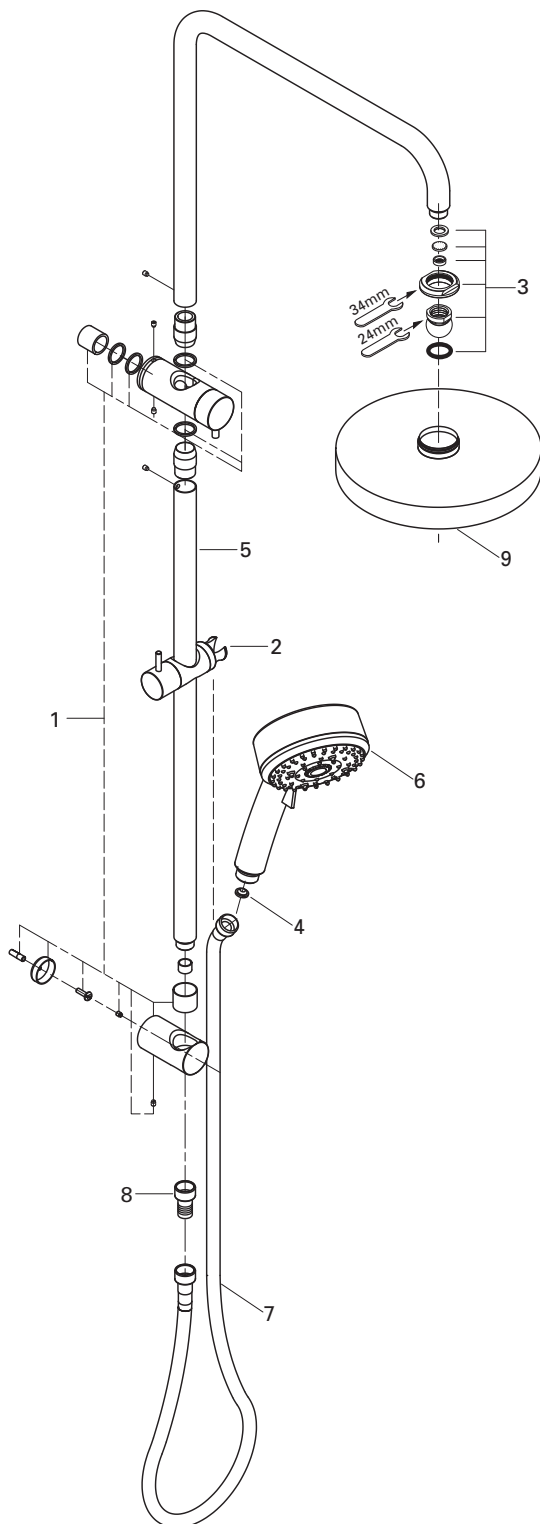

# TEMPESTA COSMOPOLITAN

Twin shower system

MODEL #9506848

Spare Parts

Pure Freude  
an Wasser

| Pos No | Product Description            | Order No | Units per package |
|--------|--------------------------------|----------|-------------------|
| 1      | Wall brackets                  | 48245000 | 1                 |
| 2      | Glide element / slider         | 48177000 | 1                 |
| 3      | Spare part set                 | 45933000 | 1                 |
| 4      | Dirt Strainer                  | 0700200M | 1                 |
| 5      | Twin retrofit rail             | 26167000 | 1                 |
| 6      | Tempesta Hand set              | 27573001 | 1                 |
| 7      | Silverflex hose                | 28388000 | 1                 |
| 8      | Check valve                    | 1416500M | 1                 |
| 9      | Overhead Tempesta 200mm shower | 27541000 | 1                 |