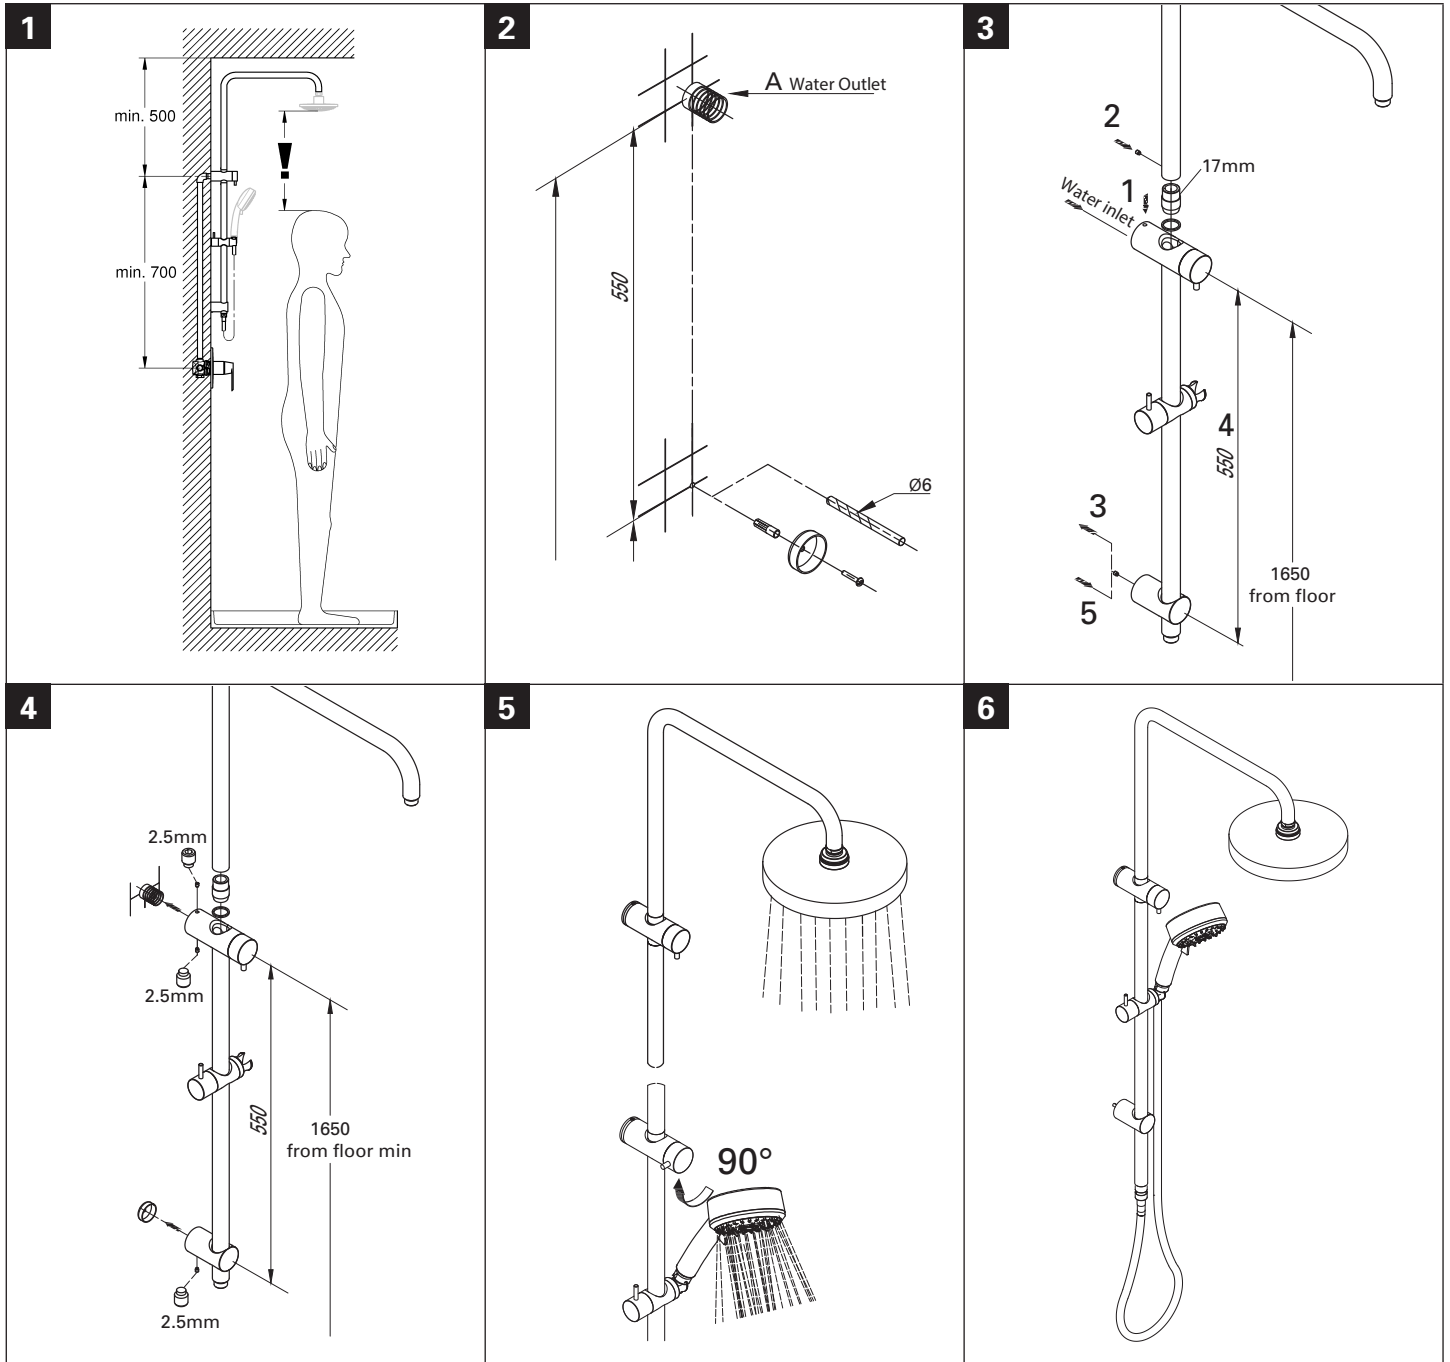

### Product Description:

Tempesta Cosmopolitan Twin Shower System

Standard specification:

New Tempesta Cosmopolitan 100 hand piece  
4 sprays

**GROHE Rain O<sup>2</sup>, Rain, Massage & Jet**

**GROHE EcoJoy®** 6 Litres per minute **DreamSpray®** 4+  
spray patterns

Suitable for instantaneous Heater

Min recommended pressure 100Kpa

Dual Check valves included for Backflow prevention

**Installation Instructions**

This shower is suitable for use with high pressure water applications. Using this product in conjunction with gravity-fed water heaters, low and unequal pressure supply systems, tempering valves & thermostatic mixing valves may result in unsatisfactory performance.

**Suitable for High Pressure applications 150kPa – 500kPa**

Care must be taken by the installing tradesperson to ensure connecting threads do not damage the flow controller when installing this product.