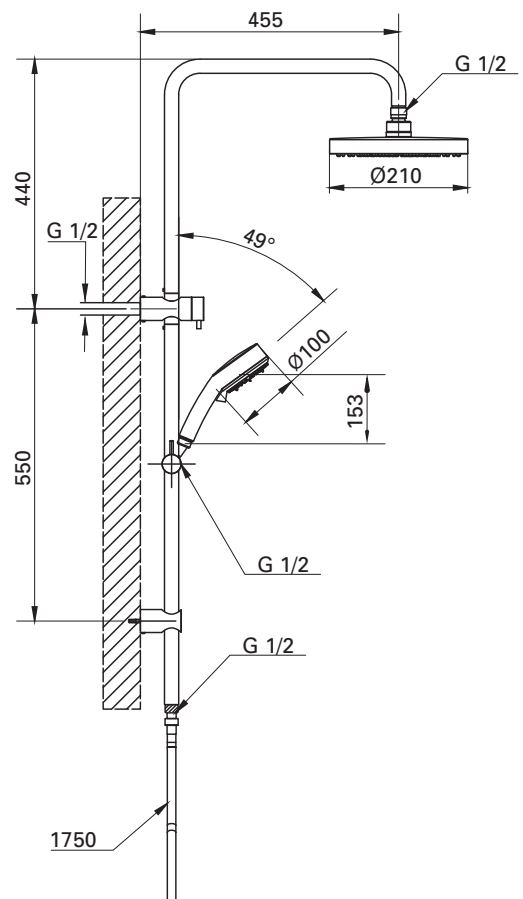

Product Description:

Tempesta Cosmopolitan Twin Shower System

Standard specification:

New Tempesta Cosmopolitan 100 hand piece
4 sprays

GROHE Rain O², Rain, Massage & Jet

GROHE EcoJoy® 6 Litres per minute **DreamSpray®** 4+
spray patterns

GROHE CoolTouch®

GROHE StarLight® chrome finish

SpeedClean anti-lime system

Inner WaterGuide for a longer life

Twistfree to prevent hose from twisting Tempesta
Cosmopolitan 200mm overhead shower

Suitable for instantaneous Heater

Min recommended pressure 100Kpa

Dual Check valves included for Backflow prevention