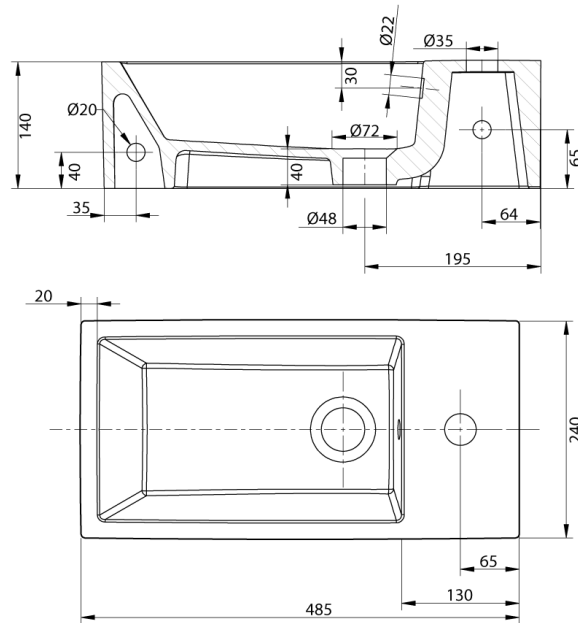

Posh Solus Mini Wall Basin 485mm

Dimensions are nominal measurements only.

SPECIFICATIONS	
Recommended Use	Domestic, Hotel & Commercial
Material	Vitreous China
Colour	White
Weight	8kg
Capacity	2.5 Litres
Overflow	Yes
Plug & Waste	32 x 40mm with Overflow (not supplied)
Fixing	Included
Taphole	1 Taphole (Right Hand Only)
WARRANTY	
Warranty - Domestic Use	10 Years
Spare Parts & Labour	12 Months
<i>Please refer to Warranty Page for full Terms and Conditions</i>