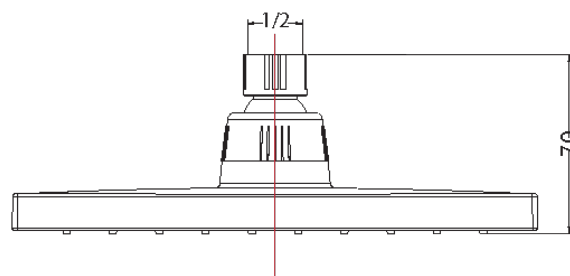

## DOMAINE SQUARE OVERHEAD SHOWER 200MM

### SPECIFICATIONS

<b>Recommended use</b>	Domestic, hotel and commercial
<b>Colour availability</b>	Chrome
<b>Pressure rating</b>	Suitable for high pressure applications and has been WELS certified to the following: Minimum operating pressure 150kPa Maximum operating pressure 500kPa
<b>Temperature rating</b>	Maximum hot temperature 60°C (recommended 42°C) Minimum temperature 1°C
<b>WELS</b>	Stars: 3 Flow rate: 9 L/min
<b>Suitable Hot Water Units</b>	Gravity Fed: No
<b>Standards</b>	AS/NZS 3662