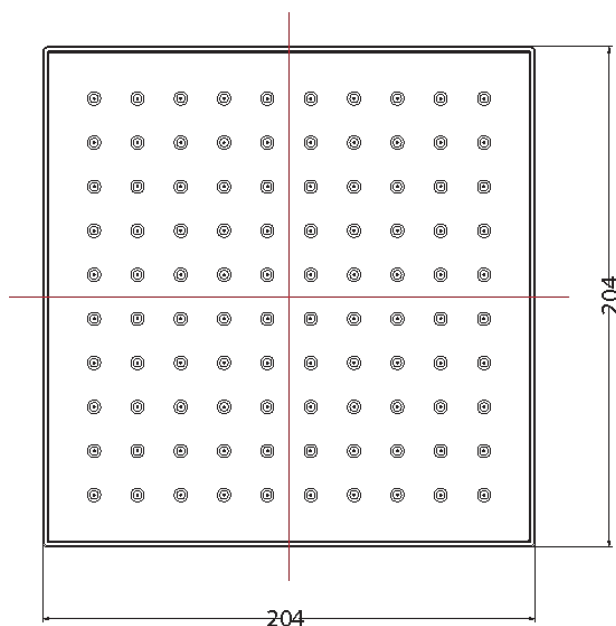

## DOMAINE SQUARE OVERHEAD SHOWER 200MM