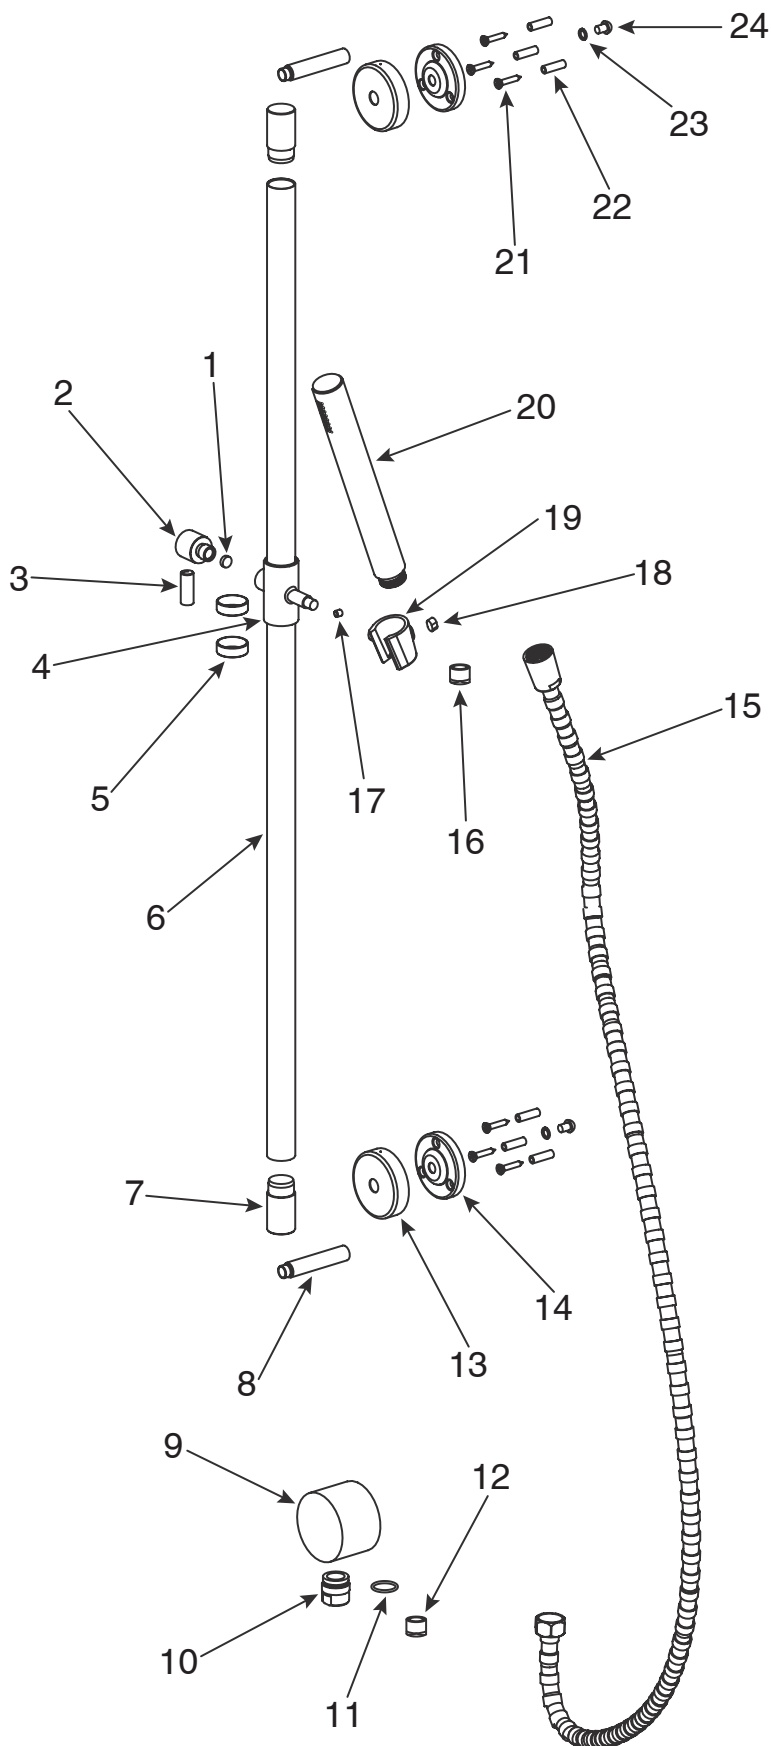

Milli Inox Rail Shower (3*)

Number	Part
1	Rubber Flat Washer
2	Base of Handle
3	Body of Handle
4	Handshower Fixed Sleeve
5	POM Clip
6	Stainless Steel Tube
7	Fixed Sleeve
8	Fixed Assembly
9	Cap of Water Inlet
10	Shank of Water Inlet
11	Rubber Sealing Ring
12	Check Valve
13	Wall Mount Bracket
14	Wall Mount Bracket Base
15	Shower Hose
16	Check Valve
17	Nut
18	Rubber Pad
19	Socket
20	Handshower
21	Screw
22	Plastic Anchor
23	Spring Washers
24	Screw