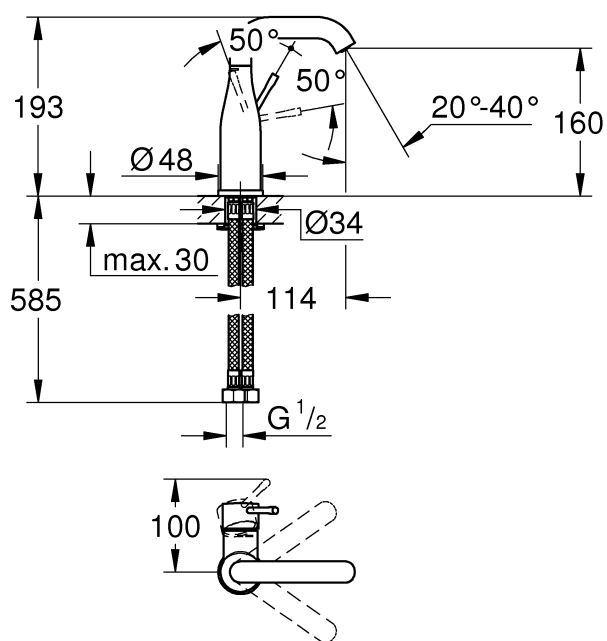

ESSENCE NEW
BASIN MIXER
MODEL #23488GN1

Pure Freude
an Wasser

Product Specifications

Product description

Essence New

Single-lever basin mixer 1/2"
single hole installation
Metal lever
GROHE SilkMove 28 mm ceramic cartridge
with temperature limiter
GROHE StarLight cool sunrise finish
GROHE QuickFix Plus installation system
spout with mousseur and stop limiter
smooth body
flexible connection hoses

Installation instructions

Installation Instructions

Flush piping system prior and after installation of fitting thoroughly.

Installation and connection-Refer to the dimensional drawing above.

This product must be installed in conformance with local codes e.g. AS/NZS 3500 series of standard!

Flow pressure: min. 50kPa bar – recommended 100 – 500 kPa

Note:

Open cold and hot water supply and check connections for leakage!

Care

For directions on the care of this fitting, please refer to the accompanying care instructions.