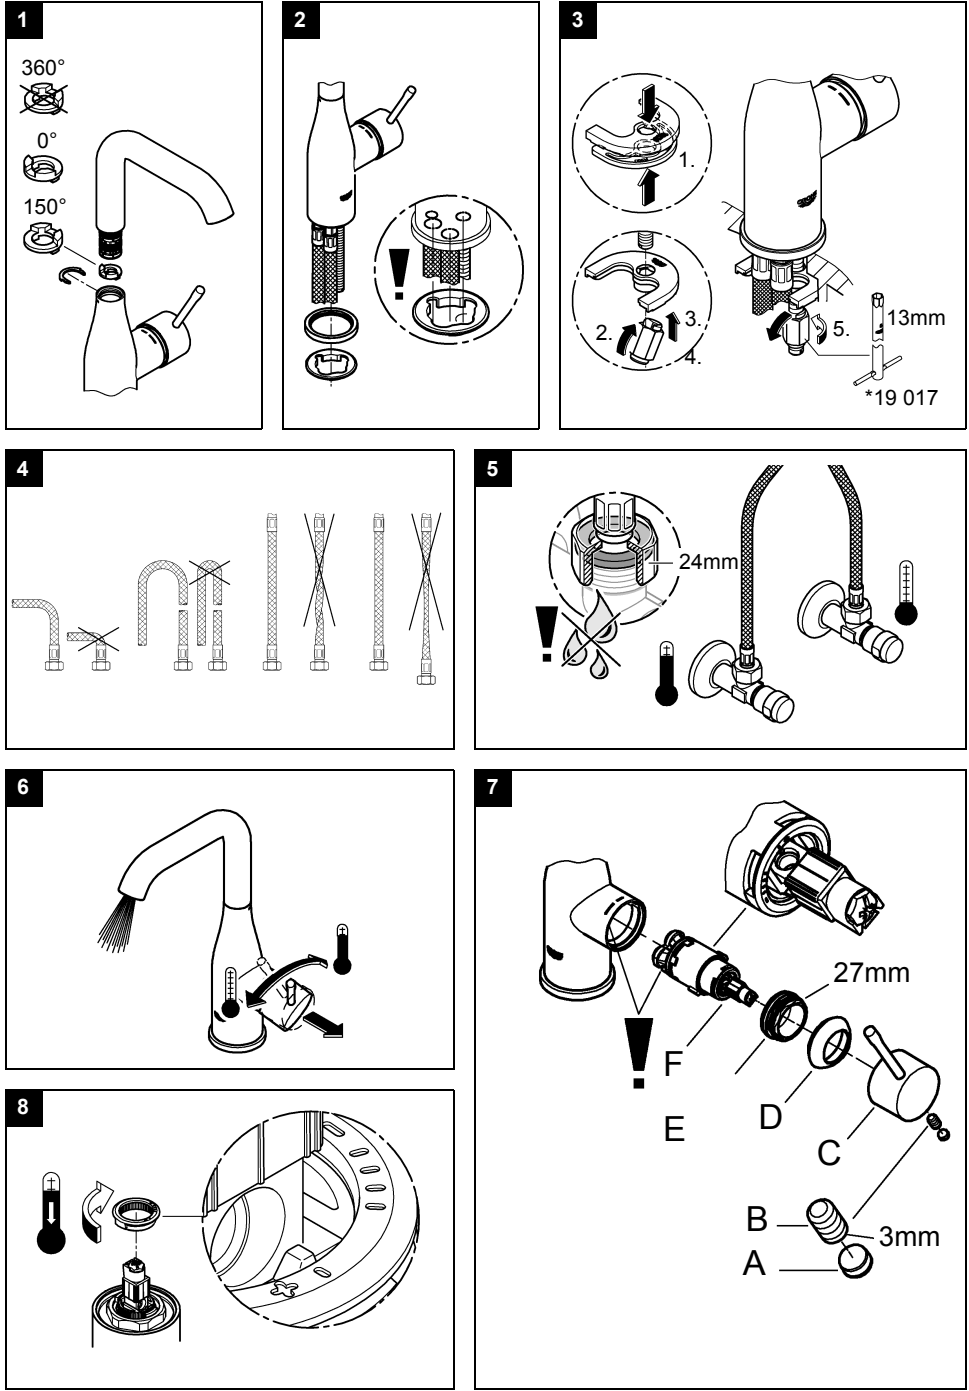

ESSENCE NEW
BASIN MIXER
MODEL #23488GN1

Pure Freude
an Wasser

Product Specifications

Product description

Essence New

Single-lever basin mixer 1/2"
single hole installation
Metal lever
GROHE SilkMove 28 mm ceramic cartridge
with temperature limiter
GROHE StarLight cool sunrise finish
GROHE QuickFix Plus installation system
spout with mousseur and stop limiter
smooth body
flexible connection hoses

Installation instructions

Installation Instructions

Flush piping system prior and after installation of fitting thoroughly.

Installation and connection-Refer to the dimensional drawing above.

This product must be installed in conformance with local codes e.g. AS/NZS 3500 series of standard!