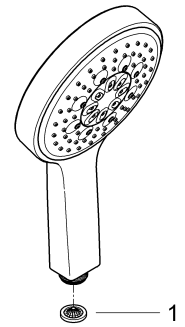

Suitable for instantaneous heater

Min recommended pressure 100Kpa

POWER & SOUL COSMOPOLITAN
130MM 4F HANDPIECE
MODEL #27664000

Pure Freude
an Wasser

Spare Parts

Pos. no.	Product Description	Order-no.	Units per package
1	Dirt strainer	0700200	1