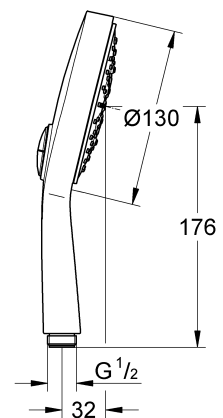

Product Description:

Power&Soul® Cosmopolitan 130 hand piece

GROHE EcoJoy® Flow Limiter
GROHE DreamSpray® 4+ sprays
GROHE Rain O², Rain, Bokoma Spray®, Jet

GROHE One-click showering spray selection via push of a button

GROHE StarLight® chrome finish
SpeedClean anti-lime system
Inner WaterGuide for a longer life

Universal mounting system, fitting all standard shower hoses

Suitable for instantaneous heater

Min recommended pressure 100Kpa