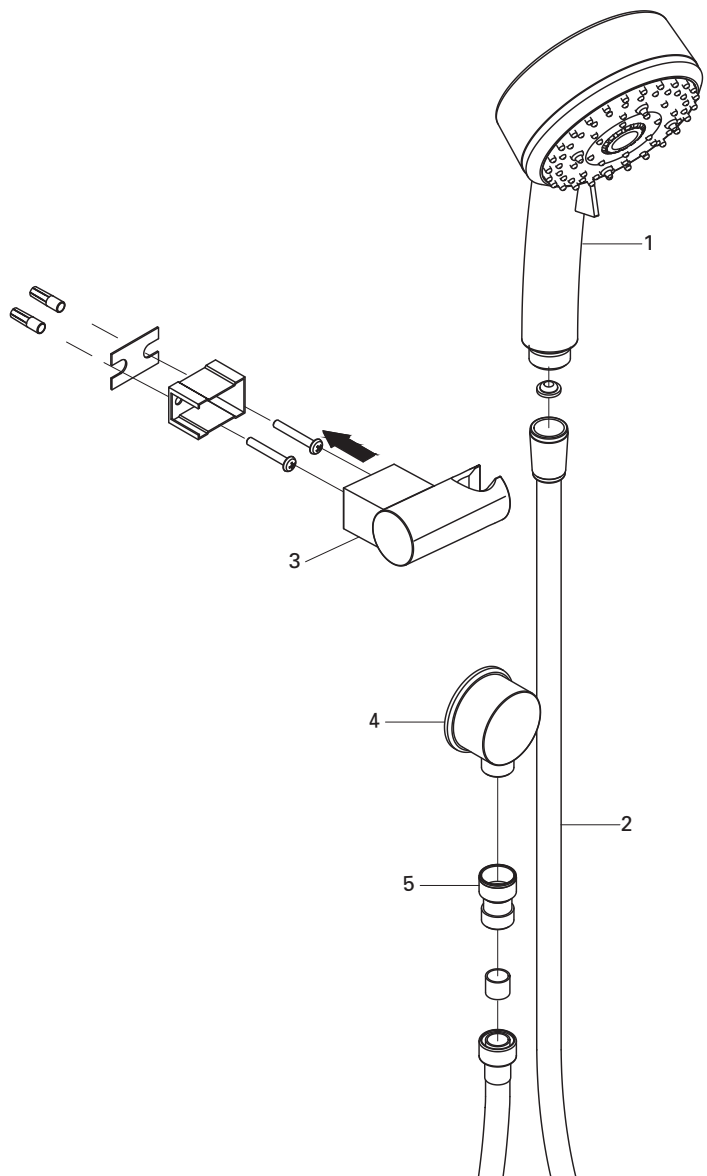

TEMPESTA COSMOPOLITAN  
100MM 4 FUNCTION HAND SHOWER  
MODEL # 26618000

Pure Freude  
an Wasser

Spare Parts

Pos.-nr.	Product Description	Order-nr.	Units per package
1	Hand piece	26524000	1
2	Hose	28388000	1
3	Wall Bracket	27055000	1
4	Wall elbow	T30020-001	1
5	Check valve	1416500M	1