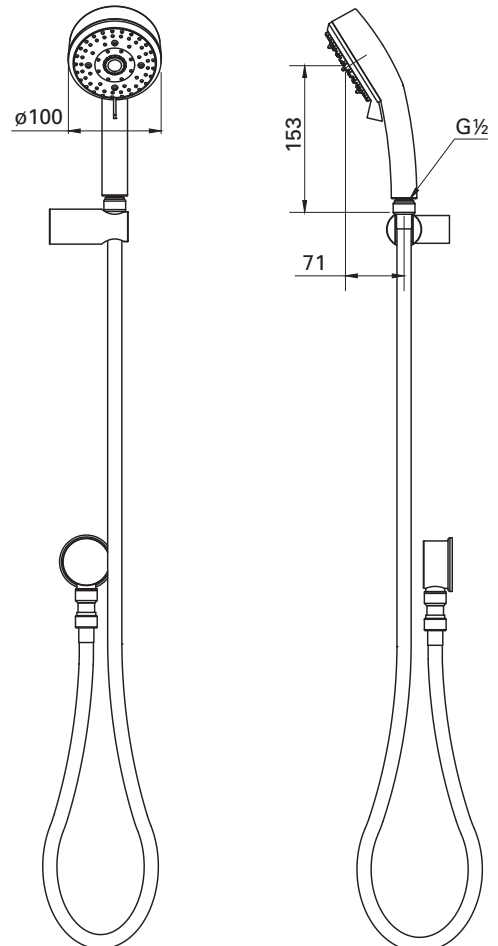

TEMPESTA COSMOPOLITAN  
100MM 4 FUNCTION HAND SHOWER  
MODEL #26618000

Pure Freude  
an Wasser

Product Specifications

**Product Description:**  
**4 Function Hand Shower with Wall Bracket and Elbow**

**Standard Specification:**  
**New Tempesta Cosmopolitan 100 Hand Shower**

- Inner WaterGuide for a longer life
- Twistfree to prevent hose from twisting

- Suitable for instantaneous Heater
- Min recommended pressure 100Kpa
- Dual Check valves included for Backflow prevention