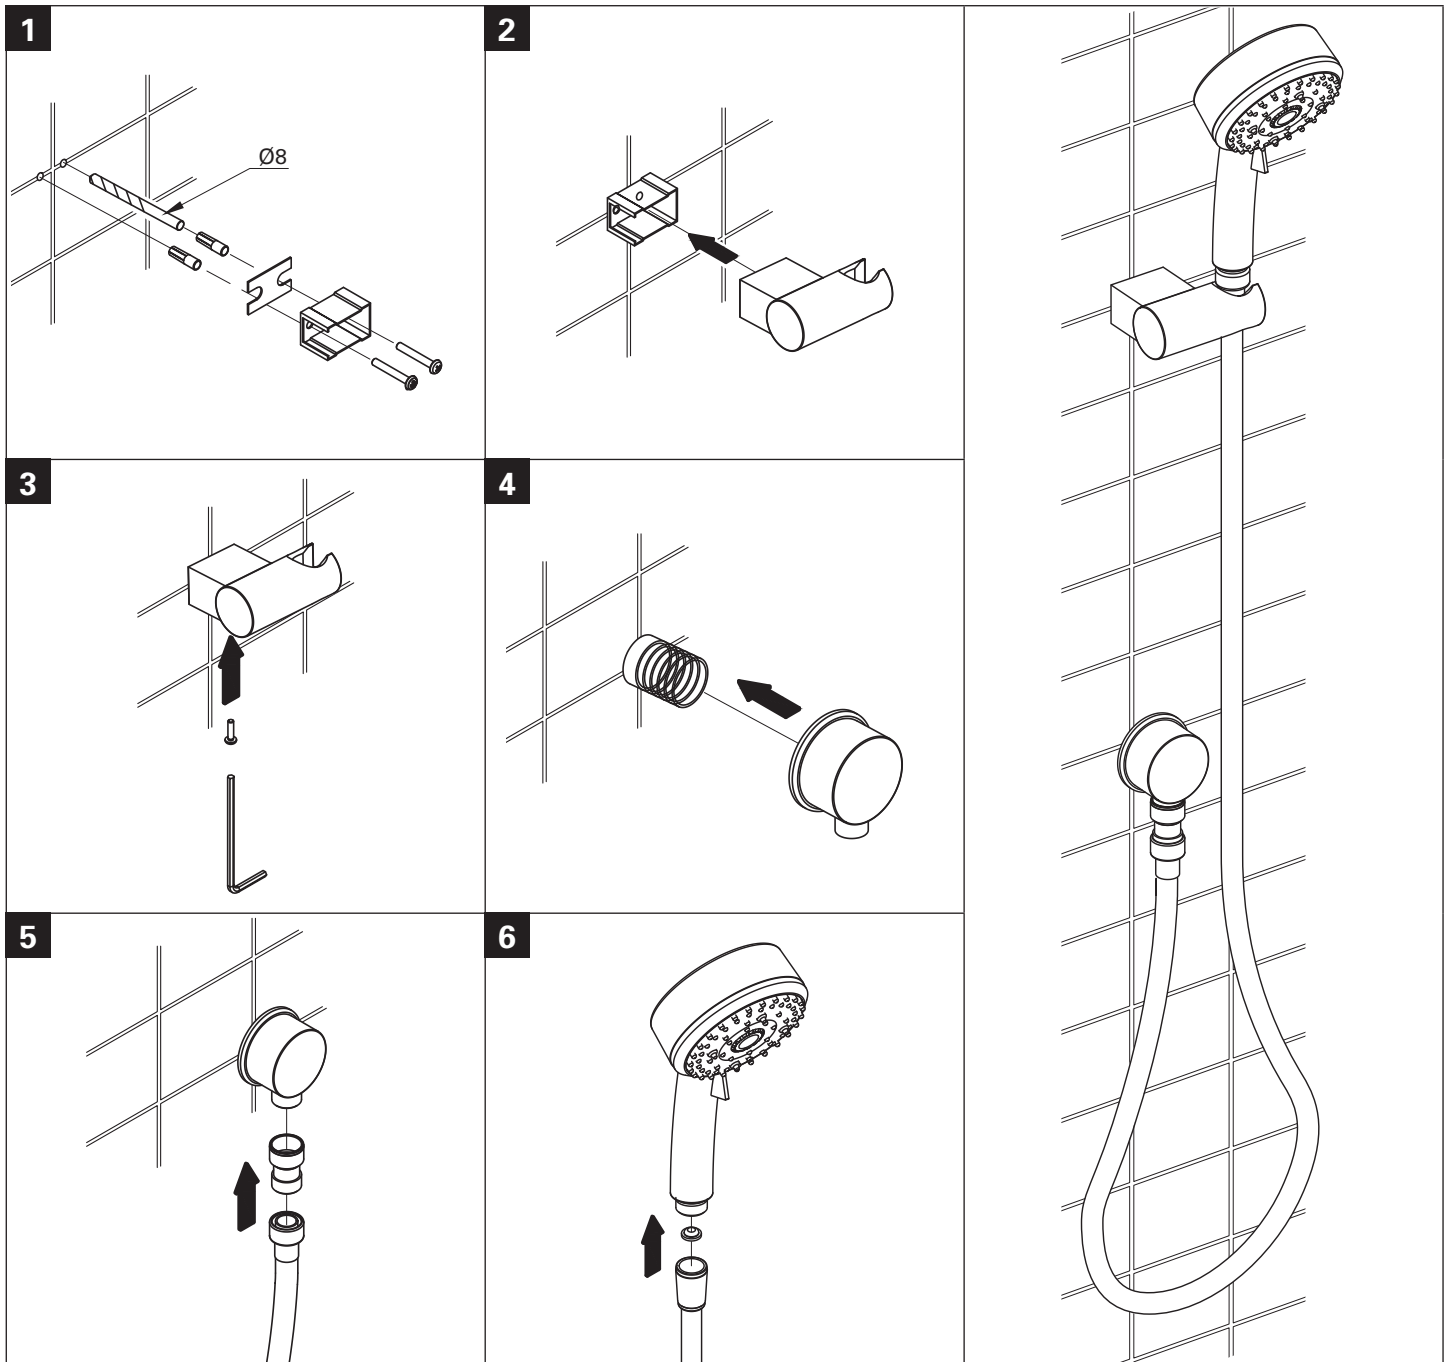

Installation instructions

Installation Instructions

This shower is suitable for use with high pressure water applications. Using this product in conjunction with gravity-fed water heaters, low and unequal pressure supply systems, tempering valves & thermostatic mixing valves may result in unsatisfactory performance.

Suitable for High Pressure applications 150kPa – 500kPa

Care must be taken by the installing tradesperson to ensure connecting threads do not damage the flow controller when installing this product.

The installation tradesperson must ensure they install this product in accordance with AS/NZS 3500 and all other relating AS/NZS regulations that apply to the installation of this product.

Maximum static pressure of 500kPa.

For applications where 500kPa static pressure is exceeded, a suitably certified pressure limiting valve must be installed to prevent high pressure damaging this product.