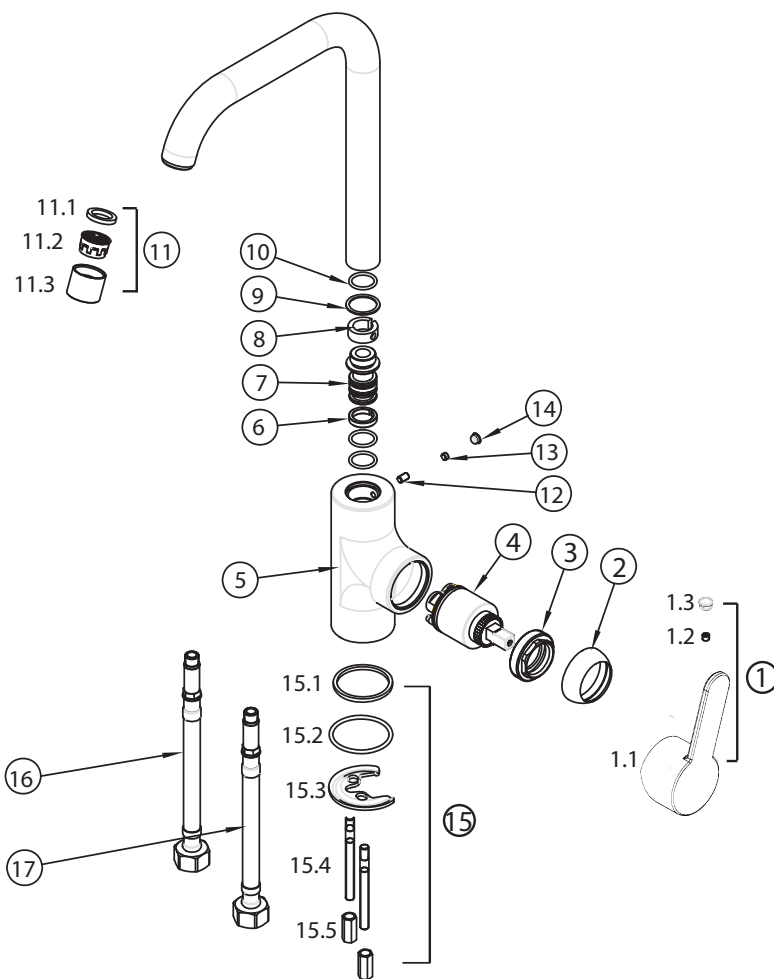

mizu

Mizu Soothe Square Gooseneck Sink Mixer (4*)

Number	Part	Product Code
1.	Mixer Handle Complete	Chrome: 9506769 Matte Black: 9507830
1.1	Mixer Handle	
1.2	Grub Screw	
1.3	Chrome Handle	
2.	Cartridge Dome	
3.	Cartridge Locking Nut	
4.	Cartridge	9503517
5.	Mixer Body	
6.	Spout O-Rings	
7.	Spout Connection Assembly	
8.	Rubber Connector	
9.	Rubber Washer	
10.	Spout O-Ring	
11.	Aerator Complete	9508719
11.1	Aerator Rubber Washer	
11.2	Aerator Insert	
11.3	Aerator Housing	
12.	Grub Screw Pin	
13.	Grub Screw (Spout)	
14.	Spout Grub Screw Cap	
15.	Sink Mixer Fixing Kit	Chrome: 9502426
15.1	Plate Seal	
15.2	Horse Shoe Plate	
15.3	Fixing Rods	
15.4	Hex Nuts	
16.	Flex Hose (Hot)	
17.	Flex Hose (Cold)	