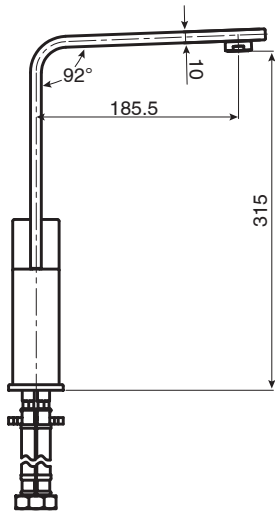

m i z u

Mizu Bloc MK2 Sink Mixer Chrome (4*)

SPECIFICATIONS

Recommended Use	Domestic, Hotel & Commercial
Colour	Chrome
Colour Availability	Chrome, Matte Black
Recommended Pressure Range	150 - 500kPa
Max Continuous Working Pressure	500kPa
Max Continuous Working Temperature	80°C
Suitable for Storage Tank Hot Water	Yes
Suitable for Continuous Flow Hot Water	Yes
Suitable for Gravity Feed Hot Water	No

Hot and Cold water inlet pressure should be equal

WARRANTY

Warranty - Domestic Use	10 Years
Spare Parts & Labour	12 Months

Please refer to Warranty Page for full Terms and Conditions

Dimensions are nominal measurements only.