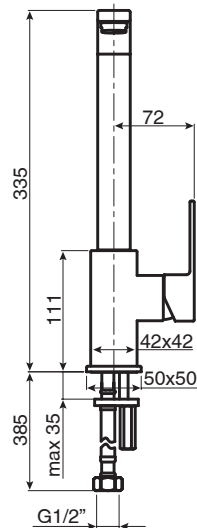

m i z u

Mizu Bloc MK2 Sink Mixer Chrome (4*)

SPECIFICATIONS

Recommended Use	Domestic, Hotel & Commercial
Colour	Chrome
Colour Availability	Chrome, Matte Black
Recommended Pressure Range	150 - 500kPa
Max Continuous Working Pressure	500kPa
Max Continuous Working Temperature	80°C
Suitable for Storage Tank Hot Water	Yes
Suitable for Continuous Flow Hot Water	Yes
Suitable for Gravity Feed Hot Water	No

Hot and Cold water inlet pressure should be equal

WARRANTY

Warranty - Domestic Use	10 Years
Spare Parts & Labour	12 Months

Please refer to Warranty Page for full Terms and Conditions

Dimensions are nominal measurements only.

Disclaimer: Products in this specification manual must by regulation be installed by licensed and registered trade people. The manufacturer/distributor reserves the right to vary specifications or delete models from their range without prior notification. Dimensions are nominal measurements only. Dimensions and set-outs listed are correct at time of publication however the manufacturer/distributor takes no responsibility for printing errors.