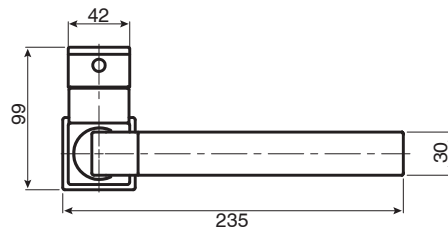

m i z u

Mizu Bloc MK2 Sink Mixer Chrome (4*)

SPECIFICATIONS

Recommended Use	Domestic, Hotel & Commercial
Colour	Chrome
Colour Availability	Chrome, Matte Black
Recommended Pressure Range	150 - 500kPa
Max Continuous Working Pressure	500kPa
Max Continuous Working Temperature	80°C
Suitable for Storage Tank Hot Water	Yes
Suitable for Continuous Flow Hot Water	Yes
Suitable for Gravity Feed Hot Water	No

Hot and Cold water inlet pressure should be equal

WARRANTY

Warranty - Domestic Use	10 Years
Spare Parts & Labour	12 Months

Please refer to Warranty Page for full Terms and Conditions

Dimensions are nominal measurements only.