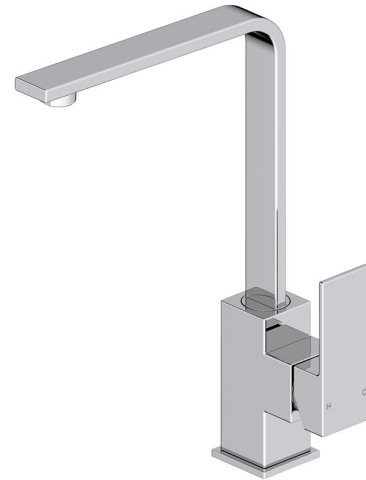

m i z u

Mizu Bloc MK2 Sink Mixer Chrome (4*)

SPECIFICATIONS

Recommended Use	Domestic, Hotel & Commercial
Colour	Chrome
Colour Availability	Chrome, Matte Black
Recommended Pressure Range	150 - 500kPa
Max Continuous Working Pressure	500kPa
Max Continuous Working Temperature	80°C
Suitable for Storage Tank Hot Water	Yes
Suitable for Continuous Flow Hot Water	Yes
Suitable for Gravity Feed Hot Water	No

Hot and Cold water inlet pressure should be equal

WARRANTY

Warranty - Domestic Use	10 Years
Spare Parts & Labour	12 Months

Please refer to Warranty Page for full Terms and Conditions

Dimensions are nominal measurements only.