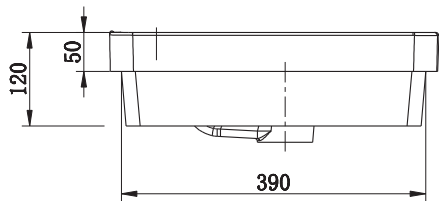

Posh Domaine Semi Inset Basin

SPECIFICATIONS

Recommended Use	Domestic, Hotel & Commercial
Material	Vitreous China
Colour	White
Bowl Capacity	5.5 Litres
Weight	10 kg
Fixing	Sealed to benchtop with waterproof sealant
Taphole Configuration	1 Taphole
Overflow Configuration	Overflow
Waste Size	32 x 40mm
Plug & Waste	Sold Separately
Tapware	Sold Separately

WARRANTY

Warranty - Domestic Use	10 Years
Spare Parts & Labour	12 Months

Please refer to Warranty Page for full Terms and Conditions

CLEANING RECOMMENDATIONS

We recommend the use of soapy water or approved cleaners.

This product should not be cleaned with abrasive materials.

Damage caused by any improper treatment is not covered by the product warranty - refer to Warranty Conditions.

Dimensions are nominal measurements only.

Disclaimer: Products in this specification manual must by regulation be installed by licensed and registered trade people. The manufacturer/distributor reserves the right to vary specifications or delete models from their range without prior notification. Dimensions are nominal measurements only. Dimensions and set-outs listed are correct at time of publication however the manufacturer/distributor takes no responsibility for printing errors.

Published 14/10/2020