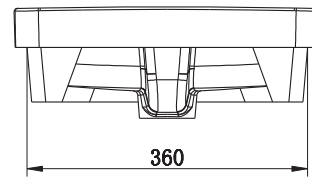

Posh Domaine Semi Inset Basin

SPECIFICATIONS

Recommended Use	Domestic, Hotel & Commercial
Material	Vitreous China
Colour	White
Bowl Capacity	5.5 Litres
Weight	10 kg
Fixing	Sealed to benchtop with waterproof sealant
Taphole Configuration	1 Taphole
Overflow Configuration	Overflow
Waste Size	32 x 40mm
Plug & Waste	Sold Separately
Tapware	Sold Separately

WARRANTY

Warranty - Domestic Use	10 Years
Spare Parts & Labour	12 Months

Please refer to Warranty Page for full Terms and Conditions

CLEANING RECOMMENDATIONS

We recommend the use of soapy water or approved cleaners.

This product should not be cleaned with abrasive materials.

Damage caused by any improper treatment is not covered by the product warranty - refer to Warranty Conditions.

Dimensions are nominal measurements only.

Disclaimer: Products in this specification manual must by regulation be installed by licensed and registered trade people. The manufacturer/distributor reserves the right to vary specifications or delete models from their range without prior notification. Dimensions are nominal measurements only. Dimensions and set-outs listed are correct at time of publication however the manufacturer/distributor takes no responsibility for printing errors.

Published 14/10/2020