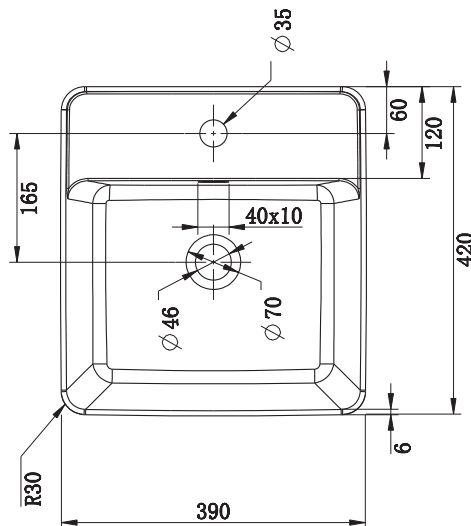

Posh Domaine Semi Inset Basin

SPECIFICATIONS

Recommended Use	Domestic, Hotel & Commercial
Material	Vitreous China
Colour	White
Bowl Capacity	5.5 Litres
Weight	10 kg
Fixing	Sealed to benchtop with waterproof sealant
Taphole Configuration	1 Taphole
Overflow Configuration	Overflow
Waste Size	32 x 40mm
Plug & Waste	Sold Separately
Tapware	Sold Separately

WARRANTY

Warranty - Domestic Use	10 Years
Spare Parts & Labour	12 Months

Please refer to Warranty Page for full Terms and Conditions

CLEANING RECOMMENDATIONS

We recommend the use of soapy water or approved cleaners.

This product should not be cleaned with abrasive materials.

Damage caused by any improper treatment is not covered by the product warranty - refer to Warranty Conditions.

Dimensions are nominal measurements only.

Disclaimer: Products in this specification manual must by regulation be installed by licensed and registered trade people. The manufacturer/distributor reserves the right to vary specifications or delete models from their range without prior notification. Dimensions are nominal measurements only. Dimensions and set-outs listed are correct at time of publication however the manufacturer/distributor takes no responsibility for printing errors.

Published 14/10/2020