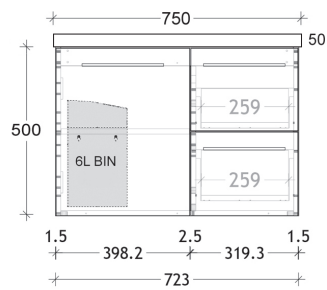

### Side View

Dimensions are nominal measurements only.

architectural designer products

## Wall Hung Vanity

600mm - Centre

750mm - Centre/Offset

900mm - Offset

1050mm - Centre/Offset

1200mm - Offset

1500mm - Single/Double Bowl

1800mm - Single/Double Bowl

Side View

Dimensions are nominal measurements only.

architectural designer products

## Vanity Top

Centre Bowl

Offset Bowl

Double Bowl

Side View

Dimensions are nominal measurements only.