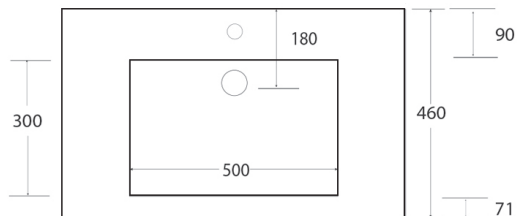

### Side View

Dimensions are nominal measurements only.

architectural designer products

## Wall Hung Vanity

600mm - Centre

750mm - Centre/Offset

900mm - Offset

1050mm - Centre/Offset

1200mm - Offset

1500mm - Single/Double Bowl

1800mm - Single/Double Bowl

Side View

Dimensions are nominal measurements only.

architectural designer products

## Vanity Top

Centre Bowl

Offset Bowl

Double Bowl

Side View

Dimensions are nominal measurements only.