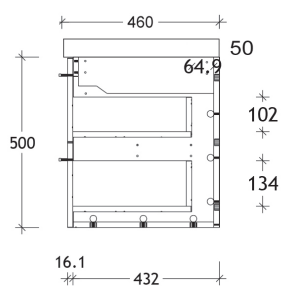

### Side View

Dimensions are nominal measurements only.

architectural designer products

## Wall Hung Vanity

600mm - Centre

750mm - Centre/Offset

900mm - Offset

1050mm - Centre/Offset

1200mm - Offset

1500mm - Single/Double Bowl

1800mm - Single/Double Bowl

Side View

Dimensions are nominal measurements only.

architectural designer products

## Vanity Top

Centre Bowl

Offset Bowl

Double Bowl

Side View

Dimensions are nominal measurements only.