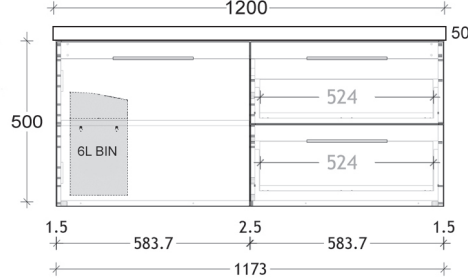

### Side View

Dimensions are nominal measurements only.

architectural designer products

## Wall Hung Vanity

600mm - Centre

750mm - Centre/Offset

900mm - Offset

1050mm - Centre/Offset

1200mm - Offset

1500mm - Single/Double Bowl

1800mm - Single/Double Bowl

Side View

Dimensions are nominal measurements only.

architectural designer products

## Vanity Top

Centre Bowl

Offset Bowl

Double Bowl

Side View

Dimensions are nominal measurements only.