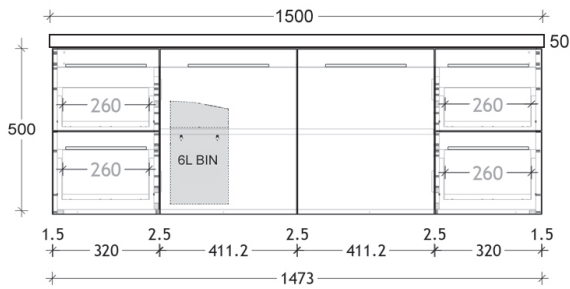

### Side View

Dimensions are nominal measurements only.

architectural designer products

## Wall Hung Vanity

600mm - Centre

750mm - Centre/Offset

900mm - Offset

1050mm - Centre/Offset

1200mm - Offset

1500mm - Single/Double Bowl

1800mm - Single/Double Bowl

Side View

Dimensions are nominal measurements only.

architectural designer products

## Vanity Top

Centre Bowl

Offset Bowl

Double Bowl

Side View

Dimensions are nominal measurements only.