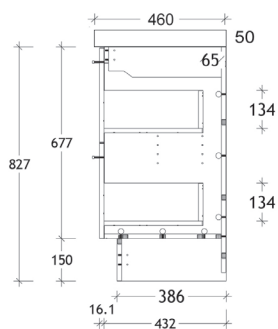

To see the complete ADP range go to [www.reece.com.au/bathrooms](http://www.reece.com.au/bathrooms)

STANDARD SIZES	600mm	750mm	900mm	1050mm	1200mm	1500mm	1800mm
Over-all Width (mm)	600	750	900	1050	1200	1500	1800
Over-all Depth (mm)	460	460	460	460	460	460	460
Over-all Height Wall Hung (mm)	550	550	550	550	550	550	550
Over-all Height With Kickboard (mm)	877	877	877	877	877	877	877
Number of Drawers	0	2	2	2	2	4	4
Basin Configurations	Centre	Centre or Offset	Offset	Centre or Offset	Offset	Single or Double	Single or Double

### Side View

Dimensions are nominal measurements only.

architectural designer products

Side View

Dimensions are nominal measurements only.

architectural designer products

## Vanity Top

Centre Bowl

Offset Bowl

Double Bowl

Side View

Dimensions are nominal measurements only.