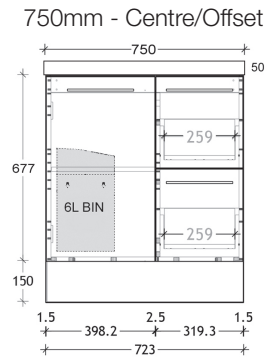

To see the complete ADP range go to [www.reece.com.au/bathrooms](http://www.reece.com.au/bathrooms)

STANDARD SIZES	600mm	750mm	900mm	1050mm	1200mm	1500mm	1800mm
Over-all Width (mm)	600	750	900	1050	1200	1500	1800
Over-all Depth (mm)	460	460	460	460	460	460	460
Over-all Height Wall Hung (mm)	550	550	550	550	550	550	550
Over-all Height With Kickboard (mm)	877	877	877	877	877	877	877
Number of Drawers	0	2	2	2	2	4	4
Basin Configurations	Centre	Centre or Offset	Offset	Centre or Offset	Offset	Single or Double	Single or Double

### Side View

Dimensions are nominal measurements only.

architectural designer products

## Wall Hung Vanity

600mm - Centre

750mm - Centre/Offset

900mm - Offset

1050mm - Centre/Offset

1200mm - Offset

1500mm - Single/Double Bowl

1800mm - Single/Double Bowl

## Vanity Top

Centre Bowl

Offset Bowl

Double Bowl

Side View

Dimensions are nominal measurements only.