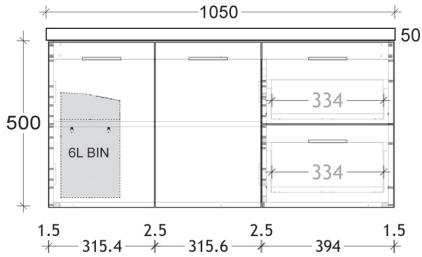

### Side View

Dimensions are nominal measurements only.

architectural designer products

## Wall Hung Vanity

600mm - Centre

750mm - Centre/Offset

900mm - Offset

1050mm - Centre/Offset

1200mm - Offset

1500mm - Single/Double Bowl

1800mm - Single/Double Bowl

Side View

Dimensions are nominal measurements only.

architectural designer products

## Vanity Top

Centre Bowl

Offset Bowl

Double Bowl

Side View

Dimensions are nominal measurements only.