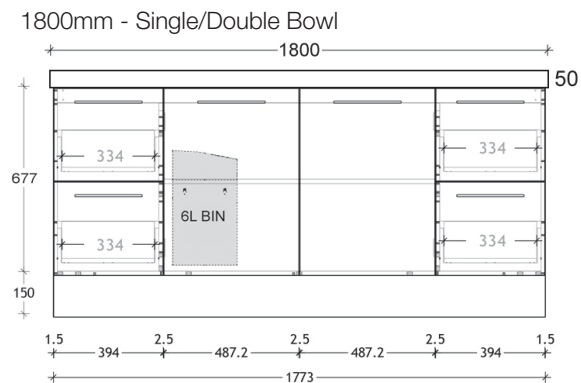

To see the complete ADP range go to [www.reece.com.au/bathrooms](http://www.reece.com.au/bathrooms)

STANDARD SIZES	600mm	750mm	900mm	1050mm	1200mm	1500mm	1800mm
Over-all Width (mm)	600	750	900	1050	1200	1500	1800
Over-all Depth (mm)	460	460	460	460	460	460	460
Over-all Height Wall Hung (mm)	550	550	550	550	550	550	550
Over-all Height With Kickboard (mm)	877	877	877	877	877	877	877
Number of Drawers	0	2	2	2	2	4	4
Basin Configurations	Centre	Centre or Offset	Offset	Centre or Offset	Offset	Single or Double	Single or Double

### Side View

Dimensions are nominal measurements only.

architectural designer products

Side View

Dimensions are nominal measurements only.

architectural designer products

## Vanity Top

Centre Bowl

Offset Bowl

Double Bowl

Side View

Dimensions are nominal measurements only.