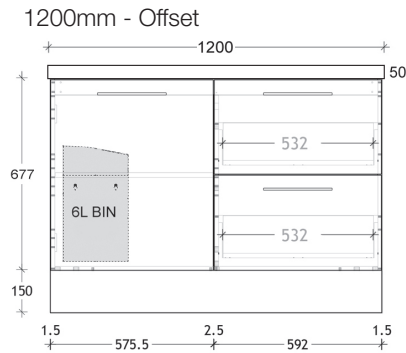

To see the complete ADP range go to [www.reece.com.au/bathrooms](http://www.reece.com.au/bathrooms)

STANDARD SIZES	600mm	750mm	900mm	1050mm	1200mm	1500mm	1800mm
Over-all Width (mm)	600	750	900	1050	1200	1500	1800
Over-all Depth (mm)	460	460	460	460	460	460	460
Over-all Height Wall Hung (mm)	550	550	550	550	550	550	550
Over-all Height With Kickboard (mm)	877	877	877	877	877	877	877
Number of Drawers	0	2	2	2	2	4	4
Basin Configurations	Centre	Centre or Offset	Offset	Centre or Offset	Offset	Single or Double	Single or Double

### Side View

Dimensions are nominal measurements only.

architectural designer products

Side View

Dimensions are nominal measurements only.

architectural designer products

## Vanity Top

Centre Bowl

Offset Bowl

Double Bowl

Side View

Dimensions are nominal measurements only.