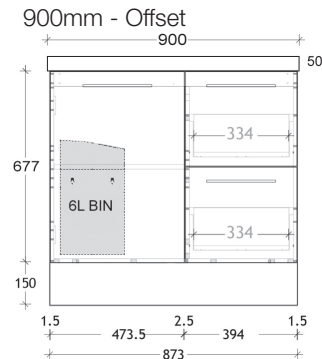

To see the complete ADP range go to [www.reece.com.au/bathrooms](http://www.reece.com.au/bathrooms)

STANDARD SIZES	600mm	750mm	900mm	1050mm	1200mm	1500mm	1800mm
Over-all Width (mm)	600	750	900	1050	1200	1500	1800
Over-all Depth (mm)	460	460	460	460	460	460	460
Over-all Height Wall Hung (mm)	550	550	550	550	550	550	550
Over-all Height With Kickboard (mm)	877	877	877	877	877	877	877
Number of Drawers	0	2	2	2	2	4	4
Basin Configurations	Centre	Centre or Offset	Offset	Centre or Offset	Offset	Single or Double	Single or Double

### Side View

Dimensions are nominal measurements only.

architectural designer products

Side View

Dimensions are nominal measurements only.

architectural designer products

## Vanity Top

Centre Bowl

Offset Bowl

Double Bowl

Side View

Dimensions are nominal measurements only.