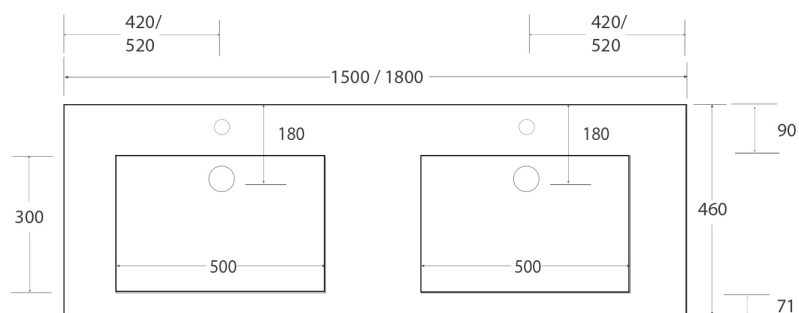

### Side View

Dimensions are nominal measurements only.

architectural designer products

## Wall Hung Vanity

600mm - Centre

750mm - Centre/Offset

900mm - Offset

1050mm - Centre/Offset

1200mm - Offset

1500mm - Single/Double Bowl

1800mm - Single/Double Bowl

Side View

Dimensions are nominal measurements only.

architectural designer products

## Vanity Top

Centre Bowl

Offset Bowl

Double Bowl

Side View

Dimensions are nominal measurements only.