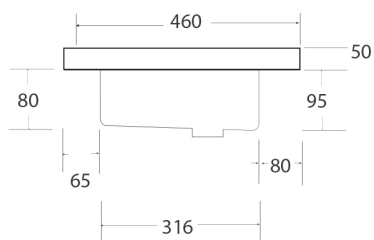

### Side View

Dimensions are nominal measurements only.

architectural designer products

## Wall Hung Vanity

600mm - Centre

750mm - Centre/Offset

900mm - Offset

1050mm - Centre/Offset

1200mm - Offset

1500mm - Single/Double Bowl

1800mm - Single/Double Bowl

Side View

Dimensions are nominal measurements only.

architectural designer products

## Vanity Top

Centre Bowl

Offset Bowl

Double Bowl

Side View

Dimensions are nominal measurements only.