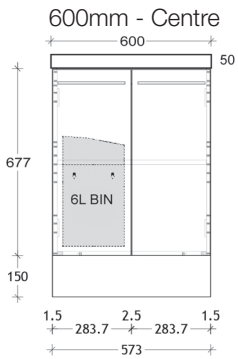

To see the complete ADP range go to [www.reece.com.au/bathrooms](http://www.reece.com.au/bathrooms)

STANDARD SIZES	600mm	750mm	900mm	1050mm	1200mm	1500mm	1800mm
Over-all Width (mm)	600	750	900	1050	1200	1500	1800
Over-all Depth (mm)	460	460	460	460	460	460	460
Over-all Height Wall Hung (mm)	550	550	550	550	550	550	550
Over-all Height With Kickboard (mm)	877	877	877	877	877	877	877
Number of Drawers	0	2	2	2	2	4	4
Basin Configurations	Centre	Centre or Offset	Offset	Centre or Offset	Offset	Single or Double	Single or Double

### Side View

Dimensions are nominal measurements only.

architectural designer products

Side View

Dimensions are nominal measurements only.

architectural designer products

## Vanity Top

Centre Bowl

Offset Bowl

Double Bowl

Side View

Dimensions are nominal measurements only.