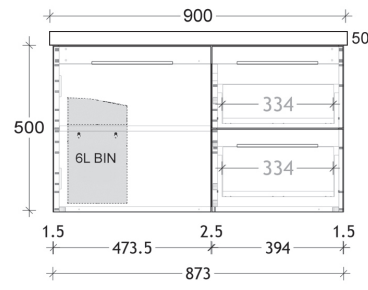

### Side View

Dimensions are nominal measurements only.

architectural designer products

## Wall Hung Vanity

600mm - Centre

750mm - Centre/Offset

900mm - Offset

1050mm - Centre/Offset

1200mm - Offset

1500mm - Single/Double Bowl

1800mm - Single/Double Bowl

Side View

Dimensions are nominal measurements only.

architectural designer products

## Vanity Top

Centre Bowl

Offset Bowl

Double Bowl

Side View

Dimensions are nominal measurements only.