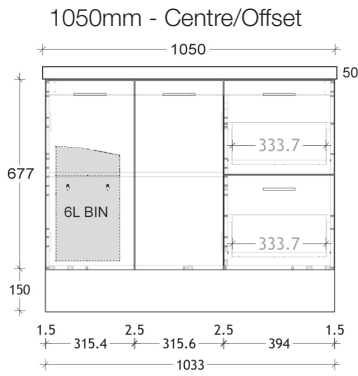

To see the complete ADP range go to [www.reece.com.au/bathrooms](http://www.reece.com.au/bathrooms)

STANDARD SIZES	600mm	750mm	900mm	1050mm	1200mm	1500mm	1800mm
Over-all Width (mm)	600	750	900	1050	1200	1500	1800
Over-all Depth (mm)	460	460	460	460	460	460	460
Over-all Height Wall Hung (mm)	550	550	550	550	550	550	550
Over-all Height With Kickboard (mm)	877	877	877	877	877	877	877
Number of Drawers	0	2	2	2	2	4	4
Basin Configurations	Centre	Centre or Offset	Offset	Centre or Offset	Offset	Single or Double	Single or Double

### Side View

Dimensions are nominal measurements only.

architectural designer products

Side View

Dimensions are nominal measurements only.

architectural designer products

## Vanity Top

Centre Bowl

Offset Bowl

Double Bowl

Side View

Dimensions are nominal measurements only.