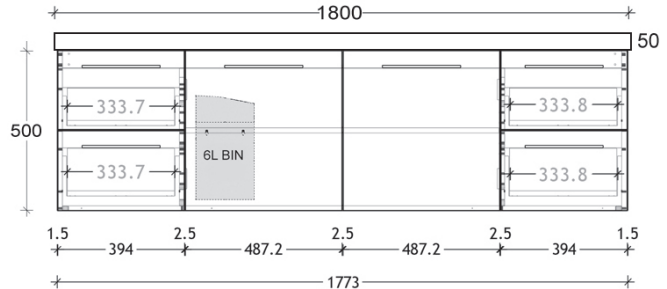

### Side View

Dimensions are nominal measurements only.

architectural designer products

## Wall Hung Vanity

600mm - Centre

750mm - Centre/Offset

900mm - Offset

1050mm - Centre/Offset

1200mm - Offset

1500mm - Single/Double Bowl

1800mm - Single/Double Bowl

Side View

Dimensions are nominal measurements only.

architectural designer products

## Vanity Top

Centre Bowl

Offset Bowl

Double Bowl

Side View

Dimensions are nominal measurements only.