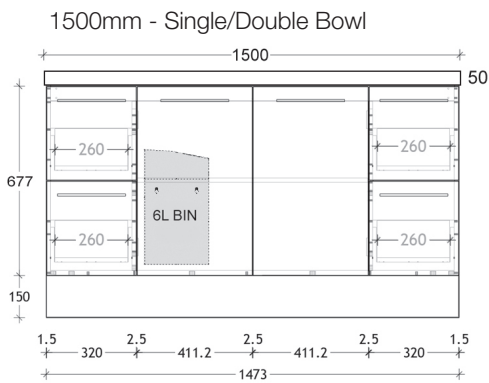

To see the complete ADP range go to [www.reece.com.au/bathrooms](http://www.reece.com.au/bathrooms)

STANDARD SIZES	600mm	750mm	900mm	1050mm	1200mm	1500mm	1800mm
Over-all Width (mm)	600	750	900	1050	1200	1500	1800
Over-all Depth (mm)	460	460	460	460	460	460	460
Over-all Height Wall Hung (mm)	550	550	550	550	550	550	550
Over-all Height With Kickboard (mm)	877	877	877	877	877	877	877
Number of Drawers	0	2	2	2	2	4	4
Basin Configurations	Centre	Centre or Offset	Offset	Centre or Offset	Offset	Single or Double	Single or Double

### Side View

Dimensions are nominal measurements only.

architectural designer products

Side View

Dimensions are nominal measurements only.

architectural designer products

## Vanity Top

Centre Bowl

Offset Bowl

Double Bowl

Side View

Dimensions are nominal measurements only.