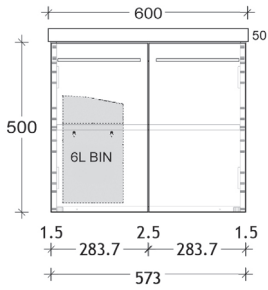

### Side View

Dimensions are nominal measurements only.

architectural designer products

## Wall Hung Vanity

600mm - Centre

750mm - Centre/Offset

900mm - Offset

1050mm - Centre/Offset

1200mm - Offset

1500mm - Single/Double Bowl

1800mm - Single/Double Bowl

Side View

Dimensions are nominal measurements only.

architectural designer products

## Vanity Top

Centre Bowl

Offset Bowl

Double Bowl

Side View

Dimensions are nominal measurements only.