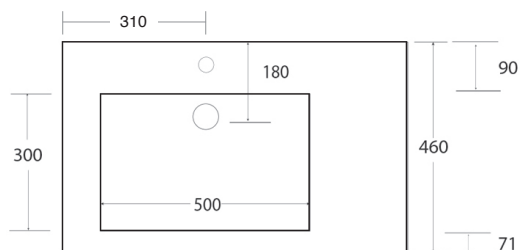

### Side View

Dimensions are nominal measurements only.

architectural designer products

## Wall Hung Vanity

600mm - Centre

750mm - Centre/Offset

900mm - Offset

1050mm - Centre/Offset

1200mm - Offset

1500mm - Single/Double Bowl

1800mm - Single/Double Bowl

Side View

Dimensions are nominal measurements only.

architectural designer products

## Vanity Top

Centre Bowl

Offset Bowl

Double Bowl

Side View

Dimensions are nominal measurements only.