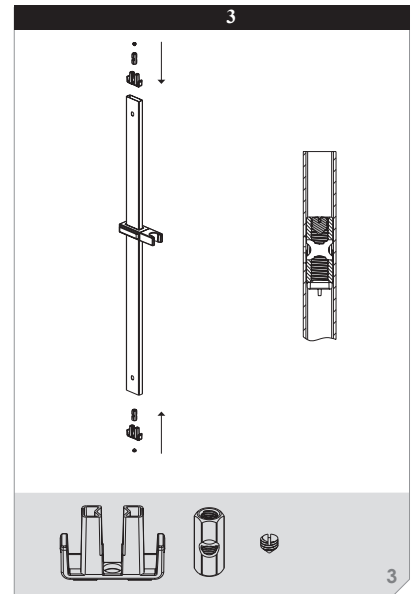

Nikles Quatre Rail Shower Chrome (3*)

CLEANING RECOMMENDATIONS

We recommend the use of soapy water or approved cleaners. This product should not be cleaned with abrasive materials. Damage caused by any improper treatment is not covered by the product warranty - refer to Warranty Conditions