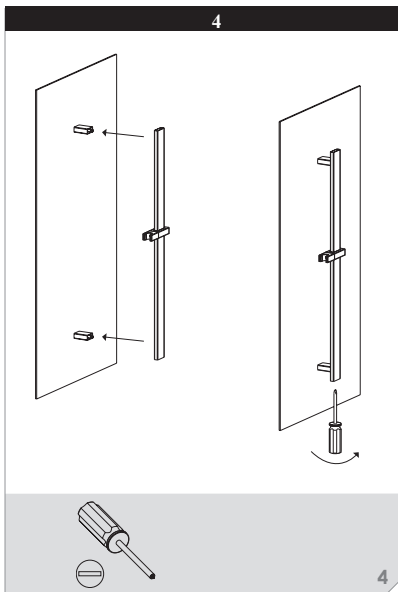

Nikles Quatre Rail Shower Chrome (3*)

CLEANING RECOMMENDATIONS

We recommend the use of soapy water or approved cleaners. This product should not be cleaned with abrasive materials. Damage caused by any improper treatment is not covered by the product warranty - refer to Warranty Conditions