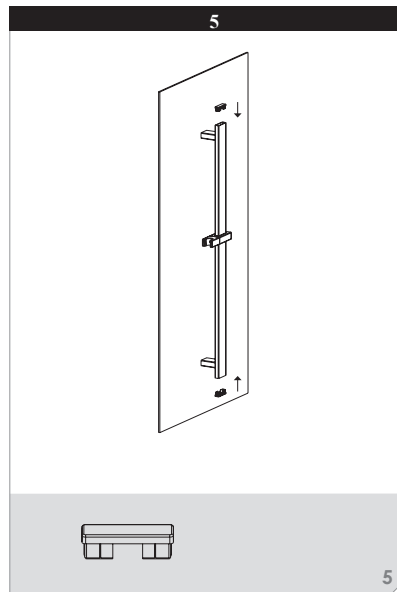

Nikles Quatre Rail Shower Chrome (3*)

CLEANING RECOMMENDATIONS

We recommend the use of soapy water or approved cleaners. This product should not be cleaned with abrasive materials. Damage caused by any improper treatment is not covered by the product warranty - refer to Warranty Conditions