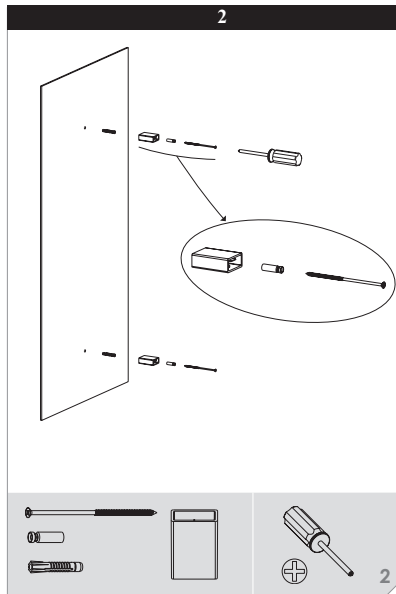

Nikles Quatre Rail Shower Chrome (3*)

CLEANING RECOMMENDATIONS

We recommend the use of soapy water or approved cleaners. This product should not be cleaned with abrasive materials. Damage caused by any improper treatment is not covered by the product warranty - refer to Warranty Conditions