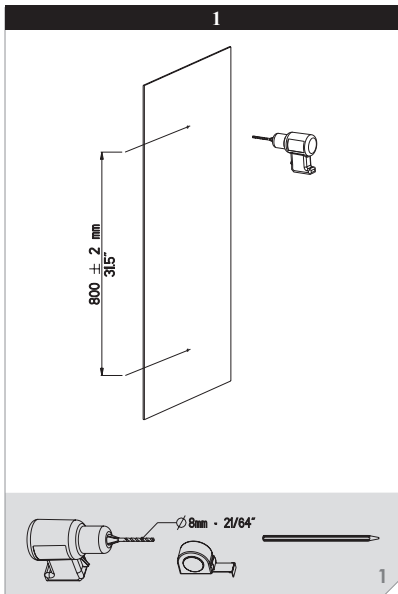

Nikles Quatre Rail Shower Chrome (3*)

CLEANING RECOMMENDATIONS

We recommend the use of soapy water or approved cleaners. This product should not be cleaned with abrasive materials. Damage caused by any improper treatment is not covered by the product warranty - refer to Warranty Conditions