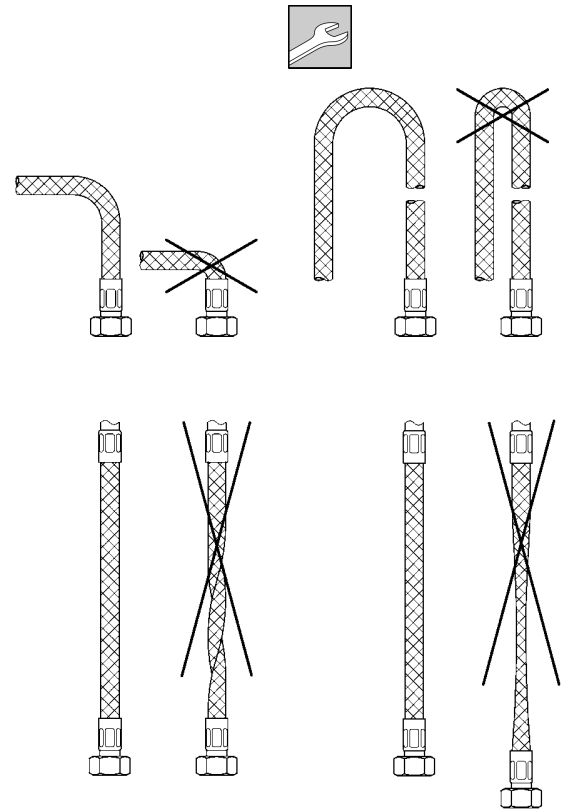

BAUEDGE
BASIN MIXER
MODEL #23176000

Pure Freude
an Wasser

Product Specifications

Product Description:

Bauedge
Single-Lever Basin Mixer

DR-brass
Single hole installation Metal lever

28 mm Ceramic Cartridge Chrome finish
Mousseur (Aerator)

Smooth body
Flexible connection hoses
Rapid Installation system

Installation Instructions

Flush piping system prior and after installation of fitting thoroughly.

Installation and connection-Refer to the dimensional drawing above.