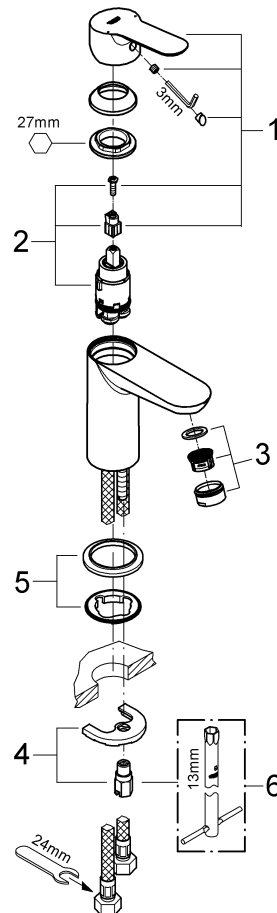

BAUEDGE
BASIN MIXER
MODEL #23176000

Pure Freude
an Wasser

Product Specifications

Product Description:

Bauedge
Single-Lever Basin Mixer

DR-brass
Single hole installation Metal lever

28 mm Ceramic Cartridge Chrome finish
Mousseur (Aerator)

Smooth body
Flexible connection hoses
Rapid Installation system

Installation Instructions

Flush piping system prior and after installation of fitting thoroughly.

Installation and connection-Refer to the dimensional drawing above.

This product must be installed in conformance with local codes e.g. AS/NZS 3500 series of standard!

Flow pressure: min. 50kPa bar – recommended 100 – 500 kPa

Note:

Open cold and hot water supply and check connections for leakage!

Care

For directions on the care of this fitting, please refer to the accompanying care instructions.

BAUEDGE
BASIN MIXER
MODEL #23176000

Spare Parts

Pure Freude
an Wasser

Pos.-nr.	Product Description	Order-nr.	Units per package
1	Lever	46697000	1
2	Cartridge	46580000	1
3	Mousseur	13207000	1
4	Shank fastening assembly	46249000	1
5	Base plate	48052000	1
6	Mounting wrench - Optional extra	19017000	1