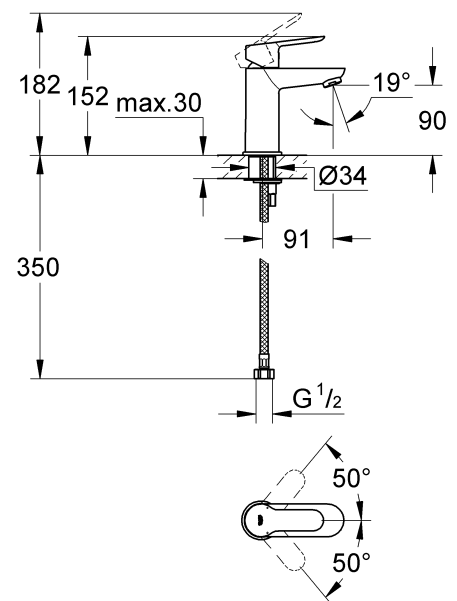

BAUEDGE
BASIN MIXER
MODEL #23176000

Pure Freude
an Wasser

Product Specifications

Product Description:

Bauedge
Single-Lever Basin Mixer

DR-brass
Single hole installation Metal lever

28 mm Ceramic Cartridge Chrome finish
Mousseur (Aerator)

Smooth body
Flexible connection hoses
Rapid Installation system

Installation Instructions

Flush piping system prior and after installation of fitting thoroughly.

Installation and connection-Refer to the dimensional drawing above.

Care

For directions on the care of this fitting, please refer to the accompanying care instructions.

BAUEDGE
BASIN MIXER
MODEL #23176000

Spare Parts

Pure Freude
an Wasser

Pos.-nr.	Product Description	Order-nr.	Units per package
1	Lever	46697000	1
2	Cartridge	46580000	1
3	Mousseur	13207000	1
4	Shank fastening assembly	46249000	1
5	Base plate	48052000	1
6	Mounting wrench - Optional extra	19017000	1