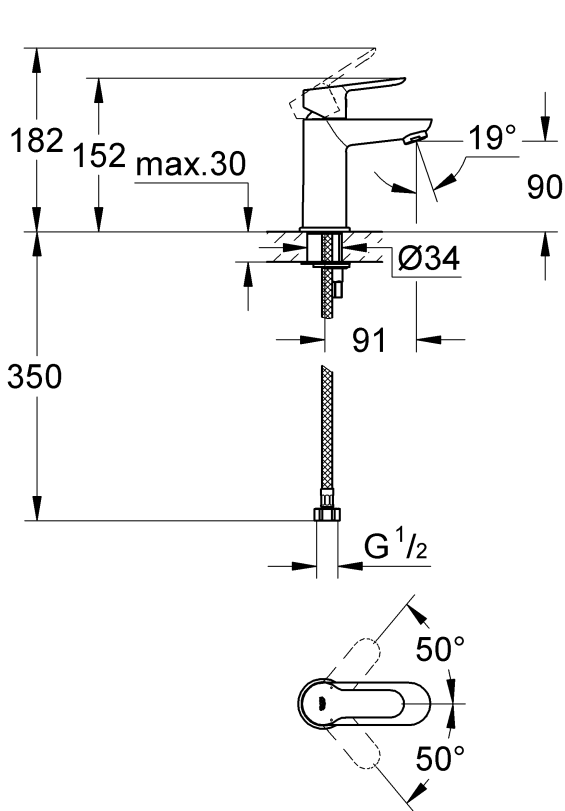

BAUEDGE
BASIN MIXER
MODEL #23176000

Pure Freude
an Wasser

Product Specifications

Product Description:

Bauedge
Single-Lever Basin Mixer

DR-brass
Single hole installation Metal lever

28 mm Ceramic Cartridge Chrome finish
Mousseur (Aerator)

Smooth body
Flexible connection hoses
Rapid Installation system

Installation Instructions

Flush piping system prior and after installation of fitting thoroughly.

Installation and connection-Refer to the dimensional drawing above.

Care

For directions on the care of this fitting, please refer to the accompanying care instructions.

BAUEDGE
BASIN MIXER
MODEL #23176000

Spare Parts

Pure Freude
an Wasser

Pos.-nr.	Product Description	Order-nr.	Units per package
1	Lever	46697000	1
2	Cartridge	46580000	1
3	Mousseur	13207000	1
4	Shank fastening assembly	46249000	1
5	Base plate	48052000	1
6	Mounting wrench - Optional extra	19017000	1