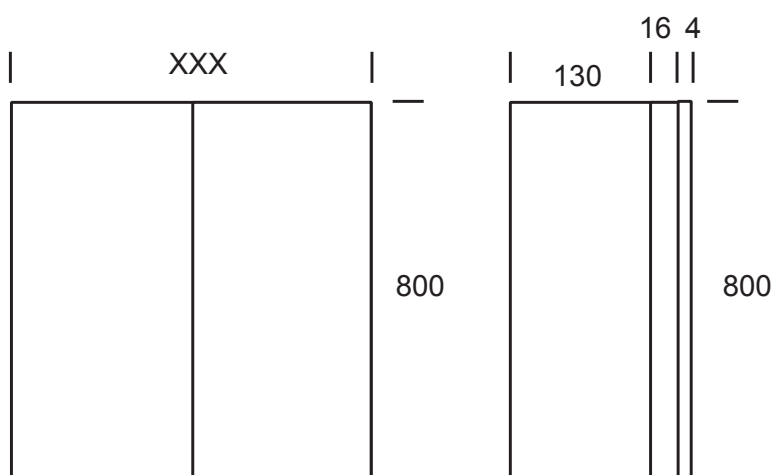

SPECIFICATIONS

Recommended Use	Domestic, Hotel and Commercial
Fixing	Screwed to the wall by a licensed trades person
Widths	500, 600, 650, 750, 850, 900, 1050, 1200 (2- door), 1200 (3 door) (mm)
Height	800mm
Depth	150mm
Warranty	12 months

To see the complete MEDINA range go to www.reece.com.au/bathrooms