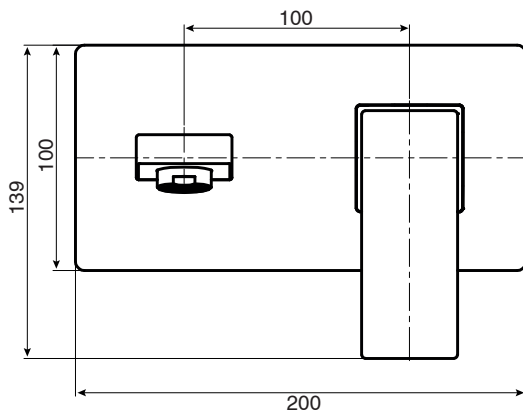

Mizu Bloc MK2 Wall Basin Mixer Set Matte Black (4 Star)

SPECIFICATIONS

Recommended Use	Domestic, Hotel & Commercial
Colour	Matte Black
Colour Availability	Chrome, Matte Black
Recommended Pressure Range	150 - 500kPa
Max Continuous Working Pressure	500kPa
Max Continuous Working Temperature	80°C
Suitable for Storage Tank Hot Water	Yes
Suitable for Continuous Flow Hot Water	Yes
Suitable for Gravity Feed Hot Water	No
<i>Hot and Cold water inlet pressure should be equal</i>	

WARRANTY

Warranty - Domestic Use	10 Years
Spare Parts & Labour	12 Months
<i>Please refer to Warranty Page for full Terms and Conditions</i>	

Dimensions are nominal measurements only.

Disclaimer: Products in this specification manual must by regulation be installed by licensed and registered trade people. The manufacturer/distributor reserves the right to vary specifications or delete models from their range without prior notification. Dimensions are nominal measurements only. Dimensions and set-outs listed are correct at time of publication however the manufacturer/distributor takes no responsibility for printing errors.

Published 31/08/2022