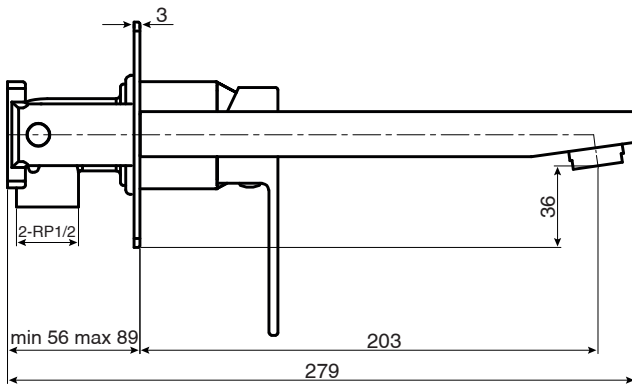

Mizu Bloc MK2 Wall Basin Mixer Set Matte Black (4 Star)

SPECIFICATIONS

Recommended Use	Domestic, Hotel & Commercial
Colour	Matte Black
Colour Availability	Chrome, Matte Black
Recommended Pressure Range	150 - 500kPa
Max Continuous Working Pressure	500kPa
Max Continuous Working Temperature	80°C
Suitable for Storage Tank Hot Water	Yes
Suitable for Continuous Flow Hot Water	Yes
Suitable for Gravity Feed Hot Water	No
<i>Hot and Cold water inlet pressure should be equal</i>	

WARRANTY

Warranty - Domestic Use	10 Years
Spare Parts & Labour	12 Months
<i>Please refer to Warranty Page for full Terms and Conditions</i>	

Dimensions are nominal measurements only.

Disclaimer: Products in this specification manual must by regulation be installed by licensed and registered trade people. The manufacturer/distributor reserves the right to vary specifications or delete models from their range without prior notification. Dimensions are nominal measurements only. Dimensions and set-outs listed are correct at time of publication however the manufacturer/distributor takes no responsibility for printing errors.