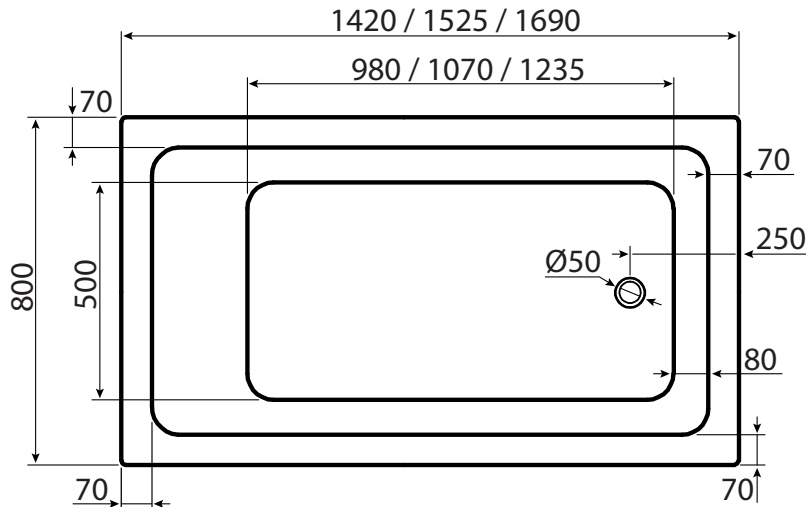

WARRANTY

Warranty - Domestic Use	10 Years
Spare Parts & Labour	12 Months

Please refer to Warranty Page for full Terms and Conditions