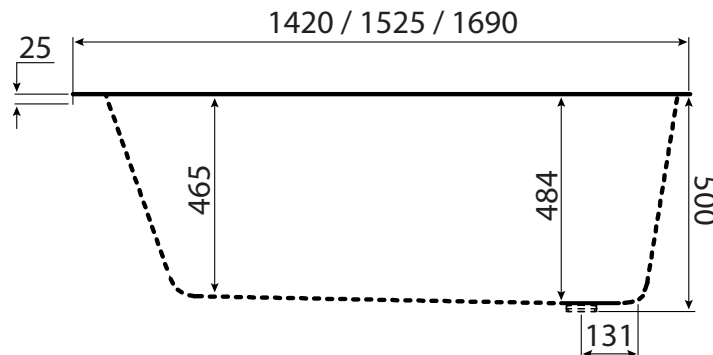

WARRANTY

Warranty - Domestic Use	10 Years
Spare Parts & Labour	12 Months

Please refer to Warranty Page for full Terms and Conditions