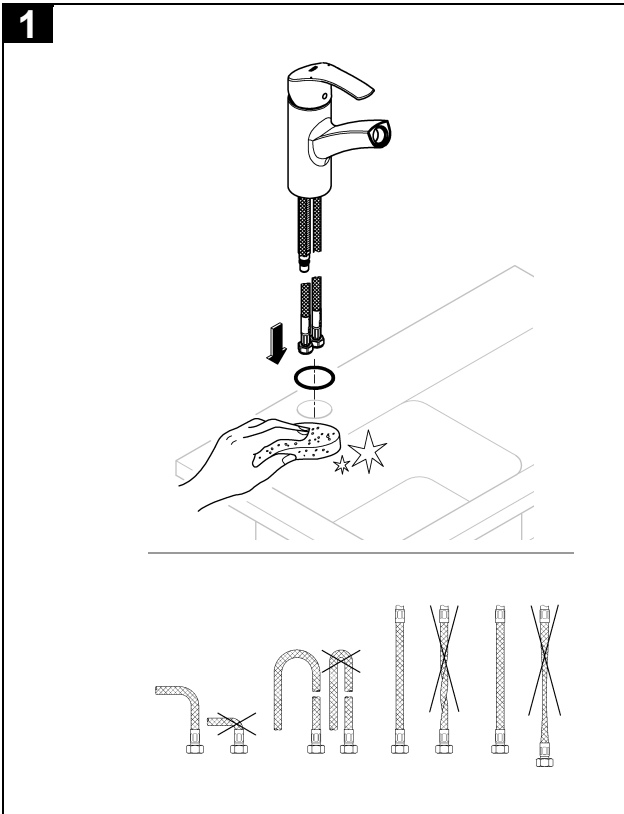

Installation
instructions