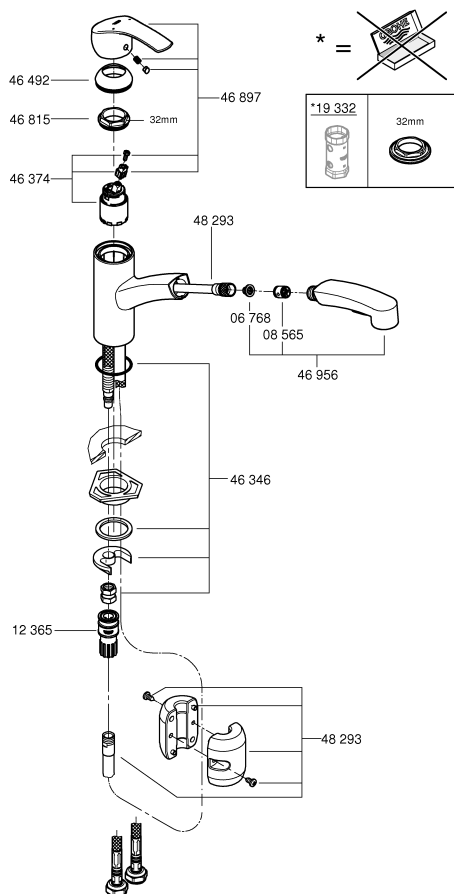

EUROSMART NEW
SINK MIXER WITH PULL OUT DUAL SPRAY
MODEL #30317000

Pure Freude
an Wasser

GROHE

Spare Parts

Pos.-nr.	Product Description	Order-nr.	Units per package
1	Lever	46897000	1
2	Cap	46492000	1
3	Screw ring	46815000	1
4	Cartridge	46374000	1
5	Pull out spray Handset	46956000	1
5.1	Dirt strainer	0676800M	1
5.2	Non-return valve	08565000	1
6	Shower hose	48293000	1
7	Quick Coupling piece	12365000	1
8	Shank fastening assembly	46346000	1
9	Socket spanner - optional extra	19332000	1