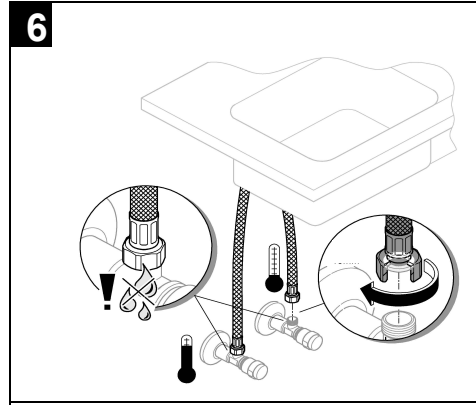

Installation Instructions

Flush piping system prior and after installation of fitting thoroughly!

This product must be installed in conformance with local codes e.g. AS/NZS 3500 series of standard!

Minimum working pressure 100kPa, recommended working 500kPa,
Maximum temperature 70 degrees, recommended temperature 60 degrees.

Open cold and hot water supply and check connections for leakage!

Care

For directions on the care of this fitting, please refer to the accompanying care instructions.