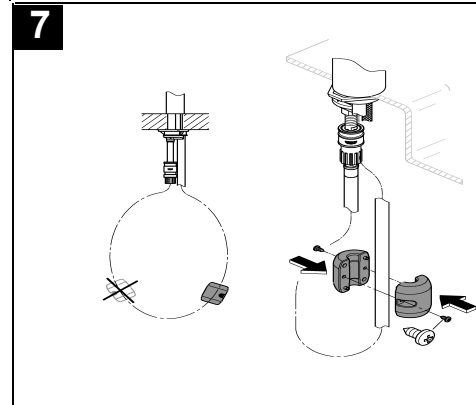

Installation Instructions

Flush piping system prior and after installation of fitting thoroughly!

This product must be installed in conformance with local codes e.g. AS/NZS 3500 series of standard!

Minimum working pressure 100kPa, recommended working 500kPa,
Maximum temperature 70 degrees, recommended temperature 60 degrees.

Open cold and hot water supply and check connections for leakage!

Care

For directions on the care of this fitting, please refer to the accompanying care instructions.