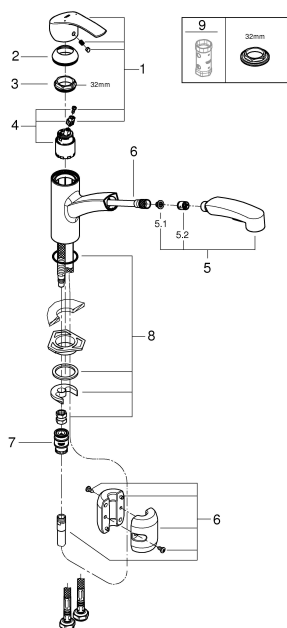

Minimum working pressure 100kPa, recommended working 500kPa,
Maximum temperature 70 degrees, recommended temperature 60 degrees.

Open cold and hot water supply and check connections for leakage!

Care

For directions on the care of this fitting, please refer to the accompanying care instructions.

EUROSMART NEW
SINK MIXER WITH PULL OUT DUAL SPRAY
MODEL #30317000

Pure Freude
an Wasser

GROHE

Spare Parts

Pos.-nr.	Product Description	Order-nr.	Units per package
1	Lever	46897000	1
2	Cap	46492000	1
3	Screw ring	46815000	1
4	Cartridge	46374000	1
5	Pull out spray Handset	46956000	1
5.1	Dirt strainer	0676800M	1
5.2	Non-return valve	08565000	1
6	Shower hose	48293000	1
7	Quick Coupling piece	12365000	1
8	Shank fastening assembly	46346000	1
9	Socket spanner - optional extra	19332000	1