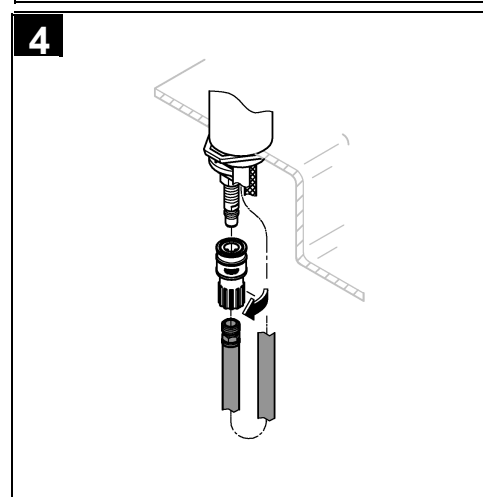

Installation
instructions