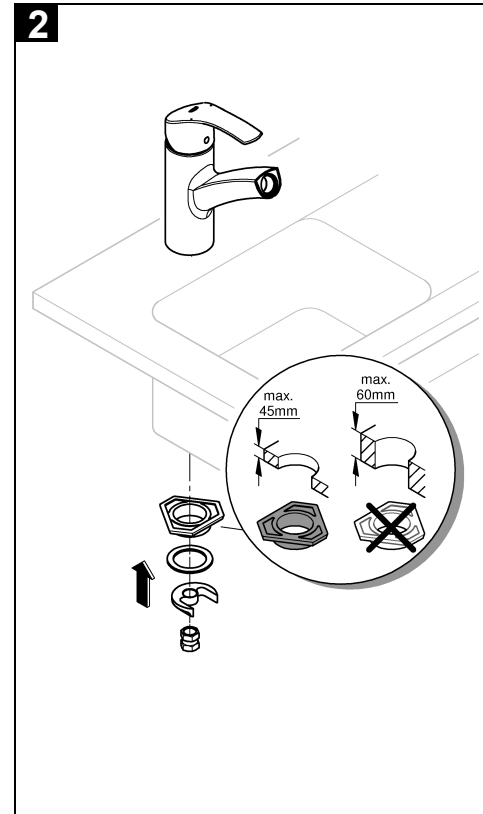

Installation
instructions