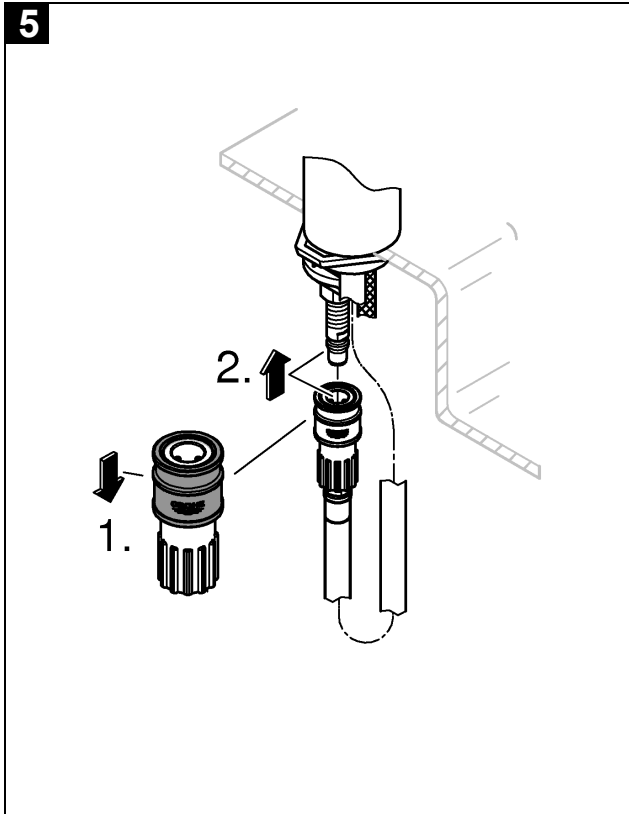

Installation Instructions

Flush piping system prior and after installation of fitting thoroughly!

This product must be installed in conformance with local codes e.g. AS/NZS 3500 series of standard!

Minimum working pressure 100kPa, recommended working 500kPa,
Maximum temperature 70 degrees, recommended temperature 60 degrees.

Open cold and hot water supply and check connections for leakage!

Care

For directions on the care of this fitting, please refer to the accompanying care instructions.