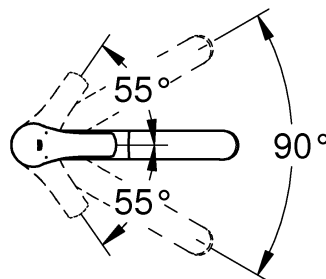

EUROSMART NEW
SINK MIXER WITH PULL OUT DUAL SPRAY
MODEL #30317000

Pure Freude
an Wasser

Product Specifications

Product description

Eurosmart

- Single-lever sink mixer
- Low spout
- Single hole installation
- GROHE StarLight** chrome finish
- GROHE SilkMove** 35 mm ceramic cartridge with
- GROHE Zero** separate inner water ways – lead and nickel free
- Integrated temperature limiter
- Pull-out dual spray - switches back and forth between regular Flow and spray diverter: mousseur/SpeedClean shower jet
- Automatic return to mousseur
- Adjustable flow rate limiter
- Swivel cast spout
- 88° swivel radius
- Flexible connection hoses
- Rapid installation system
- Protected against backflow