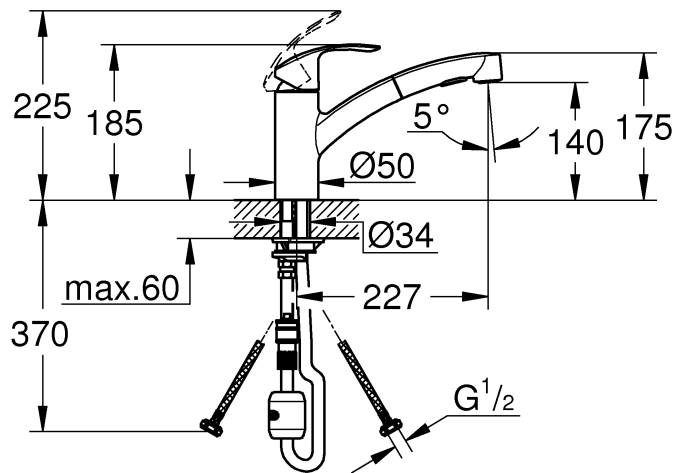

EUROSMART NEW
SINK MIXER WITH PULL OUT DUAL SPRAY
MODEL #30317000

Pure Freude
an Wasser

Product Specifications

Product description

Eurosmart

- Single-lever sink mixer
- Low spout
- Single hole installation
- GROHE StarLight** chrome finish
- GROHE SilkMove** 35 mm ceramic cartridge with
- GROHE Zero** separate inner water ways – lead and nickel free
- Integrated temperature limiter
- Pull-out dual spray - switches back and forth between regular Flow and spray diverter: mousseur/SpeedClean shower jet
- Automatic return to mousseur
- Adjustable flow rate limiter
- Swivel cast spout
- 88° swivel radius
- Flexible connection hoses
- Rapid installation system
- Protected against backflow