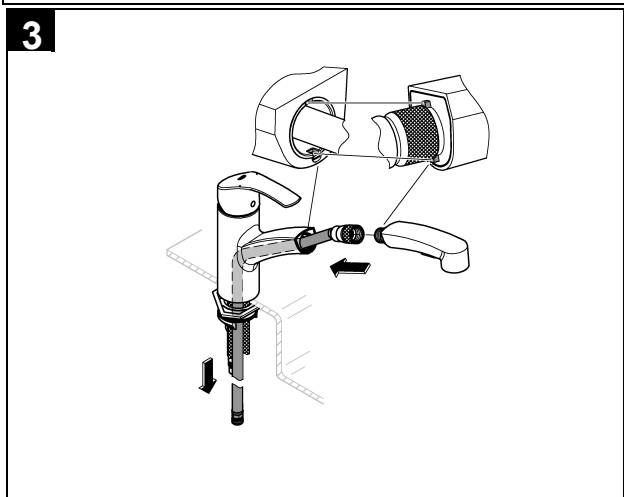

Installation
instructions