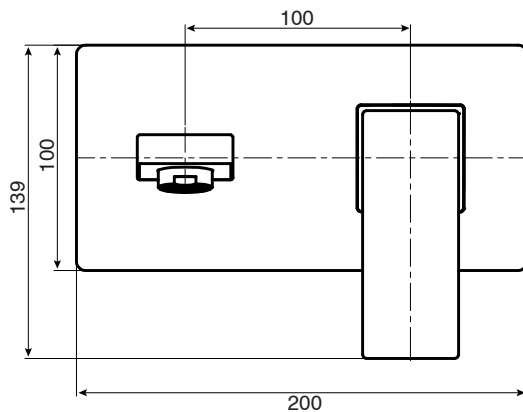

m i z u

Mizu Bloc MK2 Wall Basin Mixer Set Chrome (4 Star)

SPECIFICATIONS

Recommended Use	Domestic, Hotel & Commercial
Colour	Chrome
Colour Availability	Chrome, Matte Black
Recommended Pressure Range	150 - 500kPa
Max Continuous Working Pressure	500kPa
Max Continuous Working Temperature	80°C
Suitable for Storage Tank Hot Water	Yes
Suitable for Continuous Flow Hot Water	Yes
Suitable for Gravity Feed Hot Water	No
<i>Hot and Cold water inlet pressure should be equal</i>	

WARRANTY

Warranty - Domestic Use	10 Years
Spare Parts & Labour	12 Months
<i>Please refer to Warranty Page for full Terms and Conditions</i>	

Dimensions are nominal measurements only.

Disclaimer: Products in this specification manual must by regulation be installed by licensed and registered trade people. The manufacturer/distributor reserves the right to vary specifications or delete models from their range without prior notification. Dimensions are nominal measurements only. Dimensions and set-outs listed are correct at time of publication however the manufacturer/distributor takes no responsibility for printing errors.

Published 31/08/2022