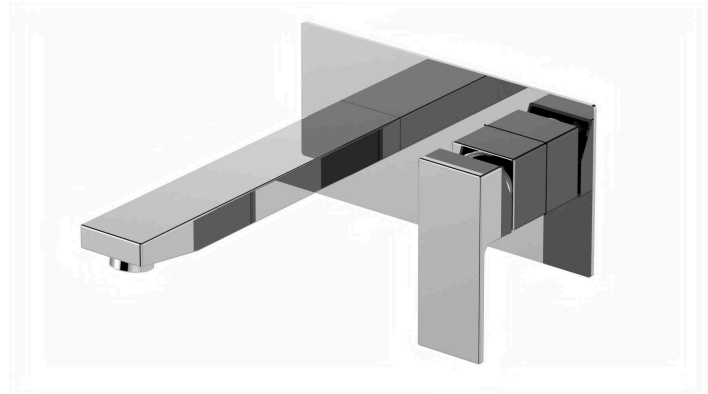

m i z u

Mizu Bloc MK2 Wall Basin Mixer Set Chrome (4 Star)

SPECIFICATIONS

Recommended Use	Domestic, Hotel & Commercial
Colour	Chrome
Colour Availability	Chrome, Matte Black
Recommended Pressure Range	150 - 500kPa
Max Continuous Working Pressure	500kPa
Max Continuous Working Temperature	80°C
Suitable for Storage Tank Hot Water	Yes
Suitable for Continuous Flow Hot Water	Yes
Suitable for Gravity Feed Hot Water	No
<i>Hot and Cold water inlet pressure should be equal</i>	

WARRANTY

Warranty - Domestic Use	10 Years
Spare Parts & Labour	12 Months
<i>Please refer to Warranty Page for full Terms and Conditions</i>	

Dimensions are nominal measurements only.

Disclaimer: Products in this specification manual must by regulation be installed by licensed and registered trade people. The manufacturer/distributor reserves the right to vary specifications or delete models from their range without prior notification. Dimensions are nominal measurements only. Dimensions and set-outs listed are correct at time of publication however the manufacturer/distributor takes no responsibility for printing errors.

Published 31/08/2022