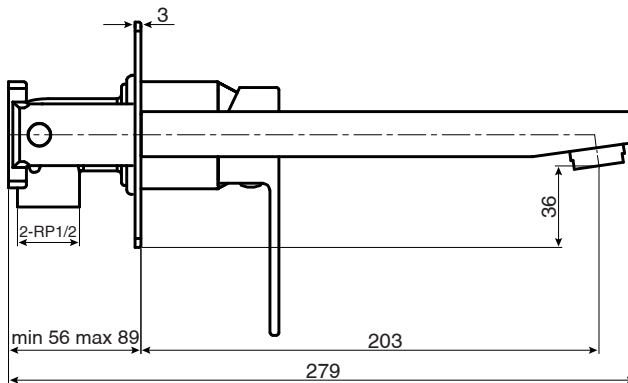

m i z u

Mizu Bloc MK2 Wall Basin Mixer Set Chrome (4 Star)

SPECIFICATIONS

Recommended Use	Domestic, Hotel & Commercial
Colour	Chrome
Colour Availability	Chrome, Matte Black
Recommended Pressure Range	150 - 500kPa
Max Continuous Working Pressure	500kPa
Max Continuous Working Temperature	80°C
Suitable for Storage Tank Hot Water	Yes
Suitable for Continuous Flow Hot Water	Yes
Suitable for Gravity Feed Hot Water	No
<i>Hot and Cold water inlet pressure should be equal</i>	

WARRANTY

Warranty - Domestic Use	10 Years
Spare Parts & Labour	12 Months
<i>Please refer to Warranty Page for full Terms and Conditions</i>	

Dimensions are nominal measurements only.

Disclaimer: Products in this specification manual must by regulation be installed by licensed and registered trade people. The manufacturer/distributor reserves the right to vary specifications or delete models from their range without prior notification. Dimensions are nominal measurements only. Dimensions and set-outs listed are correct at time of publication however the manufacturer/distributor takes no responsibility for printing errors.