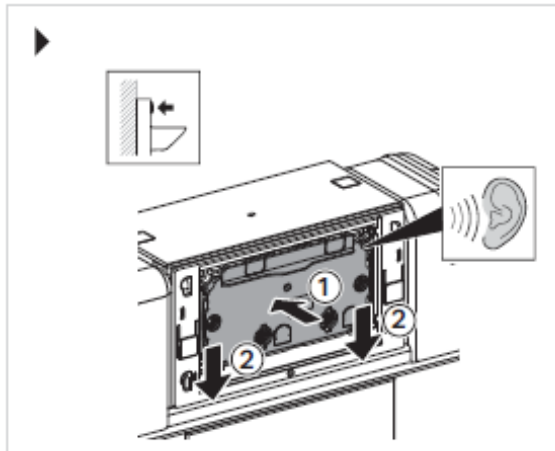

■ GEBERIT

Geberit Omega Duofix Under Counter Mechanical Concealed Cistern (WH)