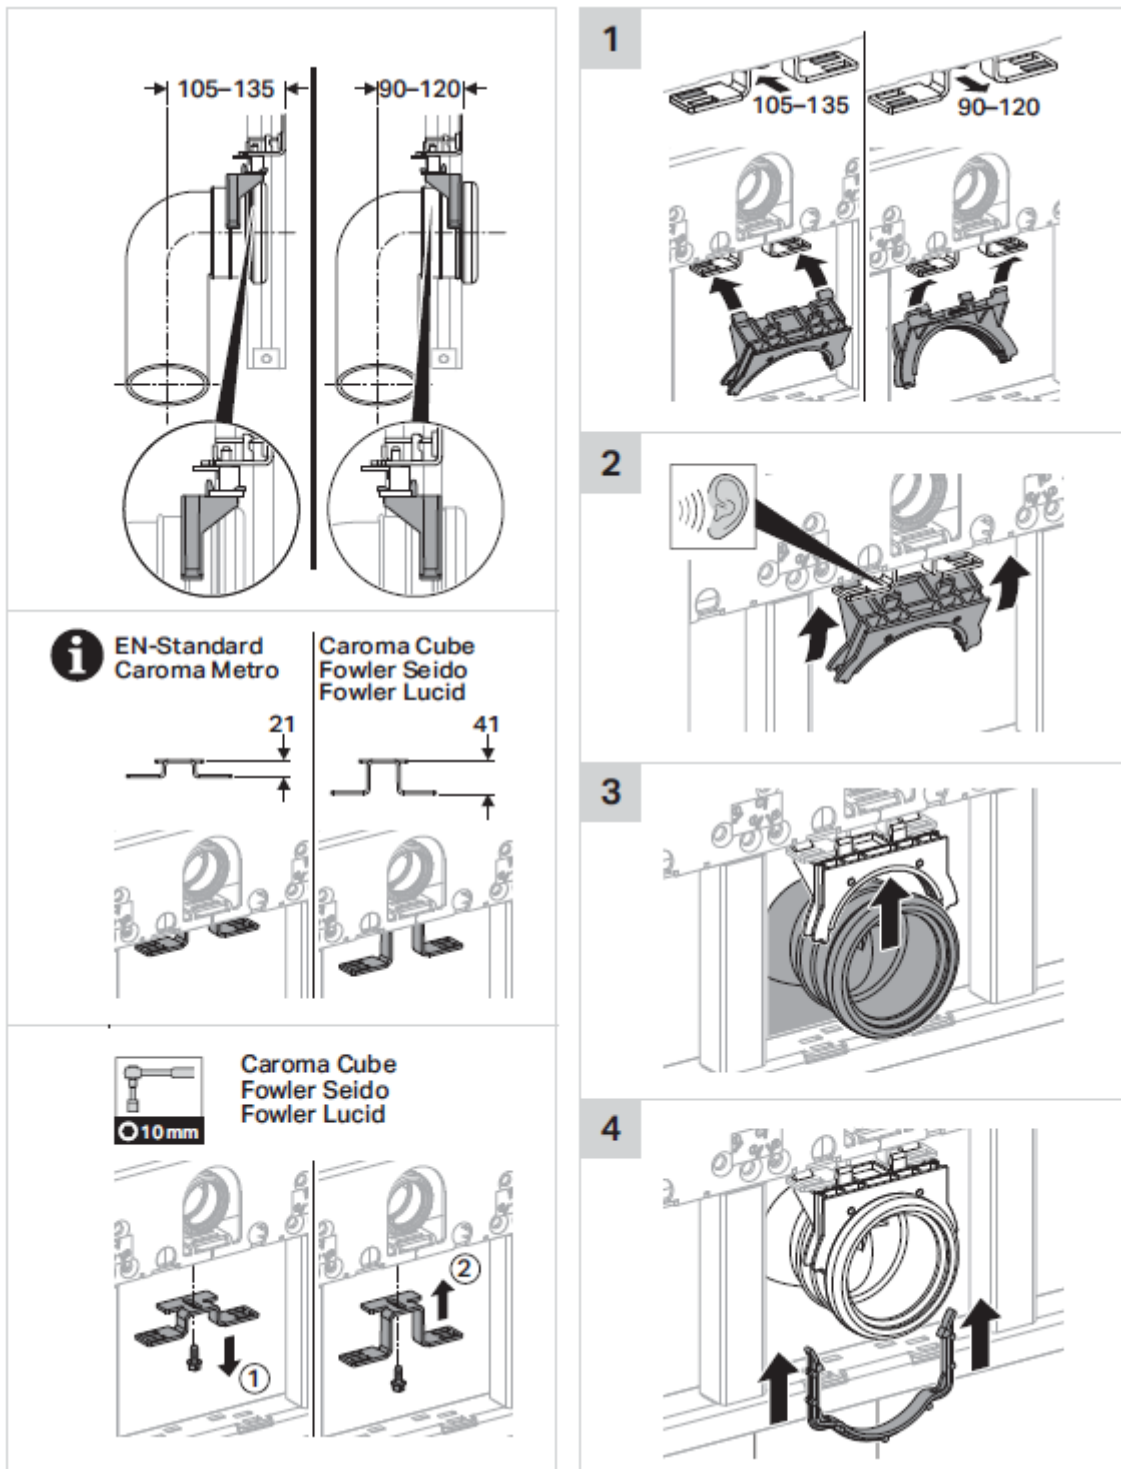

■ GEBERIT

Geberit Omega Duofix Under Counter Mechanical Concealed Cistern (WH)