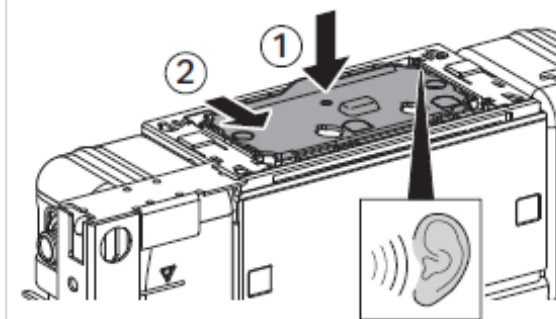

■ GEBERIT

Geberit Omega Duofix Under Counter Mechanical Concealed Cistern (WH)