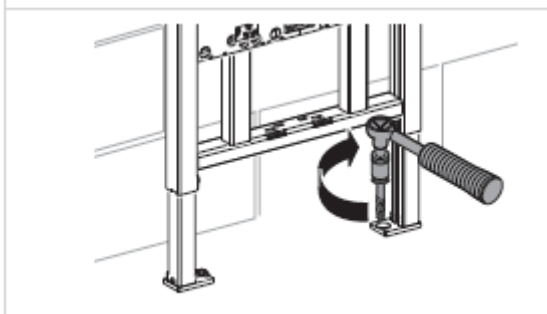

■ GEBERIT

Geberit Omega Duofix Under Counter Mechanical Concealed Cistern (WH)