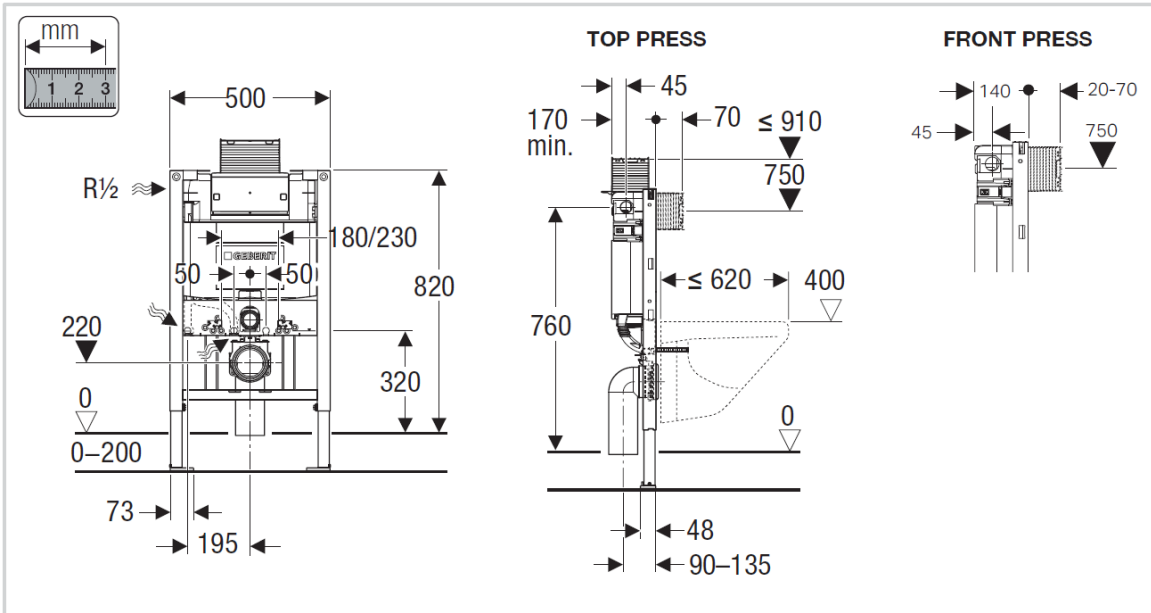

Geberit Omega Duofix Under Counter Mechanical Concealed Cistern (WH)