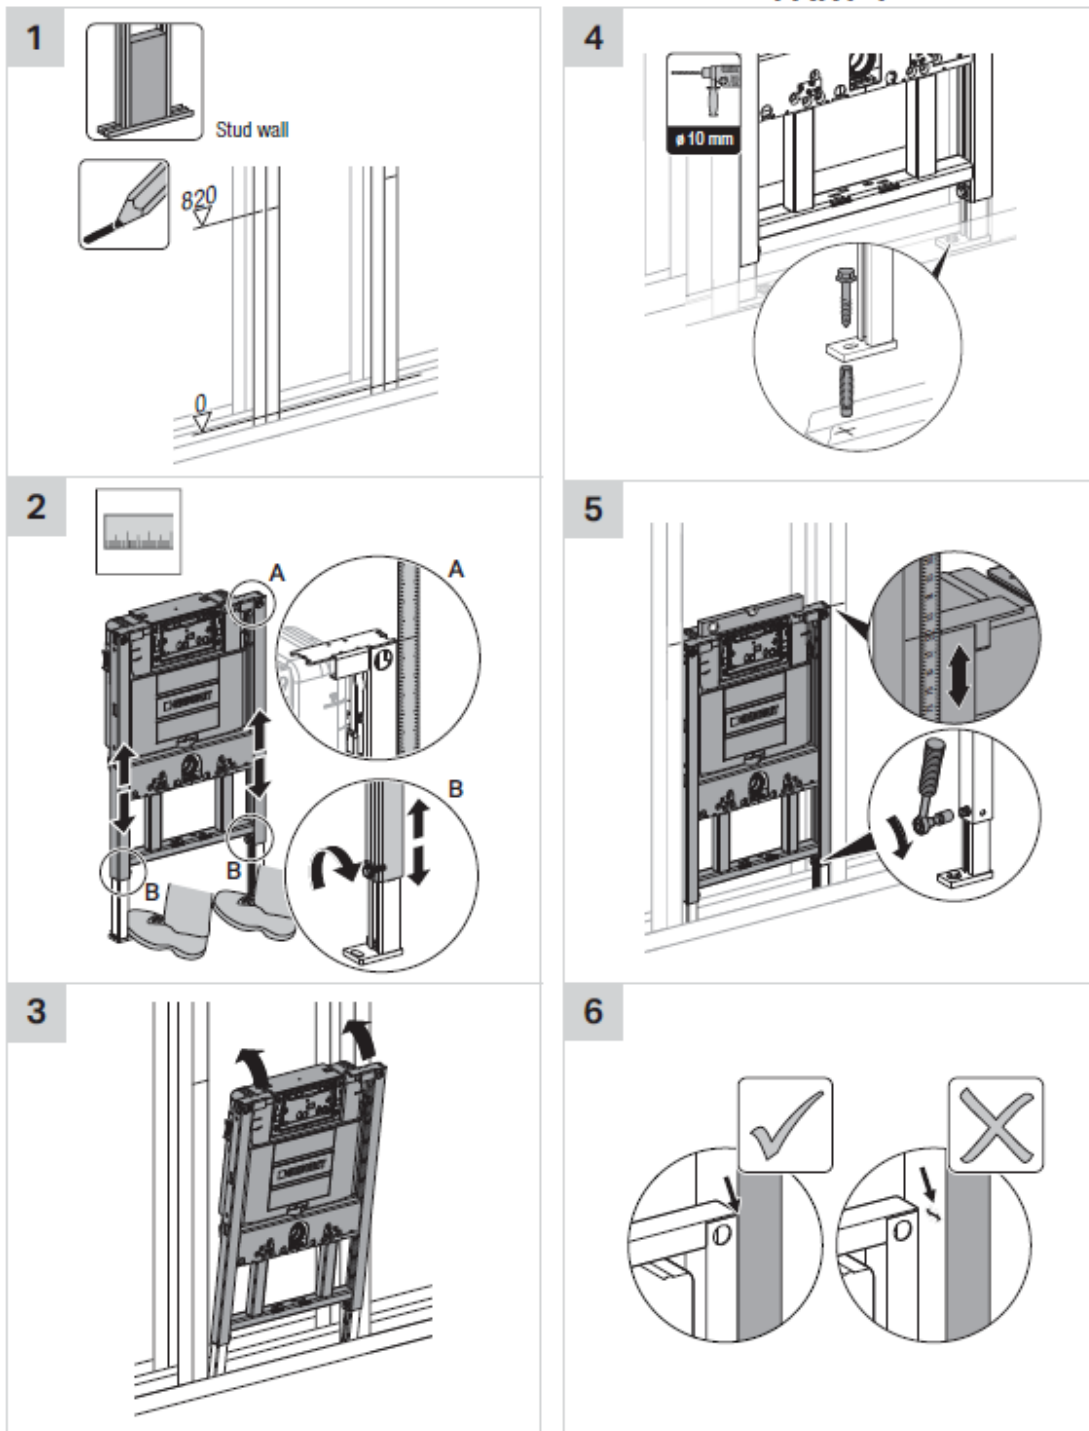

■ GEBERIT

Geberit Omega Duofix Under Counter Mechanical Concealed Cistern (WH)

PART 1