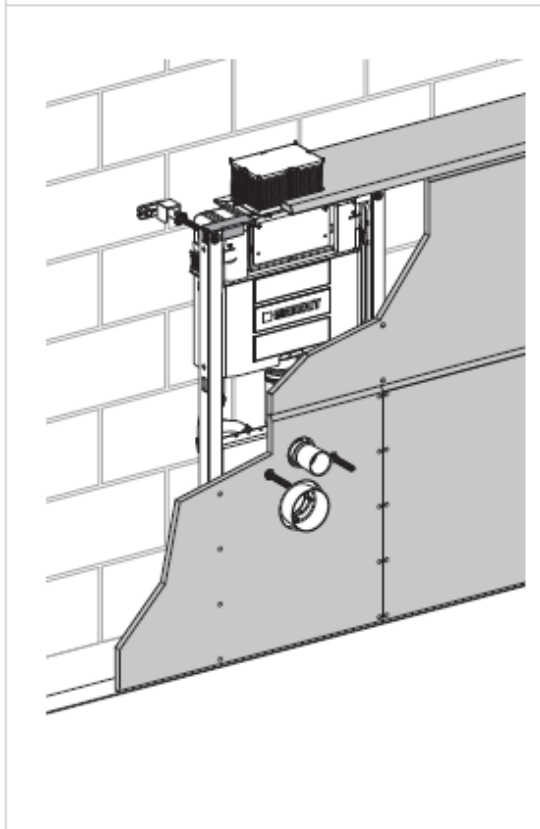

■ GEBERIT

Geberit Omega Duofix Under Counter Mechanical Concealed Cistern (WH)