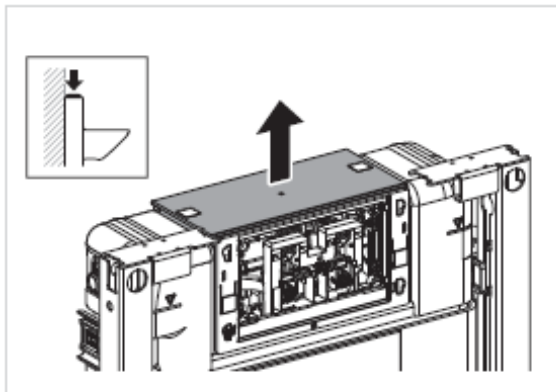

■ GEBERIT

Geberit Omega Duofix Under Counter Mechanical Concealed Cistern (WH)