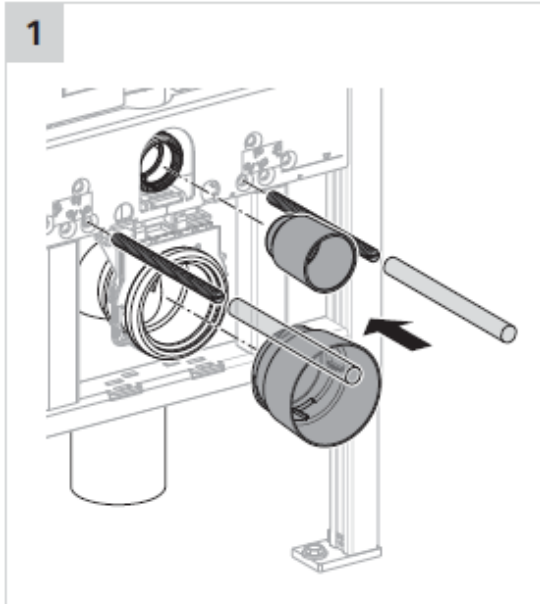

■ GEBERIT

Geberit Omega Duofix Under Counter Mechanical Concealed Cistern (WH)