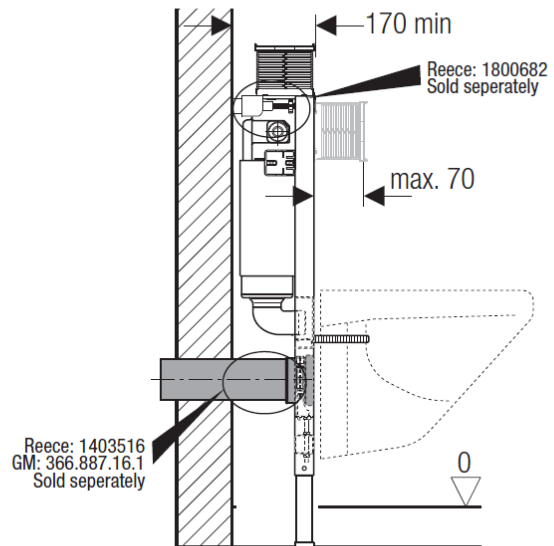

## Geberit Omega Duofix Under Counter Mechanical Concealed Cistern (WH)

For S - Trap connection

For P - Trap connection