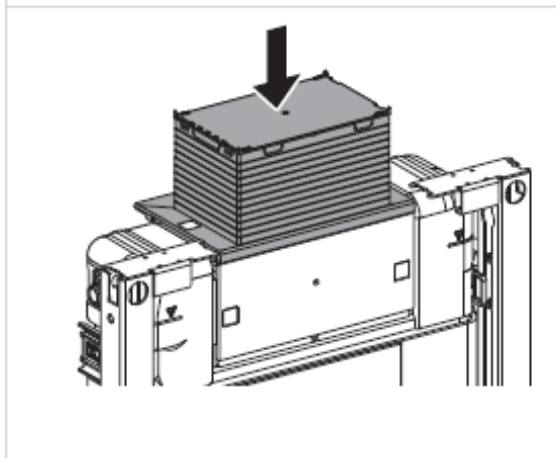

■ GEBERIT

Geberit Omega Duofix Under Counter Mechanical Concealed Cistern (WH)