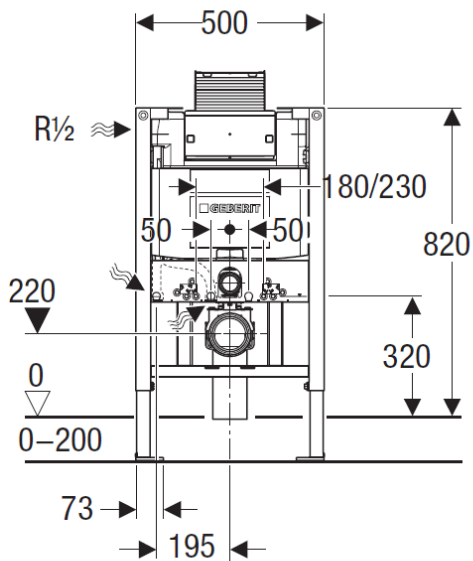

Geberit Omega Duofix Under Counter Mechanical Concealed Cistern (WH)

For S - Trap connection