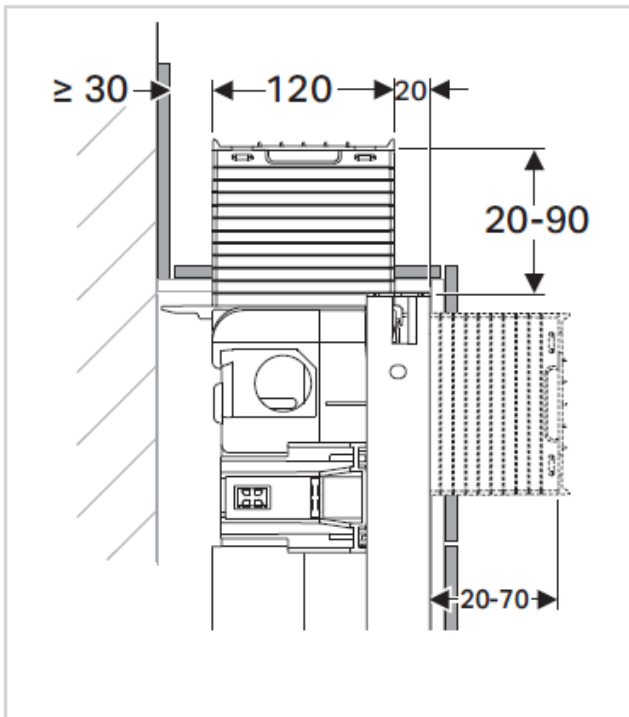

Geberit Omega Duofix Under Counter Mechanical Concealed Cistern (WH)