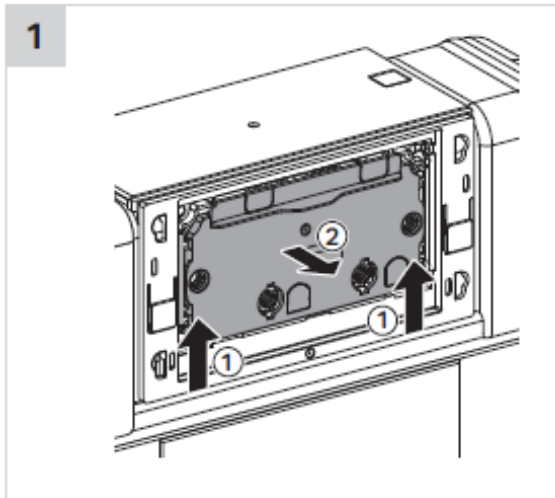

■ GEBERIT

Geberit Omega Duofix Under Counter Mechanical Concealed Cistern (WH)