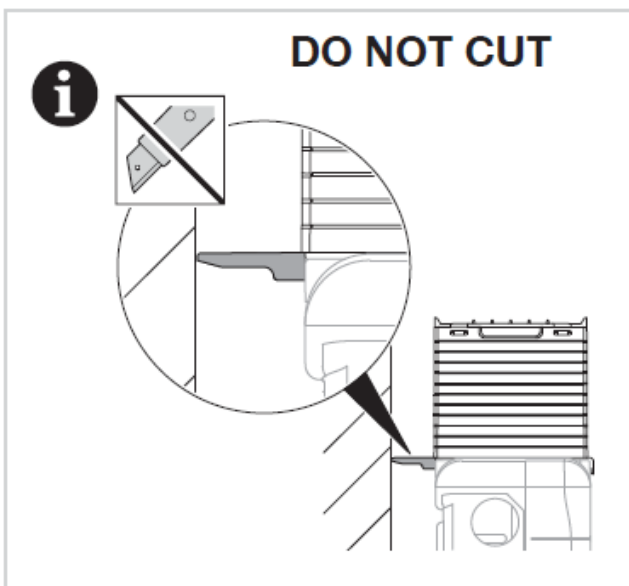

## Geberit Omega Duofix Under Counter Mechanical Concealed Cistern (WH)