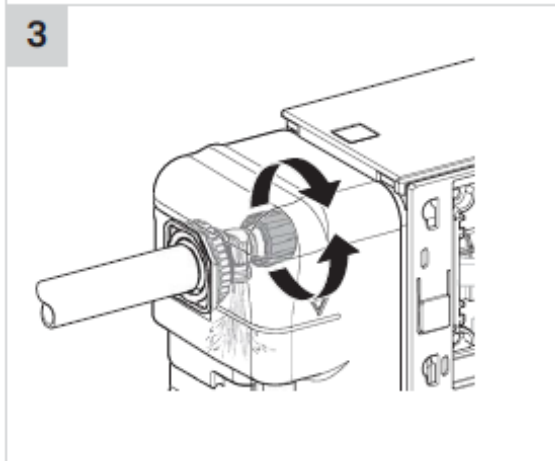

■ GEBERIT

Geberit Omega Duofix Under Counter Mechanical Concealed Cistern (WH)