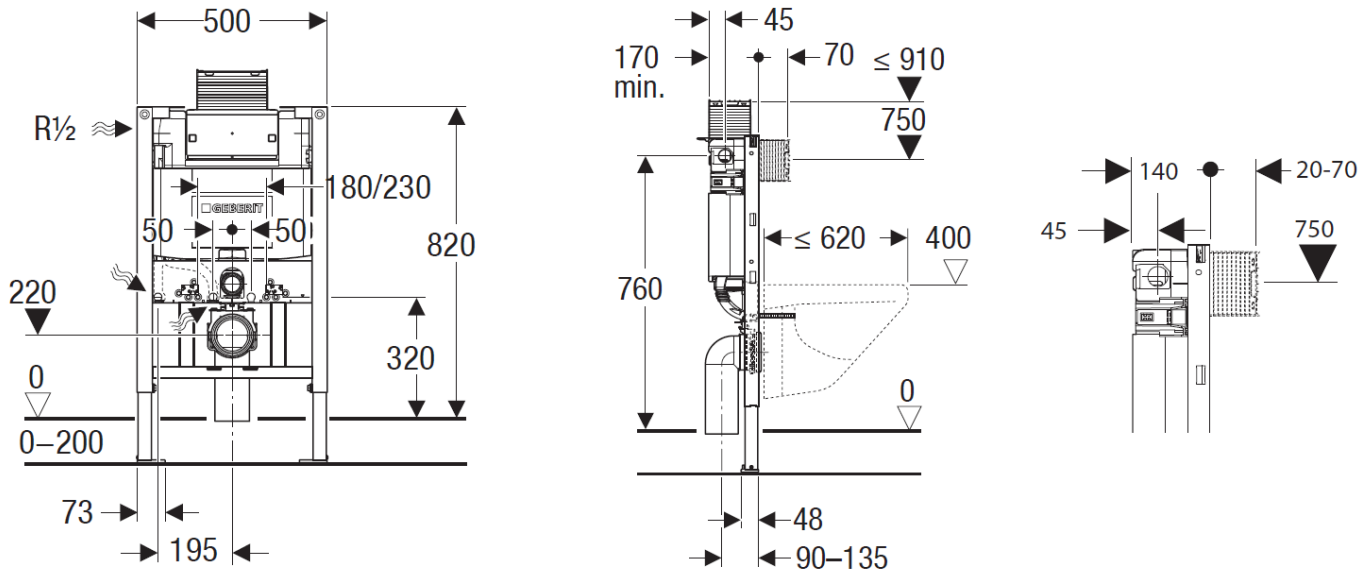

Geberit Omega Duofix Under Counter Mechanical Concealed Cistern (WH)

Dimensions are nominal measurements only.

SPECIFICATIONS

Recommended use	Domestic, hotel and commercial
Material	High Density Impact Resistant Blow Molded Tank
Cistern Type	In Wall one piece tank
Installation type	Pre-Wall, Under Counter, Hob 180 min
Suitable for	Wall Hung S or P Traps -Suits all Major VAP Brands
Load Rating	400kg
Operation	Mechanical Top/Front press
Operating Pressure	100-500kPa
Button Options	Refer Page 3
Spare Parts	Guarantee of availability for 50 years
Technical Support	1800 Geberit