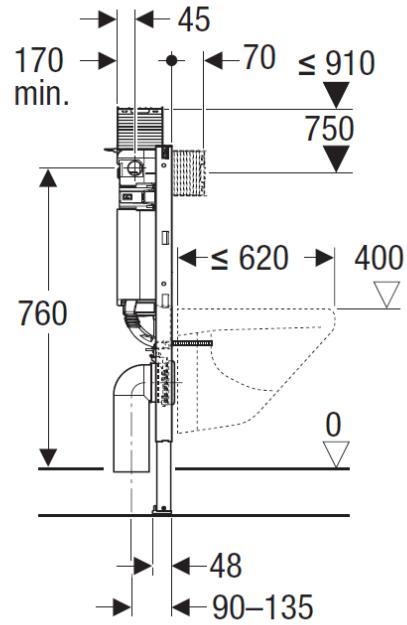

Geberit Omega Duofix Under Counter Mechanical Concealed Cistern (WH)

For S - Trap connection