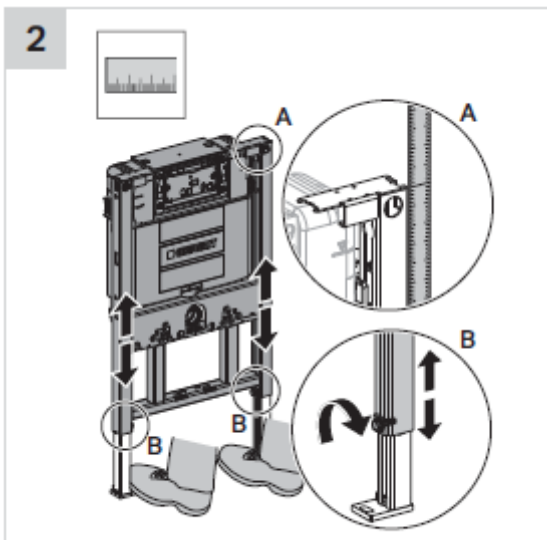

■ GEBERIT

Geberit Omega Duofix Under Counter Mechanical Concealed Cistern (WH)