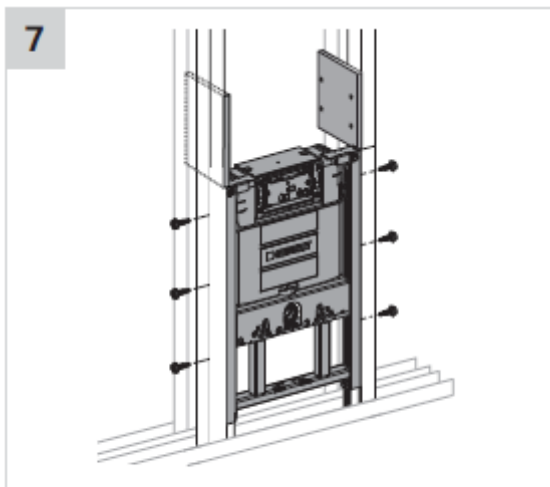

■ GEBERIT

Geberit Omega Duofix Under Counter Mechanical Concealed Cistern (WH)