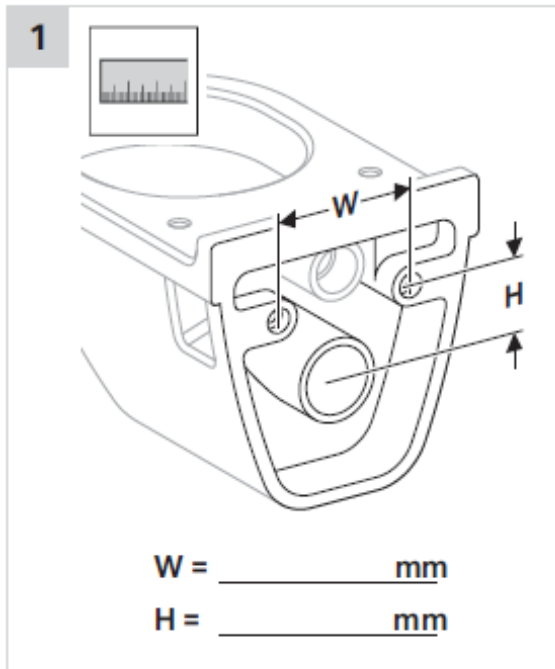

■ GEBERIT

Geberit Omega Duofix Under Counter Mechanical Concealed Cistern (WH)