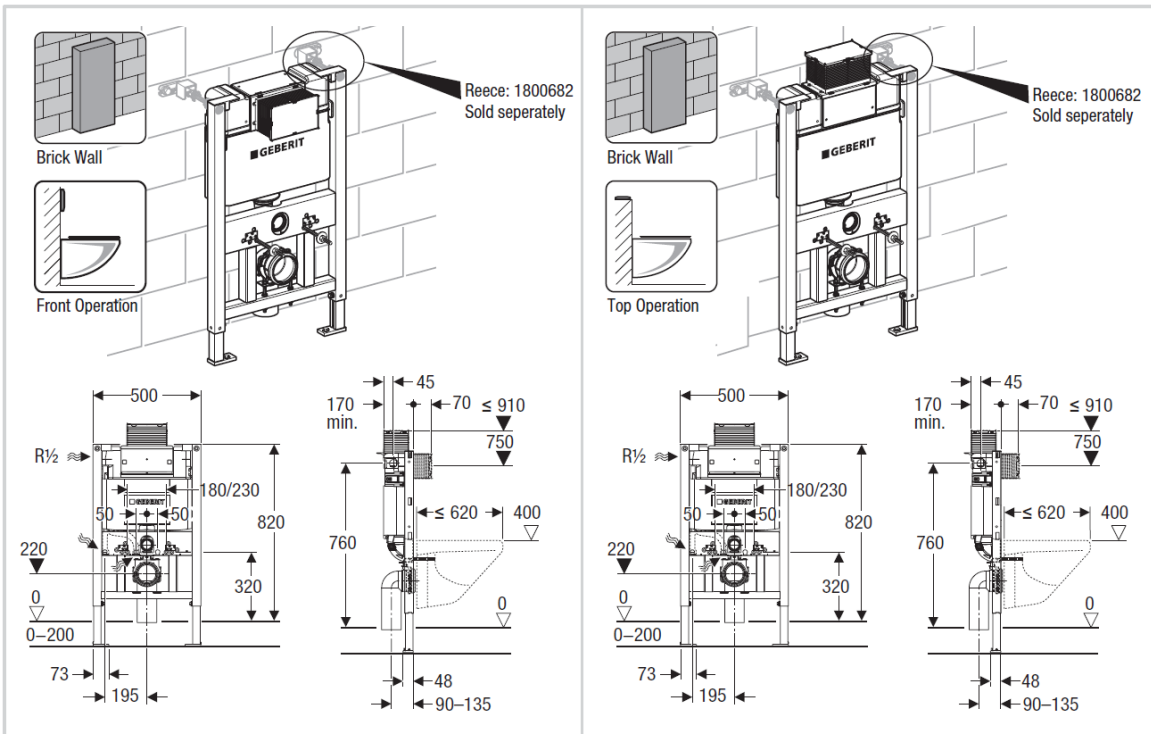

Geberit Omega Duofix Under Counter Mechanical Concealed Cistern (WH)