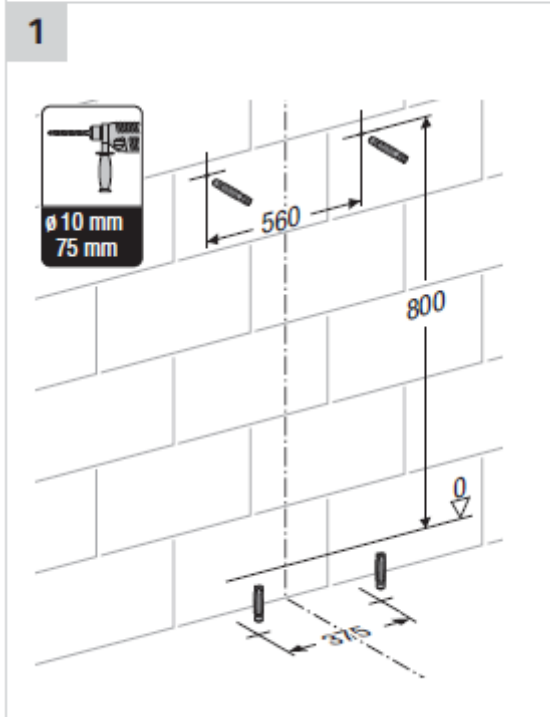

■ GEBERIT

Geberit Omega Duofix Under Counter Mechanical Concealed Cistern (WH)