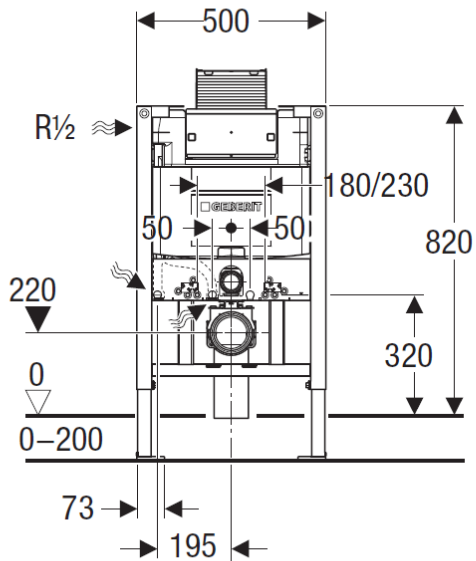

## Geberit Omega Duofix Under Counter Mechanical Concealed Cistern (WH)

For S - Trap connection

For P - Trap connection