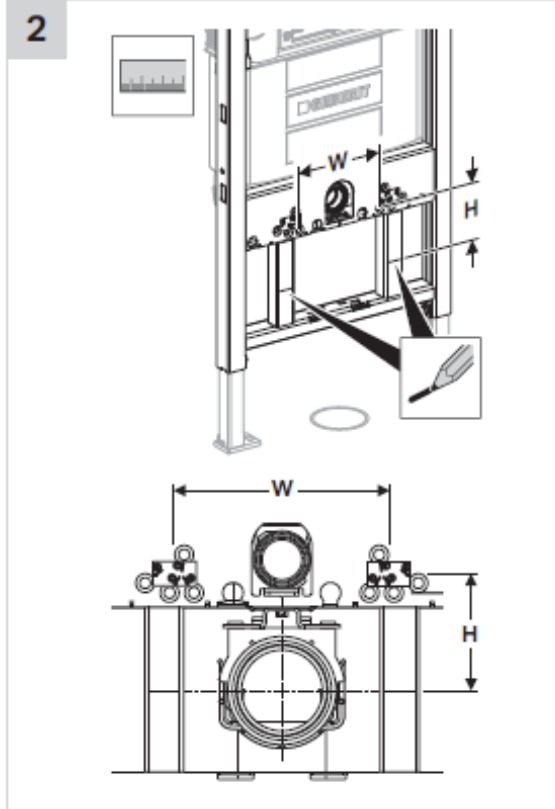

■ GEBERIT

Geberit Omega Duofix Under Counter Mechanical Concealed Cistern (WH)