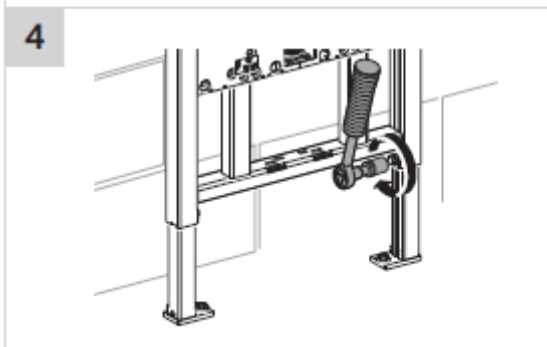

■ GEBERIT

Geberit Omega Duofix Under Counter Mechanical Concealed Cistern (WH)