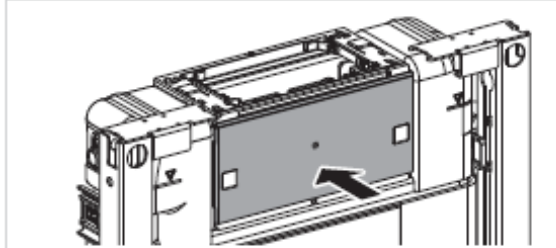

■ GEBERIT

Geberit Omega Duofix Under Counter Mechanical Concealed Cistern (WH)