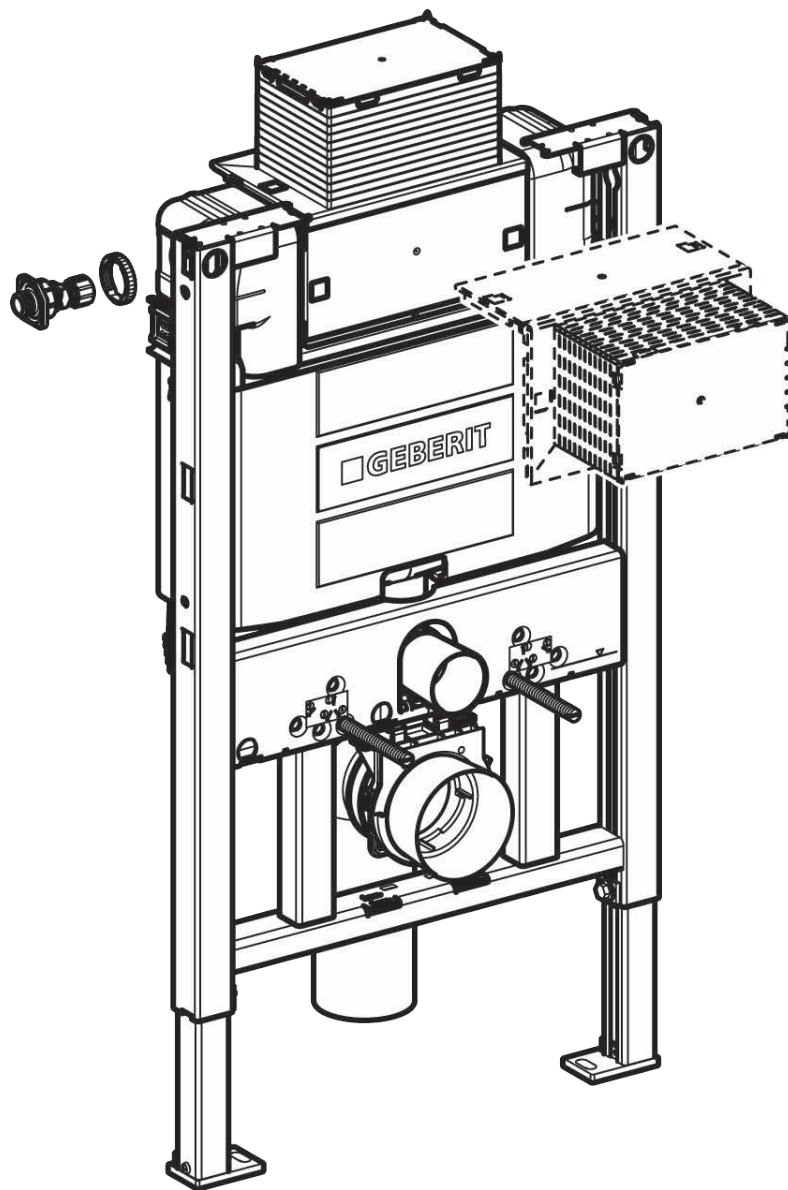

# Geberit Omega Duofix Under Counter Mechanical Concealed Cistern (WH)

Plumbers, please ensure a copy of the installation instructions is left with the end user for future reference.

Published 01/10/2023

## Geberit Omega Duofix Under Counter Mechanical Concealed Cistern (WH)

Dimensions are nominal measurements only.