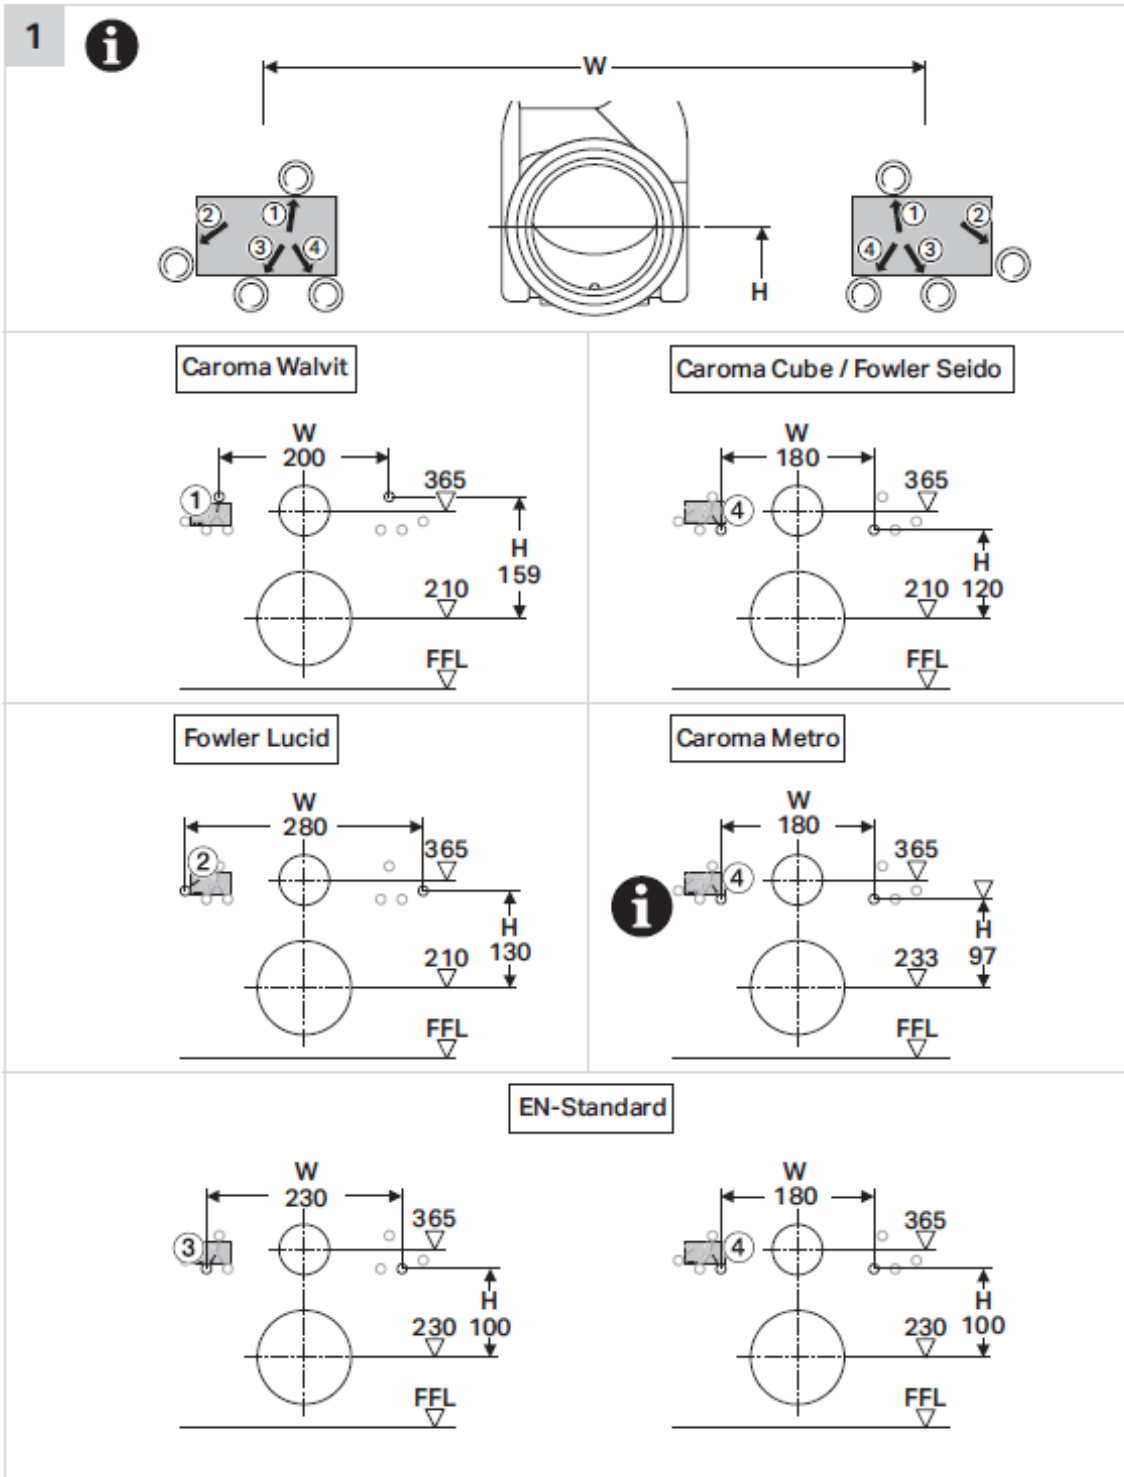

■ GEBERIT

Geberit Omega Duofix Under Counter Mechanical Concealed Cistern (WH)