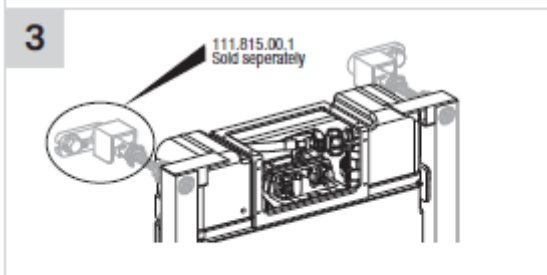

■ GEBERIT

Geberit Omega Duofix Under Counter Mechanical Concealed Cistern (WH)