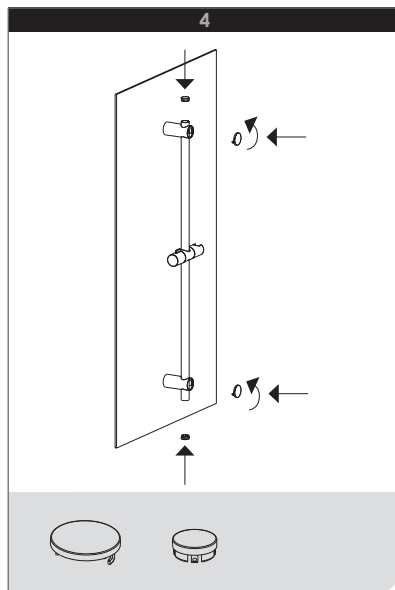

Nikles Fresh Rail Shower 3 Function Handshower Chrome (3*)

CLEANING RECOMMENDATIONS

We recommend the use of soapy water or approved cleaners. This product should not be cleaned with abrasive materials. Damage caused by any improper treatment is not covered by the product warranty - refer to Warranty Conditions