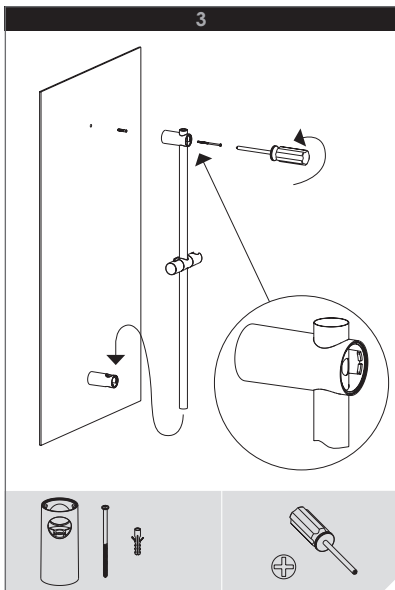

Nikles Fresh Rail Shower 3 Function Handshower Chrome (3*)

CLEANING RECOMMENDATIONS

We recommend the use of soapy water or approved cleaners. This product should not be cleaned with abrasive materials. Damage caused by any improper treatment is not covered by the product warranty - refer to Warranty Conditions