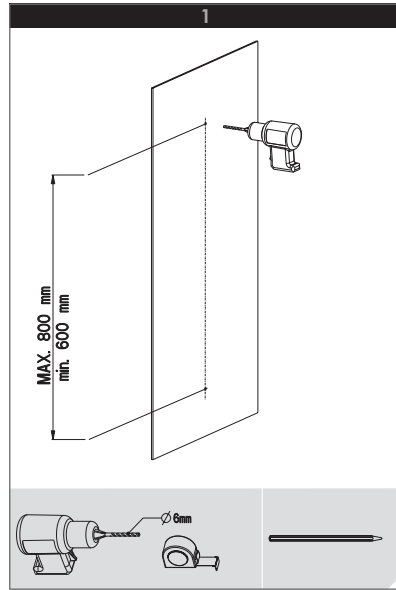

Nikles Fresh Rail Shower 3 Function Handshower Chrome (3*)

CLEANING RECOMMENDATIONS

We recommend the use of soapy water or approved cleaners. This product should not be cleaned with abrasive materials. Damage caused by any improper treatment is not covered by the product warranty - refer to Warranty Conditions