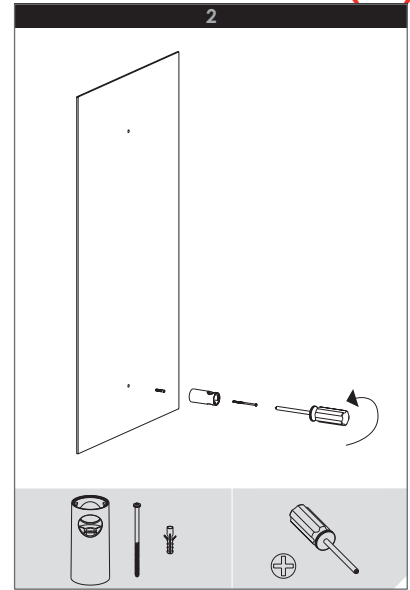

Nikles Fresh Rail Shower 3 Function Handshower Chrome (3*)

CLEANING RECOMMENDATIONS

We recommend the use of soapy water or approved cleaners. This product should not be cleaned with abrasive materials. Damage caused by any improper treatment is not covered by the product warranty - refer to Warranty Conditions