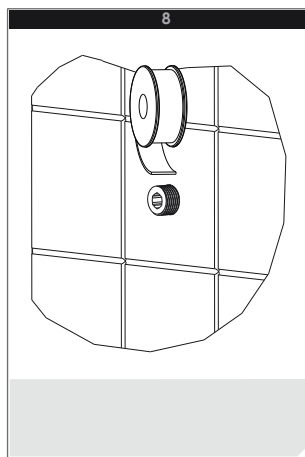

Nikles Fresh Rail Shower 3 Function Handshower Chrome (3*)

CLEANING RECOMMENDATIONS

We recommend the use of soapy water or approved cleaners. This product should not be cleaned with abrasive materials. Damage caused by any improper treatment is not covered by the product warranty - refer to Warranty Conditions