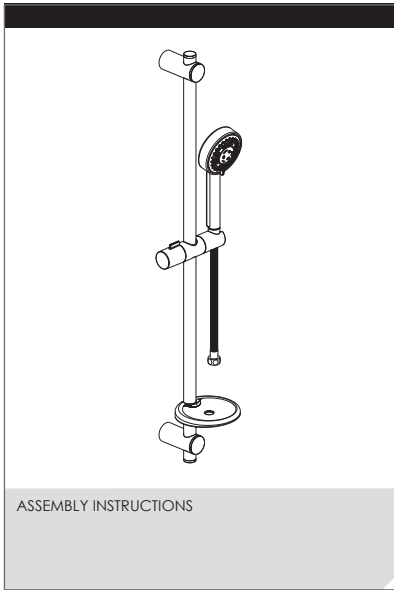

Nikles Fresh Rail Shower 3 Function Handshower Chrome (3*)

CLEANING RECOMMENDATIONS

We recommend the use of soapy water or approved cleaners. This product should not be cleaned with abrasive materials. Damage caused by any improper treatment is not covered by the product warranty - refer to Warranty Conditions