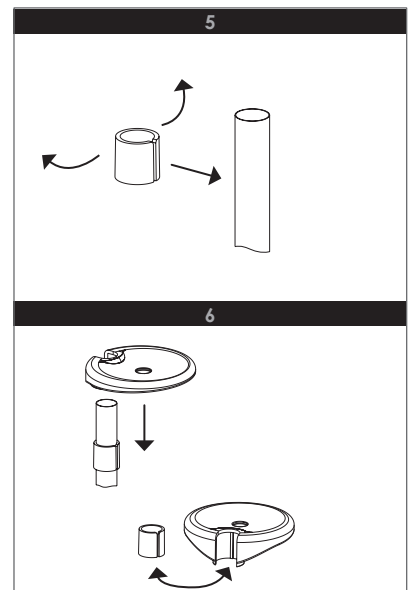

Nikles Fresh Rail Shower 3 Function Handshower Chrome (3*)

CLEANING RECOMMENDATIONS

We recommend the use of soapy water or approved cleaners. This product should not be cleaned with abrasive materials. Damage caused by any improper treatment is not covered by the product warranty - refer to Warranty Conditions