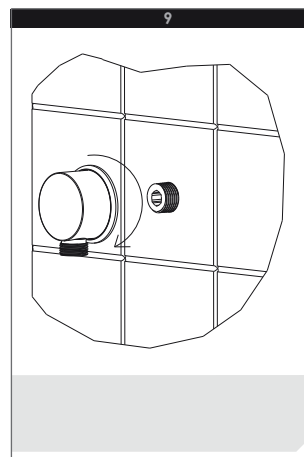

Nikles Fresh Rail Shower 3 Function Handshower Chrome (3*)

CLEANING RECOMMENDATIONS

We recommend the use of soapy water or approved cleaners. This product should not be cleaned with abrasive materials. Damage caused by any improper treatment is not covered by the product warranty - refer to Warranty Conditions