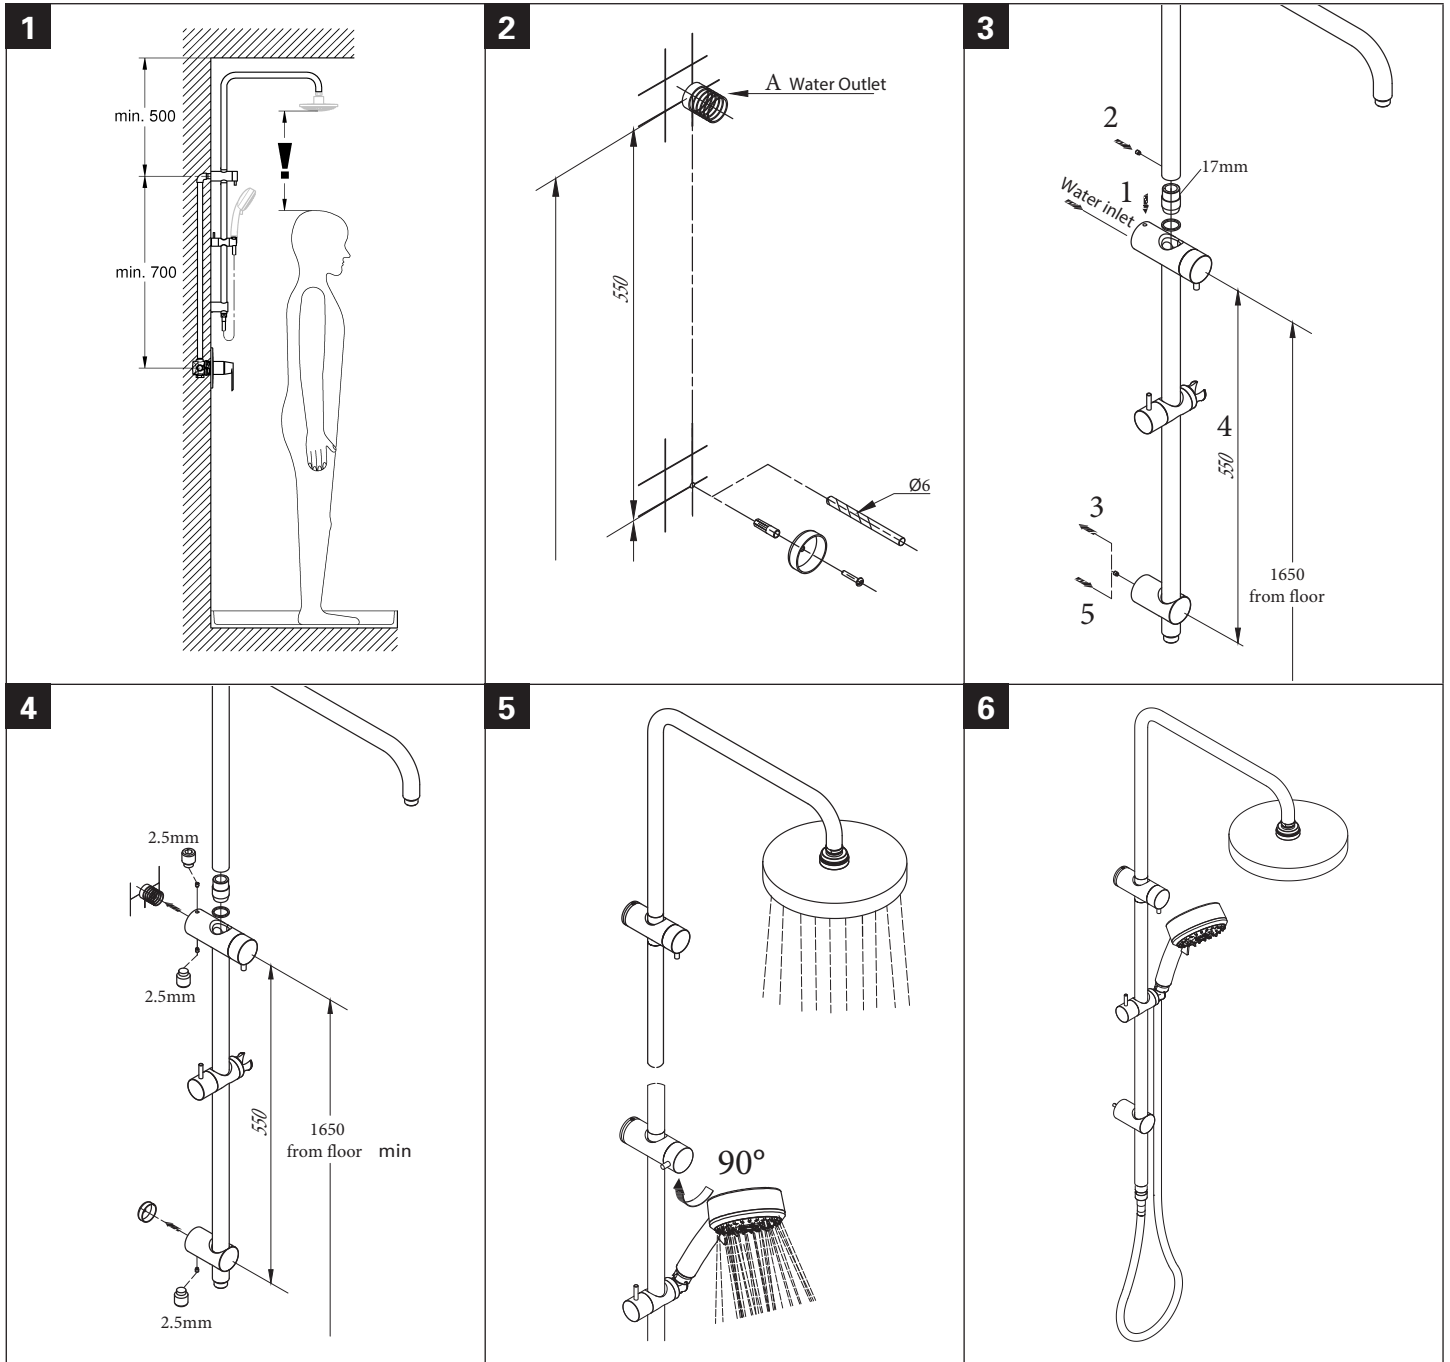

POWER & SOUL
Twin shower system
MODEL #9506850

Product Specifications

Pure Freude
an Wasser

GROHE

Product Description:
Twin Shower System with Retro-Fit Diverter Rail

Standard Specification:

4 Function Power and Soul hand piece
GROHE EcoJoy® 9 Litres p/min
GROHE DreamSpray® 4+ sprays
GROHE Rain O², Rain, Bokoma Spray® & Jet
210mm Rainshower overhead

GROHE StarLight® chrome finish
SpeedClean anti-lime system
Inner WaterGuide for a longer life
Universal mounting system, fitting all standard shower hoses
Twistfree to prevent hose from twisting

Suitable for instantaneous heater
Min recommended pressure 100Kpa
Dual check valve for backflow prevention

*NOTE: The bottom fixing inlet point is adjustable.
550mm measurement is to bottom of rail.

Installation Instructions

This shower is suitable for use with high pressure water applications. Using this product in conjunction with gravity-fed water heaters, low and unequal pressure supply systems, tempering valves & thermostatic mixing valves may result in unsatisfactory performance.

Care

For directions on the care of this fitting, please refer to the accompanying care instructions.

POWER & SOUL
 Twin shower system
 MODEL #9506850

Pure Freude
 an Wasser

Spare Parts

Pos No	Product Description	Order No	Units per package
1	Wall brackets	48245000	1
2	Glide element / slider	48177000	1
3	Spare part set	45933000	1
4	Dirt Strainer	0700200M	1
5	Twin retrofit rail	26167000	1
6	Handset	27673000	1
7	Hose	28388000	1
8	Check valve	1416500M	1
9	Rainshower Cosmopolitan 210 overhead	28373000	1