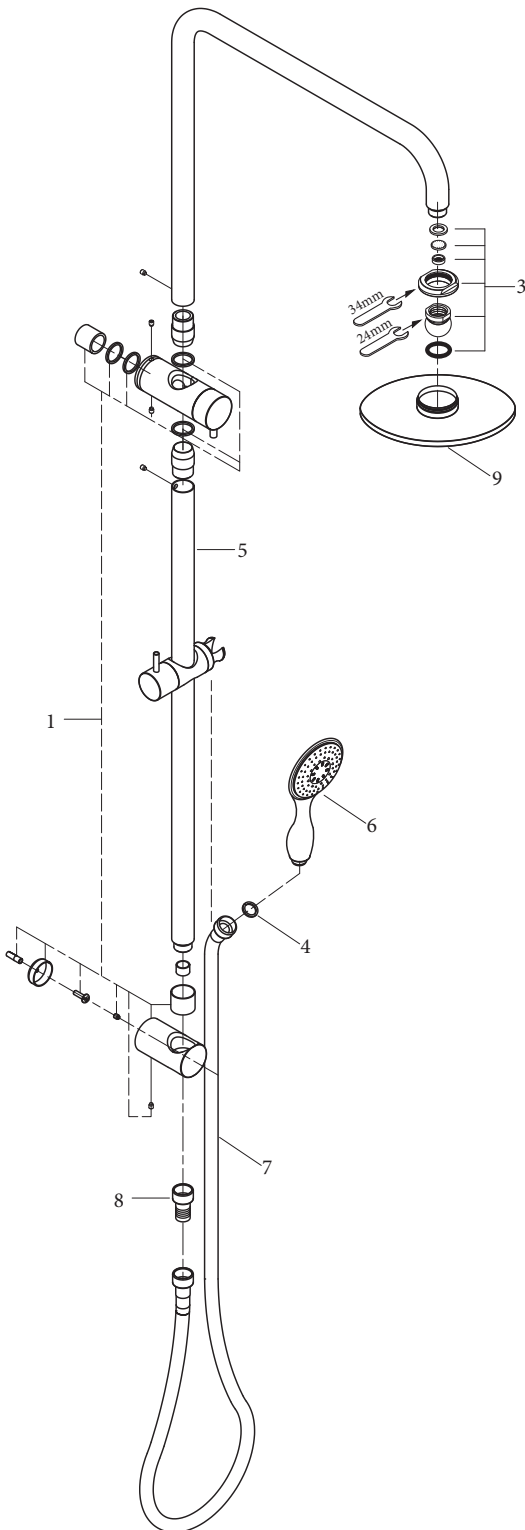

POWER & SOUL
Twin shower system
MODEL #9506850

Product Specifications

Pure Freude
an Wasser

GROHE

Product Description:
Twin Shower System with Retro-Fit Diverter Rail

Standard Specification:

4 Function Power and Soul hand piece
GROHE EcoJoy® 9 Litres p/min
GROHE DreamSpray® 4+ sprays
GROHE Rain O², Rain, Bokoma Spray® & Jet
210mm Rainshower overhead

*NOTE: The bottom fixing inlet point is adjustable.
550mm measurement is to bottom of rail.

Installation Instructions

This shower is suitable for use with high pressure water applications. Using this product in conjunction with gravity-fed water heaters, low and unequal pressure supply systems, tempering valves & thermostatic mixing valves may result in unsatisfactory performance.

Care

For directions on the care of this fitting, please refer to the accompanying care instructions.

POWER & SOUL
 Twin shower system
 MODEL #9506850

Pure Freude
 an Wasser

Spare Parts

Pos No	Product Description	Order No	Units per package
1	Wall brackets	48245000	1
2	Glide element / slider	48177000	1
3	Spare part set	45933000	1
4	Dirt Strainer	0700200M	1
5	Twin retrofit rail	26167000	1
6	Handset	27673000	1
7	Hose	28388000	1
8	Check valve	1416500M	1
9	Rainshower Cosmopolitan 210 overhead	28373000	1