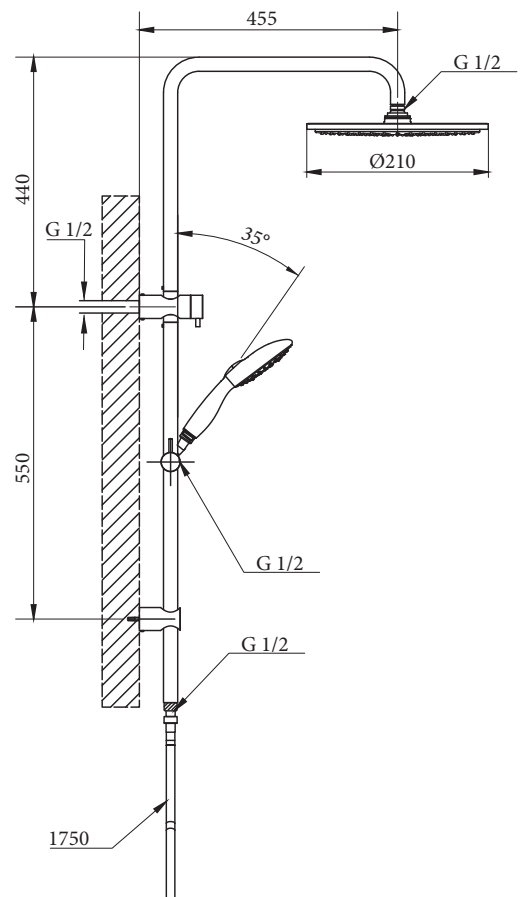

POWER & SOUL
Twin shower system
MODEL #9506850

Product Specifications

Pure Freude
an Wasser

GROHE

Product Description:
Twin Shower System with Retro-Fit Diverter Rail

Standard Specification:

4 Function Power and Soul hand piece
GROHE EcoJoy® 9 Litres p/min
GROHE DreamSpray® 4+ sprays
GROHE Rain O², Rain, Bokoma Spray® & Jet
210mm Rainshower overhead

GROHE StarLight® chrome finish
SpeedClean anti-lime system
Inner WaterGuide for a longer life
Universal mounting system, fitting all standard shower hoses
Twistfree to prevent hose from twisting

Suitable for instantaneous heater
Min recommended pressure 100Kpa
Dual check valve for backflow prevention

*NOTE: The bottom fixing inlet point is adjustable.
550mm measurement is to bottom of rail.

Installation Instructions

This shower is suitable for use with high pressure water applications. Using this product in conjunction with gravity-fed water heaters, low and unequal pressure supply systems, tempering valves & thermostatic mixing valves may result in unsatisfactory performance.