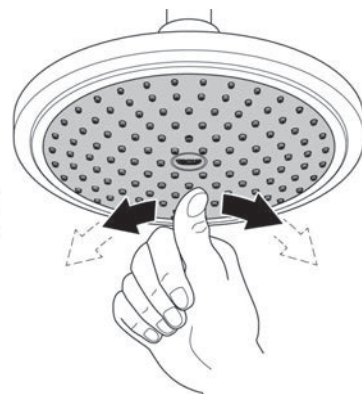

SpeedClean