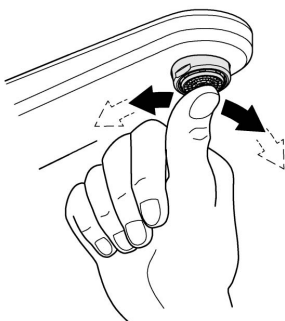

SpeedClean