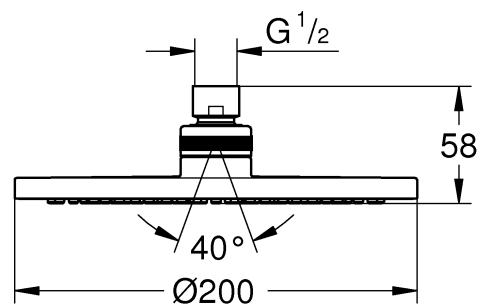

Product Description:
Overhead Shower

Standard Specification:
Spray pattern: Rain

Ball joint 20 degrees rotatable

GROHE StarLight® chrome finish
GROHE EcoJoy® 9 Litres per min