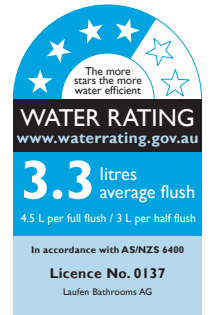

Laufen Palace Close Coupled Back to Wall Back Inlet Toilet Suite with Soft Close Seat White (4*)

SPECIFICATIONS

Recommended Use	Domestic, Hotel & Commercial
Material	Vitreous China
Colour	White
Weight of Pan	37 kg
Weight of Cistern	15 kg
Water Inlet Position	Back Inlet
Inlet Valve Pressure Rating	500kPa
Pan Fixing	Fixed to floor using fixing bolts (supplied) and bedded with sealant.
Toilet Seat	Soft Close
Rim Configuration	Box Rim
Outlet Type	Universal S & P
S Trap Setout	155-255mm
P Trap Setout	185mm

WARRANTY

Warranty - Domestic Use	15 Years
Spare Parts & Labour	12 Months

Please refer to Warranty Page for full Terms and Conditions

Dimensions are nominal measurements only.

Disclaimer: Products in this specification manual must by regulation be installed by licensed and registered trade people. The manufacturer/distributor reserves the right to vary specifications or delete models from their range without prior notification. Dimensions are nominal measurements only. Dimensions and set-outs listed are correct at time of publication however the manufacturer/distributor takes no responsibility for printing errors.

Published 28/02/2018

To see the complete Laufen range go to www.reece.com.au/bathrooms