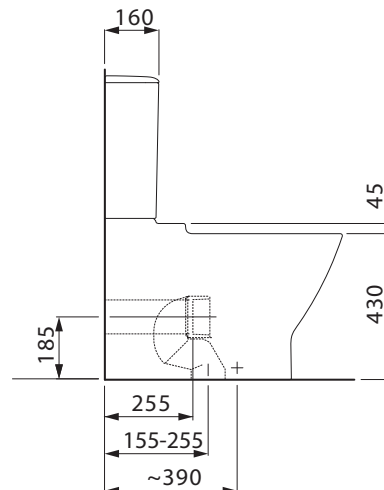

Laufen Palace Close Coupled Back to Wall Back Inlet Toilet Suite with Soft Close Seat White (4*)

SPECIFICATIONS

Recommended Use	Domestic, Hotel & Commercial
Material	Vitreous China
Colour	White
Weight of Pan	37 kg
Weight of Cistern	15 kg
Water Inlet Position	Back Inlet
Inlet Valve Pressure Rating	500kPa
Pan Fixing	Fixed to floor using fixing bolts (supplied) and bedded with sealant.
Toilet Seat	Soft Close
Rim Configuration	Box Rim
Outlet Type	Universal S & P
S Trap Setout	155-255mm
P Trap Setout	185mm

WARRANTY

Warranty - Domestic Use	15 Years
Spare Parts & Labour	12 Months

Please refer to Warranty Page for full Terms and Conditions

Dimensions are nominal measurements only.

Disclaimer: Products in this specification manual must by regulation be installed by licensed and registered trade people. The manufacturer/distributor reserves the right to vary specifications or delete models from their range without prior notification. Dimensions are nominal measurements only. Dimensions and set-outs listed are correct at time of publication however the manufacturer/distributor takes no responsibility for printing errors.