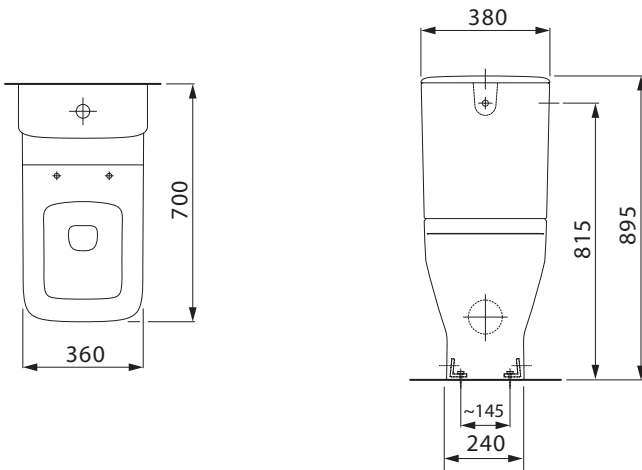

Laufen Palace Close Coupled Back to Wall Back Inlet Toilet Suite with Soft Close Seat White (4*)

SPECIFICATIONS

Recommended Use	Domestic, Hotel & Commercial
Material	Vitreous China
Colour	White
Weight of Pan	37 kg
Weight of Cistern	15 kg
Water Inlet Position	Back Inlet
Inlet Valve Pressure Rating	500kPa
Pan Fixing	Fixed to floor using fixing bolts (supplied) and bedded with sealant.
Toilet Seat	Soft Close
Rim Configuration	Box Rim
Outlet Type	Universal S & P
S Trap Setout	155-255mm
P Trap Setout	185mm

WARRANTY

Warranty - Domestic Use	15 Years
Spare Parts & Labour	12 Months

Please refer to Warranty Page for full Terms and Conditions

Dimensions are nominal measurements only.

Disclaimer: Products in this specification manual must by regulation be installed by licensed and registered trade people. The manufacturer/distributor reserves the right to vary specifications or delete models from their range without prior notification. Dimensions are nominal measurements only. Dimensions and set-outs listed are correct at time of publication however the manufacturer/distributor takes no responsibility for printing errors.