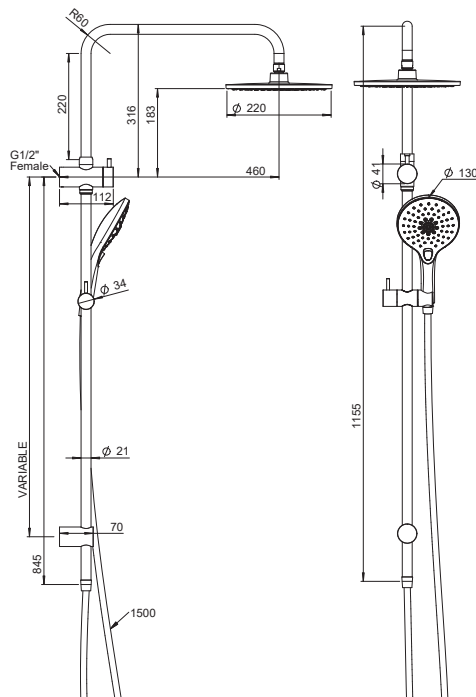

Posh

Posh Domaine Twin Rail Shower Matte Black (3*)

SPECIFICATIONS

Recommended Use	Domestic, Commercial, Hotel
Colour	Matte Black
Recommended Pressure Range	150kpa - 500kpa
Max Continuous Working Pressure	500kpa
Max Continuous Working Temperature	0 - 60°C
Suitable for Storage Tank Hot Water	Yes
Suitable for Continuous Flow Hot Water	Yes
Suitable for Gravity Feed Hot Water	No
Standard	AS/NZS 3662

WARRANTY

Warranty - Domestic Use	10 Years
Spare Parts & Labour	1 Year

Please refer to Warranty Page for full Terms and Conditions

Dimensions are nominal measurements only.

Disclaimer: Products in this specification manual must by regulation be installed by licensed and registered trade people. The manufacturer/distributor reserves the right to vary specifications or delete models from their range without prior notification. Dimensions are nominal measurements only. Dimensions and set-outs listed are correct at time of publication however the manufacturer/distributor takes no responsibility for printing errors.