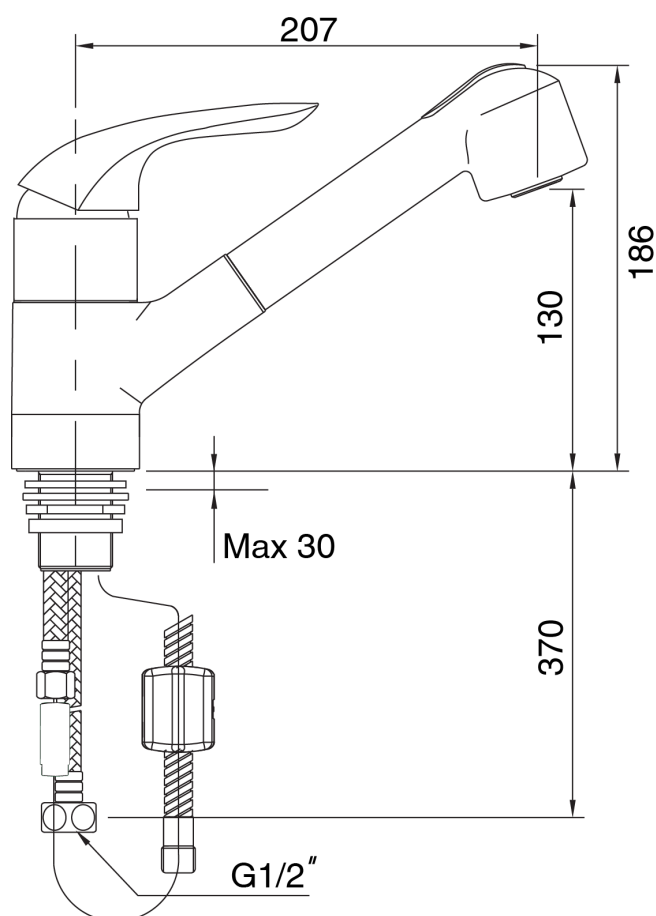

American Standard Studio Pull Out Spray Sink Mixer (4 star)

SPECIFICATIONS

Recommended Use	Domestic, Hotel & Commercial
Colour	Chrome
Recommended Pressure Range	150 - 500kPa
Max Continuous Working Pressure	1000kPa
Max Continuous Working Temperature	65°C
Suitable for Storage Tank Hot Water	Yes
Suitable for Continuous Flow Hot Water	Yes
Suitable for Gravity Feed Hot Water	No
Hot and Cold water inlet pressure should be equal	

WARRANTY

Warranty - Domestic Use	10 Years
Spare Parts & Labour	12 Months
<i>Please refer to Warranty Page for full Terms and Conditions</i>	

Dimensions are nominal measurements only.

Disclaimer: Products in this specification manual must by regulation be installed by licensed and registered trade people. The manufacturer/distributor reserves the right to vary specifications or delete models from their range without prior notification. Dimensions are nominal measurements only. Dimensions and set-outs listed are correct at time of publication however the manufacturer/distributor takes no responsibility for printing errors.

Published 19/11/2020

To see the complete American Standard range go to www.reece.com.au/bathrooms