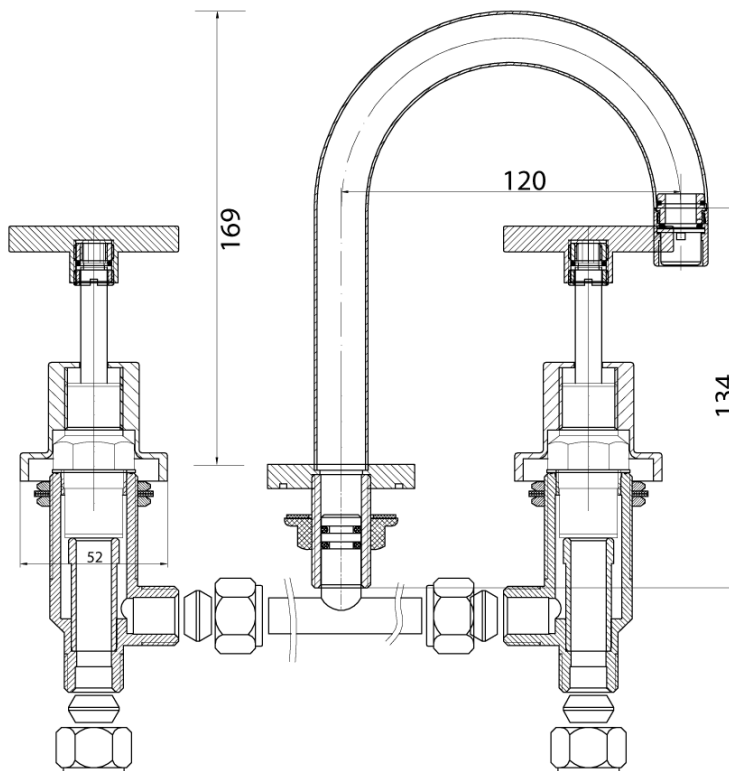

Posh Solus Basin Set Fixed Chrome (4 Star)

9505442

SPECIFICATIONS

Recommended Use	Domestic, Hotel & Commercial
Colour	Chrome
Material	DR Brass
Recommended Pressure Range	150-500kPa
Maximum Continuous Working Temperature	80°C
Suitable for Storage Tank Hot Water	Yes
Suitable for Continuous Flow Hot Water	Yes
Suitable for Gravity Feed Hot Water	No

WARRANTY

Warranty - Domestic Use	10 Years
Spare Parts & Labour	12 Months

Please refer to Warranty Page for full Terms and Conditions

Dimensions are nominal measurements only.

CLEANING RECOMMENDATIONS:

We recommend the use of soapy water or approved cleaners. This product should not be cleaned with abrasive materials. Damage caused by any improper treatment is not covered by the product warranty. Refer to Warranty Conditions

Disclaimer: Products in this specification manual must by regulation be installed by licensed and registered trade people. The manufacturer/distributor reserves the right to vary specifications or delete models from their range without prior notification. Dimensions are nominal measurements only. Dimensions and set-outs listed are correct at time of publication however the manufacturer/distributor takes no responsibility for printing errors.

Published 27/04/2021