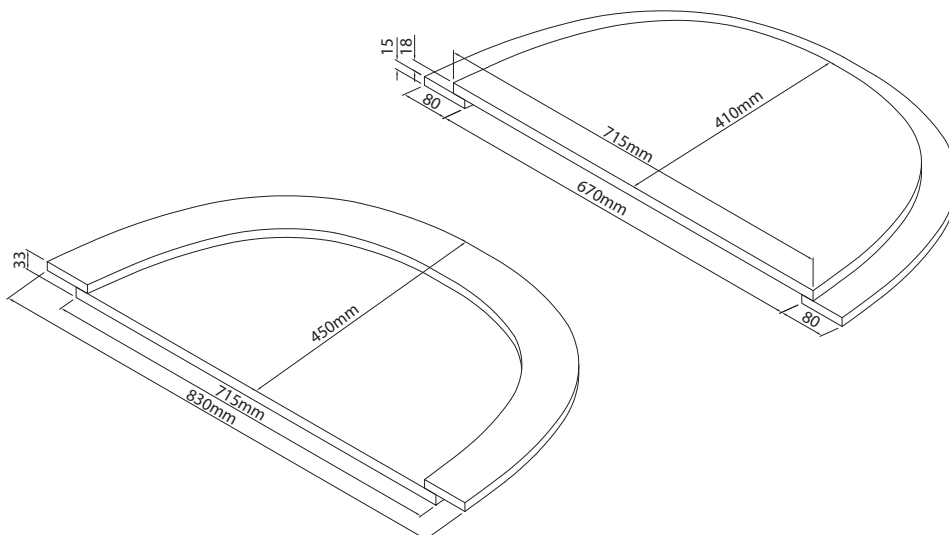

### SPECIFICATIONS

Recommended use	Domestic
Weight:	760mm : 3.9 kg 830mm 4.4 kg
Colour	Walnut
Material	Solid Walnut

### Halfmoon Bath Shelf 760mm

### Halfmoon Bath Shelf 830mm

Dimensions are nominal measurements only.