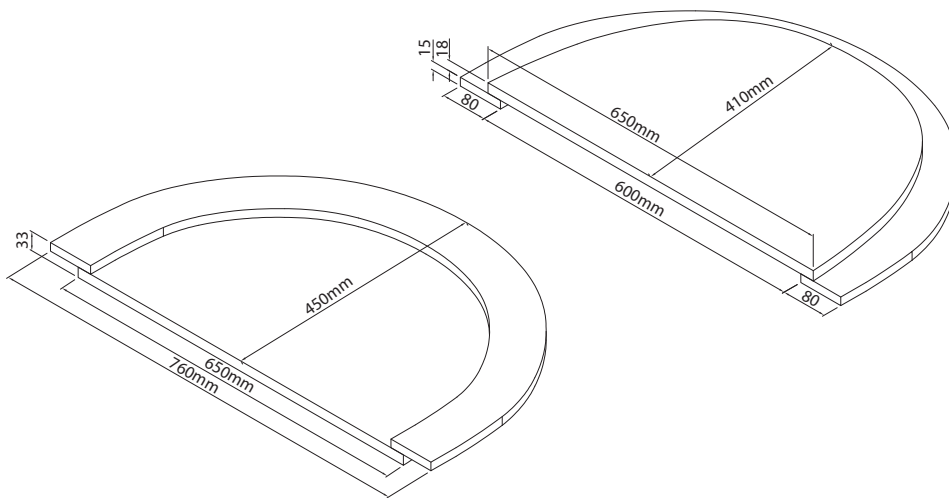

### SPECIFICATIONS

Recommended use	Domestic
Weight:	760mm : 3.9 kg 830mm 4.4 kg
Colour	Walnut
Material	Solid Walnut

### Halfmoon Bath Shelf 760mm

### Halfmoon Bath Shelf 830mm

Dimensions are nominal measurements only.