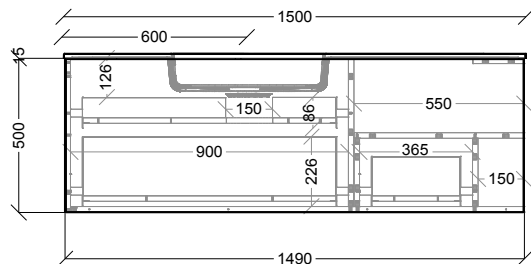

To see the complete KADO range go to www.reece.com.au/bathrooms

STANDARD SIZES	900mm Left Hand Bowl	900mm Right Hand Bowl	1200mm Left Hand Bowl	1200mm Right Hand Bowl	1500mm Left Hand Bowl	1500mm Right Hand Bowl
Width (mm)	900	900	1200	1200	1500	1500
Depth (mm)	500	500	500	500	500	500
Height (mm)	515	515	515	515	515	515
Number of Drawers	2	2	3	3	3	3

VANITY UNIT:

900mm Left Hand Bowl

900mm Right Hand Bowl

End View (All Sizes)

1200mm Left Hand Bowl

1200mm Right Hand Bowl

1500mm Left Hand Bowl

1500mm Right Hand Bowl

KADO ASPECT

SENSOMATIC DRAWER OPTION: (OPTIONAL EXTRA)

Dimensions are nominal measurements only.

KADO ASPECT

SHAVING CABINET:

MOBILE:

TALL BOY:

KADO ASPECT

WALL CABINETS:

1800MM:

1400MM: