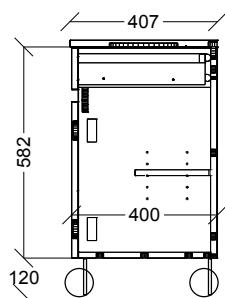

To see the complete KADO range go to www.reece.com.au/bathrooms

STANDARD SIZES	900mm Left Hand Bowl	900mm Right Hand Bowl	1200mm Left Hand Bowl	1200mm Right Hand Bowl	1500mm Left Hand Bowl	1500mm Right Hand Bowl
Width (mm)	900	900	1200	1200	1500	1500
Depth (mm)	500	500	500	500	500	500
Height (mm)	515	515	515	515	515	515
Number of Drawers	2	2	3	3	3	3

VANITY UNIT:

900mm Left Hand Bowl

900mm Right Hand Bowl

End View (All Sizes)

1200mm Left Hand Bowl

1200mm Right Hand Bowl

1500mm Left Hand Bowl

1500mm Right Hand Bowl

KADO ASPECT

SENSOMATIC DRAWER OPTION: (OPTIONAL EXTRA)

Dimensions are nominal measurements only.

KADO ASPECT

SHAVING CABINET:

MOBILE:

TALL BOY:

KADO ASPECT

WALL CABINETS:

1800MM:

1400MM: