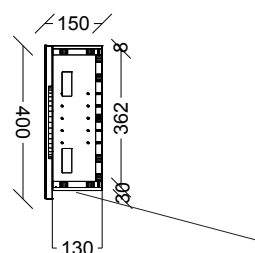

VANITY UNIT:

900mm Left Hand Bowl

900mm Right Hand Bowl

End View (All Sizes)

1200mm Left Hand Bowl

1200mm Right Hand Bowl

1500mm Left Hand Bowl

1500mm Right Hand Bowl

KADO ASPECT

SENSOMATIC DRAWER OPTION: (OPTIONAL EXTRA)

Dimensions are nominal measurements only.

KADO ASPECT

SHAVING CABINET:

MOBILE:

TALL BOY:

KADO ASPECT