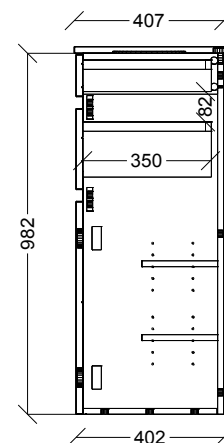

To see the complete KADO range go to www.reece.com.au/bathrooms

STANDARD SIZES	900mm Left Hand Bowl	900mm Right Hand Bowl	1200mm Left Hand Bowl	1200mm Right Hand Bowl	1500mm Left Hand Bowl	1500mm Right Hand Bowl
Width (mm)	900	900	1200	1200	1500	1500
Depth (mm)	500	500	500	500	500	500
Height (mm)	515	515	515	515	515	515
Number of Drawers	2	2	3	3	3	3

VANITY UNIT:

900mm Left Hand Bowl

900mm Right Hand Bowl

End View (All Sizes)

1200mm Left Hand Bowl

1200mm Right Hand Bowl

1500mm Left Hand Bowl

1500mm Right Hand Bowl

KADO ASPECT

SENSOMATIC DRAWER OPTION: (OPTIONAL EXTRA)

Dimensions are nominal measurements only.

KADO ASPECT

SHAVING CABINET:

MOBILE:

TALL BOY:

KADO ASPECT

WALL CABINETS:

1800MM:

1400MM: