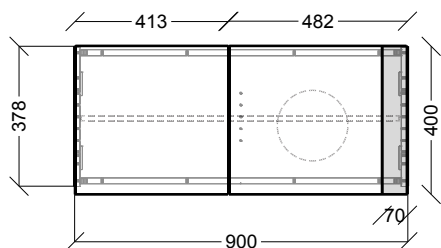

To see the complete KADO range go to www.reece.com.au/bathrooms

STANDARD SIZES	900mm Left Hand Bowl	900mm Right Hand Bowl	1200mm Left Hand Bowl	1200mm Right Hand Bowl	1500mm Left Hand Bowl	1500mm Right Hand Bowl
Width (mm)	900	900	1200	1200	1500	1500
Depth (mm)	500	500	500	500	500	500
Height (mm)	515	515	515	515	515	515
Number of Drawers	2	2	3	3	3	3

VANITY UNIT:

900mm Left Hand Bowl

900mm Right Hand Bowl

End View (All Sizes)

1200mm Left Hand Bowl

1200mm Right Hand Bowl

1500mm Left Hand Bowl

1500mm Right Hand Bowl

KADO ASPECT

SENSOMATIC DRAWER OPTION: (OPTIONAL EXTRA)

Dimensions are nominal measurements only.

KADO ASPECT

SHAVING CABINET:

MOBILE:

TALL BOY:

KADO ASPECT

WALL CABINETS:

1800MM:

1400MM: