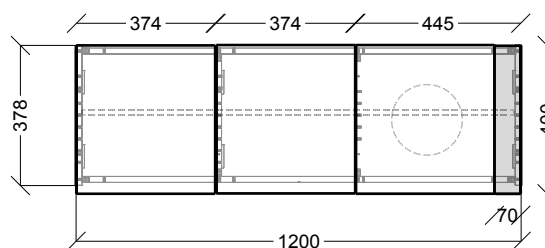

To see the complete KADO range go to www.reece.com.au/bathrooms

STANDARD SIZES	900mm Left Hand Bowl	900mm Right Hand Bowl	1200mm Left Hand Bowl	1200mm Right Hand Bowl	1500mm Left Hand Bowl	1500mm Right Hand Bowl
Width (mm)	900	900	1200	1200	1500	1500
Depth (mm)	500	500	500	500	500	500
Height (mm)	515	515	515	515	515	515
Number of Drawers	2	2	3	3	3	3

VANITY UNIT:

900mm Left Hand Bowl

900mm Right Hand Bowl

End View (All Sizes)

1200mm Left Hand Bowl

1200mm Right Hand Bowl

1500mm Left Hand Bowl

1500mm Right Hand Bowl

KADO ASPECT

SENSOMATIC DRAWER OPTION: (OPTIONAL EXTRA)

Dimensions are nominal measurements only.

KADO ASPECT

SHAVING CABINET:

MOBILE:

TALL BOY:

KADO ASPECT

WALL CABINETS:

1800MM:

1400MM: