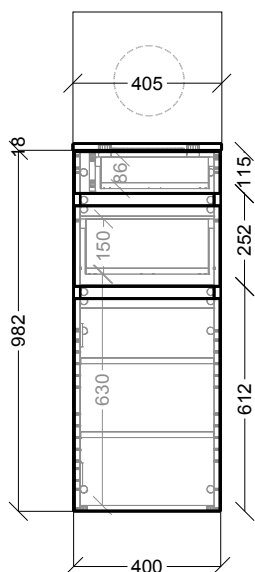

To see the complete KADO range go to www.reece.com.au/bathrooms

STANDARD SIZES	900mm Left Hand Bowl	900mm Right Hand Bowl	1200mm Left Hand Bowl	1200mm Right Hand Bowl	1500mm Left Hand Bowl	1500mm Right Hand Bowl
Width (mm)	900	900	1200	1200	1500	1500
Depth (mm)	500	500	500	500	500	500
Height (mm)	515	515	515	515	515	515
Number of Drawers	2	2	3	3	3	3

VANITY UNIT:

900mm Left Hand Bowl

900mm Right Hand Bowl

End View (All Sizes)

1200mm Left Hand Bowl

1200mm Right Hand Bowl

1500mm Left Hand Bowl

1500mm Right Hand Bowl

KADO ASPECT

SENSOMATIC DRAWER OPTION: (OPTIONAL EXTRA)

Dimensions are nominal measurements only.

KADO ASPECT

SHAVING CABINET:

MOBILE:

TALL BOY:

KADO ASPECT

WALL CABINETS:

1800MM:

1400MM: