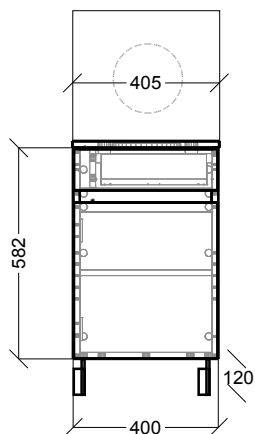

To see the complete KADO range go to www.reece.com.au/bathrooms

STANDARD SIZES	900mm Left Hand Bowl	900mm Right Hand Bowl	1200mm Left Hand Bowl	1200mm Right Hand Bowl	1500mm Left Hand Bowl	1500mm Right Hand Bowl
Width (mm)	900	900	1200	1200	1500	1500
Depth (mm)	500	500	500	500	500	500
Height (mm)	515	515	515	515	515	515
Number of Drawers	2	2	3	3	3	3

VANITY UNIT:

900mm Left Hand Bowl

900mm Right Hand Bowl

End View (All Sizes)

1200mm Left Hand Bowl

1200mm Right Hand Bowl

1500mm Left Hand Bowl

1500mm Right Hand Bowl

KADO ASPECT

SENSOMATIC DRAWER OPTION: (OPTIONAL EXTRA)

Dimensions are nominal measurements only.

KADO ASPECT

SHAVING CABINET:

MOBILE:

TALL BOY:

KADO ASPECT

WALL CABINETS:

1800MM:

1400MM: