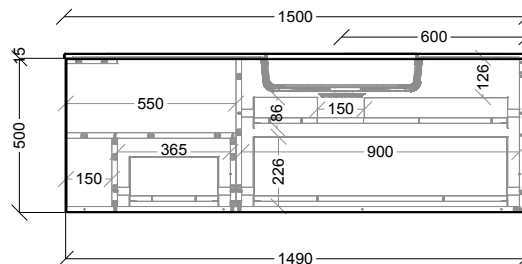

To see the complete KADO range go to www.reece.com.au/bathrooms

STANDARD SIZES	900mm Left Hand Bowl	900mm Right Hand Bowl	1200mm Left Hand Bowl	1200mm Right Hand Bowl	1500mm Left Hand Bowl	1500mm Right Hand Bowl
Width (mm)	900	900	1200	1200	1500	1500
Depth (mm)	500	500	500	500	500	500
Height (mm)	515	515	515	515	515	515
Number of Drawers	2	2	3	3	3	3

VANITY UNIT:

900mm Left Hand Bowl

900mm Right Hand Bowl

End View (All Sizes)

1200mm Left Hand Bowl

1200mm Right Hand Bowl

1500mm Left Hand Bowl

1500mm Right Hand Bowl

KADO ASPECT

SENSOMATIC DRAWER OPTION: (OPTIONAL EXTRA)

Dimensions are nominal measurements only.

KADO ASPECT

SHAVING CABINET:

MOBILE:

TALL BOY:

KADO ASPECT

WALL CABINETS:

1800MM:

1400MM: