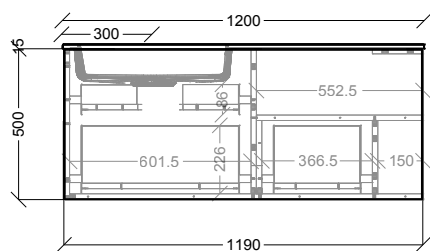

To see the complete KADO range go to www.reece.com.au/bathrooms

STANDARD SIZES	900mm Left Hand Bowl	900mm Right Hand Bowl	1200mm Left Hand Bowl	1200mm Right Hand Bowl	1500mm Left Hand Bowl	1500mm Right Hand Bowl
Width (mm)	900	900	1200	1200	1500	1500
Depth (mm)	500	500	500	500	500	500
Height (mm)	515	515	515	515	515	515
Number of Drawers	2	2	3	3	3	3

VANITY UNIT:

900mm Left Hand Bowl

900mm Right Hand Bowl

End View (All Sizes)

1200mm Left Hand Bowl

1200mm Right Hand Bowl

1500mm Left Hand Bowl

1500mm Right Hand Bowl

KADO ASPECT

SENSOMATIC DRAWER OPTION: (OPTIONAL EXTRA)

Dimensions are nominal measurements only.

KADO ASPECT

SHAVING CABINET:

MOBILE:

TALL BOY:

KADO ASPECT

WALL CABINETS:

1800MM:

1400MM: