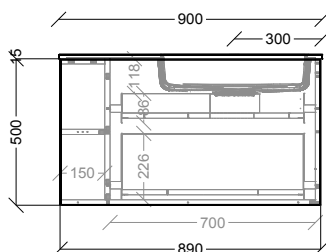

To see the complete KADO range go to www.reece.com.au/bathrooms

STANDARD SIZES	900mm Left Hand Bowl	900mm Right Hand Bowl	1200mm Left Hand Bowl	1200mm Right Hand Bowl	1500mm Left Hand Bowl	1500mm Right Hand Bowl
Width (mm)	900	900	1200	1200	1500	1500
Depth (mm)	500	500	500	500	500	500
Height (mm)	515	515	515	515	515	515
Number of Drawers	2	2	3	3	3	3

VANITY UNIT:

900mm Left Hand Bowl

900mm Right Hand Bowl

End View (All Sizes)

1200mm Left Hand Bowl

1200mm Right Hand Bowl

1500mm Left Hand Bowl

1500mm Right Hand Bowl

KADO ASPECT

SENSOMATIC DRAWER OPTION: (OPTIONAL EXTRA)

Dimensions are nominal measurements only.

KADO ASPECT

SHAVING CABINET:

MOBILE:

TALL BOY:

KADO ASPECT