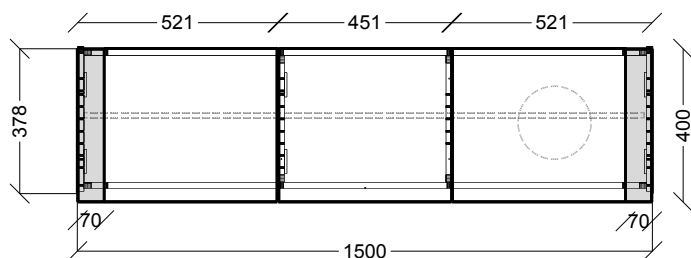

To see the complete KADO range go to www.reece.com.au/bathrooms

STANDARD SIZES	900mm Left Hand Bowl	900mm Right Hand Bowl	1200mm Left Hand Bowl	1200mm Right Hand Bowl	1500mm Left Hand Bowl	1500mm Right Hand Bowl
Width (mm)	900	900	1200	1200	1500	1500
Depth (mm)	500	500	500	500	500	500
Height (mm)	515	515	515	515	515	515
Number of Drawers	2	2	3	3	3	3

VANITY UNIT:

900mm Left Hand Bowl

900mm Right Hand Bowl

End View (All Sizes)

1200mm Left Hand Bowl

1200mm Right Hand Bowl

1500mm Left Hand Bowl

1500mm Right Hand Bowl

KADO ASPECT

SENSOMATIC DRAWER OPTION: (OPTIONAL EXTRA)

Dimensions are nominal measurements only.

KADO ASPECT

SHAVING CABINET:

MOBILE:

TALL BOY:

KADO ASPECT

WALL CABINETS:

1800MM:

1400MM: