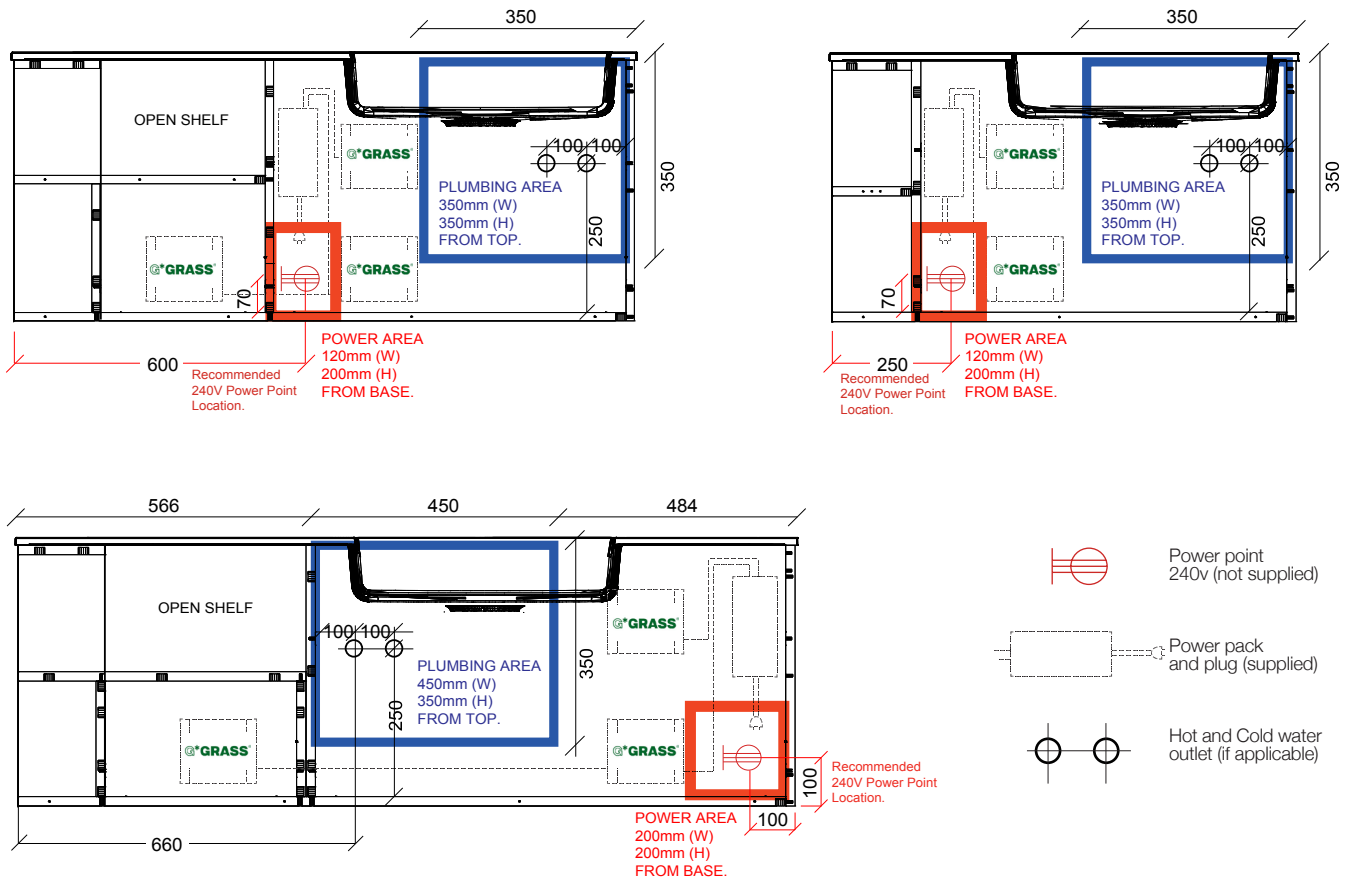

To see the complete KADO range go to www.reece.com.au/bathrooms

STANDARD SIZES	900mm Left Hand Bowl	900mm Right Hand Bowl	1200mm Left Hand Bowl	1200mm Right Hand Bowl	1500mm Left Hand Bowl	1500mm Right Hand Bowl
Width (mm)	900	900	1200	1200	1500	1500
Depth (mm)	500	500	500	500	500	500
Height (mm)	515	515	515	515	515	515
Number of Drawers	2	2	3	3	3	3

VANITY UNIT:

900mm Left Hand Bowl

900mm Right Hand Bowl

End View (All Sizes)

1200mm Left Hand Bowl

1200mm Right Hand Bowl

1500mm Left Hand Bowl

1500mm Right Hand Bowl

KADO ASPECT

SENSOMATIC DRAWER OPTION: (OPTIONAL EXTRA)

Dimensions are nominal measurements only.

KADO ASPECT

SHAVING CABINET:

MOBILE:

TALL BOY:

KADO ASPECT

WALL CABINETS:

1800MM:

1400MM: