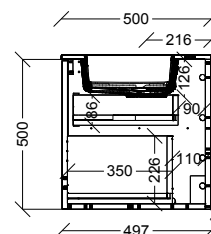

To see the complete KADO range go to www.reece.com.au/bathrooms

STANDARD SIZES	900mm Left Hand Bowl	900mm Right Hand Bowl	1200mm Left Hand Bowl	1200mm Right Hand Bowl	1500mm Left Hand Bowl	1500mm Right Hand Bowl
Width (mm)	900	900	1200	1200	1500	1500
Depth (mm)	500	500	500	500	500	500
Height (mm)	515	515	515	515	515	515
Number of Drawers	2	2	3	3	3	3

VANITY UNIT:

900mm Left Hand Bowl

900mm Right Hand Bowl

End View (All Sizes)

1200mm Left Hand Bowl

1200mm Right Hand Bowl

1500mm Left Hand Bowl

1500mm Right Hand Bowl

KADO ASPECT

SENSOMATIC DRAWER OPTION: (OPTIONAL EXTRA)

Dimensions are nominal measurements only.

KADO ASPECT

SHAVING CABINET:

MOBILE:

TALL BOY:

KADO ASPECT

WALL CABINETS:

1800MM:

1400MM: