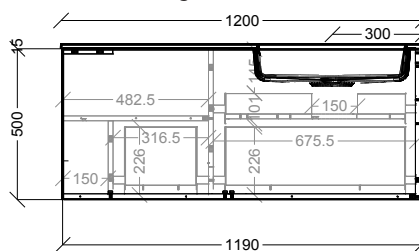

To see the complete KADO range go to www.reece.com.au/bathrooms

STANDARD SIZES	900mm Left Hand Bowl	900mm Right Hand Bowl	1200mm Left Hand Bowl	1200mm Right Hand Bowl	1500mm Left Hand Bowl	1500mm Right Hand Bowl
Width (mm)	900	900	1200	1200	1500	1500
Depth (mm)	500	500	500	500	500	500
Height (mm)	515	515	515	515	515	515
Number of Drawers	2	2	3	3	3	3

VANITY UNIT:

900mm Left Hand Bowl

900mm Right Hand Bowl

End View (All Sizes)

1200mm Left Hand Bowl

1200mm Right Hand Bowl

1500mm Left Hand Bowl

1500mm Right Hand Bowl

KADO ASPECT

SENSOMATIC DRAWER OPTION: (OPTIONAL EXTRA)

Dimensions are nominal measurements only.

KADO ASPECT

SHAVING CABINET:

MOBILE:

TALL BOY:

KADO ASPECT

WALL CABINETS:

1800MM:

1400MM: