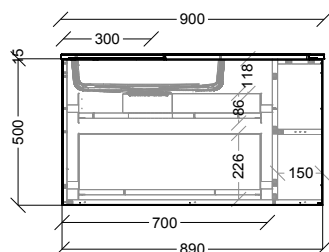

To see the complete KADO range go to www.reece.com.au/bathrooms

STANDARD SIZES	900mm Left Hand Bowl	900mm Right Hand Bowl	1200mm Left Hand Bowl	1200mm Right Hand Bowl	1500mm Left Hand Bowl	1500mm Right Hand Bowl
Width (mm)	900	900	1200	1200	1500	1500
Depth (mm)	500	500	500	500	500	500
Height (mm)	515	515	515	515	515	515
Number of Drawers	2	2	3	3	3	3

VANITY UNIT:

900mm Left Hand Bowl

900mm Right Hand Bowl

End View (All Sizes)

1200mm Left Hand Bowl

1200mm Right Hand Bowl

1500mm Left Hand Bowl

1500mm Right Hand Bowl

KADO ASPECT

SENSOMATIC DRAWER OPTION: (OPTIONAL EXTRA)

Dimensions are nominal measurements only.

KADO ASPECT

SHAVING CABINET:

MOBILE:

TALL BOY:

KADO ASPECT