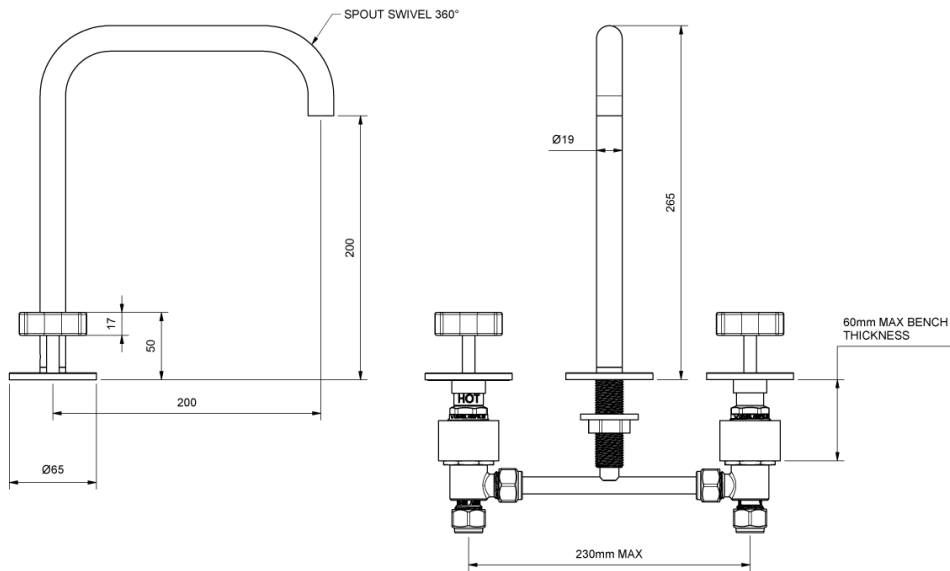

Milli Exo Hob Sink Set Chrome (4 Star)

2299048

SPECIFICATIONS

Recommended Use	Domestic, Hotel & Commercial
Colour	Chrome
Finish	Polished
Body Material	Electroplated Brass
Recommended Pressure Range	150 - 500 kPa
Maximum Continuous Working Temperature	80 deg C
Suitable for Storage Tank Hot Water	Yes
Suitable for Continuous Flow Hot Water	Yes
Suitable for Gravity Feed Hot Water	No

WARRANTY

Warranty - Domestic Use	15 Years
Spare Parts & Labour	5 Years

Please refer to Warranty Page for full Terms and Conditions

Dimensions are nominal measurements only.

CLEANING RECOMMENDATIONS:

We recommend the use of soapy water or approved cleaners. This product should not be cleaned with abrasive materials. Damage caused by any improper treatment is not covered by the product warranty. Refer to Warranty Conditions

Disclaimer: Products in this specification manual must by regulation be installed by licensed and registered trade people. The manufacturer/distributor reserves the right to vary specifications or delete models from their range without prior notification. Dimensions are nominal measurements only. Dimensions and set-outs listed are correct at time of publication however the manufacturer/distributor takes no responsibility for printing errors.

Published 30/09/2022

To see the complete Milli range go to www.reece.com.au