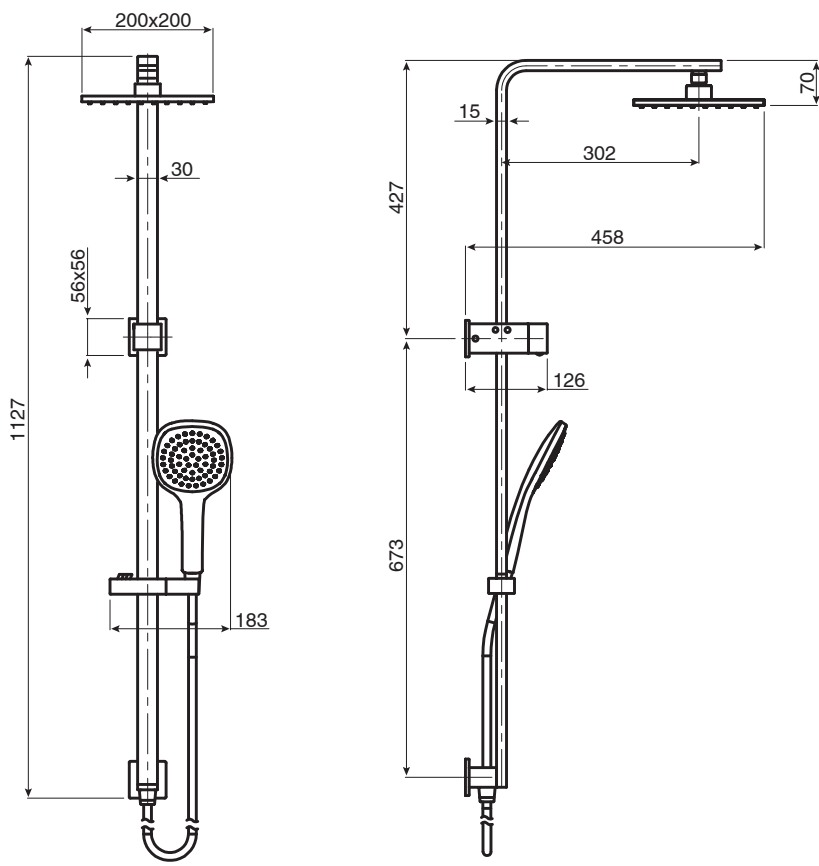

mizu

Mizu Bloc MK2 Twin Waterrail 200mm ABS Overhead Matte Black (3*)

SPECIFICATIONS

Recommended Use	Domestic, Hotel & Commercial
Colour	Matte Black
Colour Availability	Chrome, Matte Black
Recommended Pressure Range	150 - 500kPa
Max Continuous Working Pressure	500kPa
Max Continuous Working Temperature	80°C
Suitable for Storage Tank Hot Water	Yes
Suitable for Continuous Flow Hot Water	Yes
Suitable for Gravity Feed Hot Water	No

*Hot and Cold water inlet pressure should be equal
Shower fitted with dual check valves and 1530mm long shower hose*

WARRANTY

Warranty - Domestic Use	10 Years
Spare Parts & Labour	12 Months

Please refer to Warranty Page for full Terms and Conditions

Dimensions are nominal measurements only.

Disclaimer: Products in this specification manual must by regulation be installed by licensed and registered trade people. The manufacturer/distributor reserves the right to vary specifications or delete models from their range without prior notification. Dimensions are nominal measurements only. Dimensions and set-outs listed are correct at time of publication however the manufacturer/distributor takes no responsibility for printing errors.