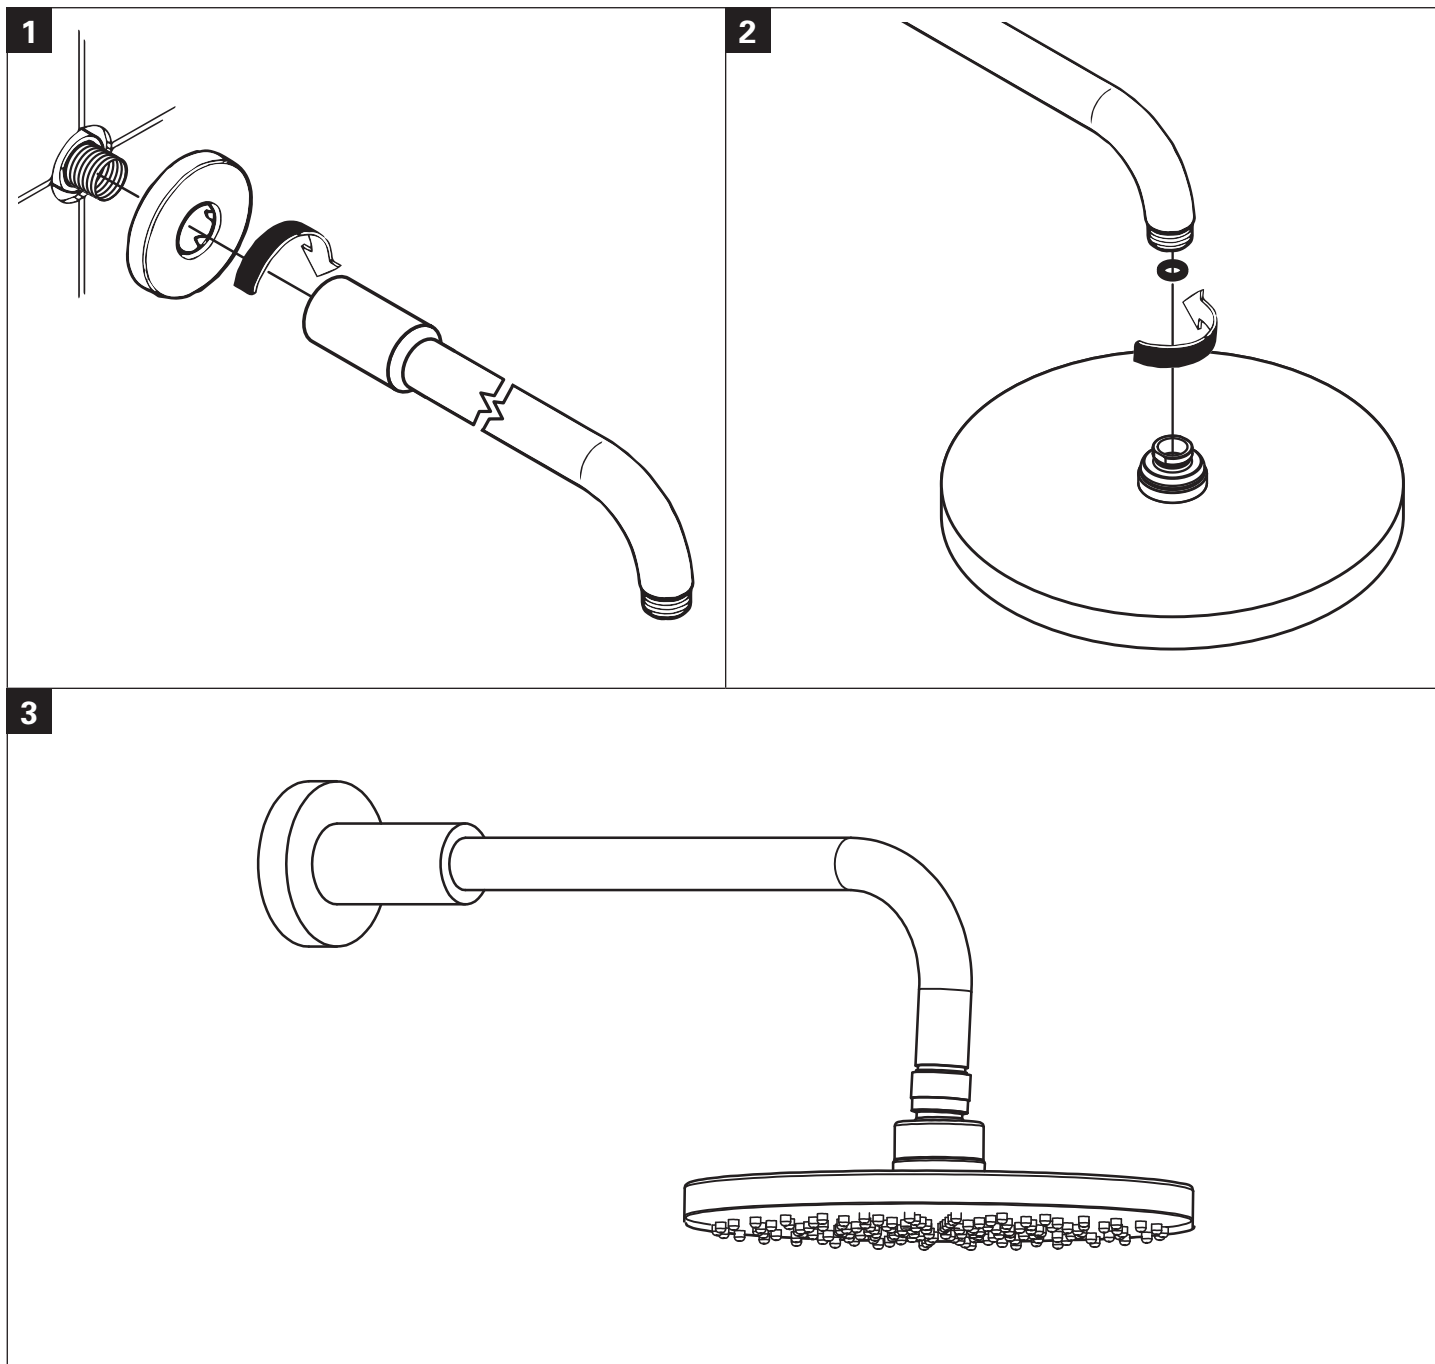

NEW TEMPESTA COSMOPOLITAN - WHITE
200MM SHOWER WITH 330MM SHOWER ARM
MODEL # 26497001/26497002

Pure Freude
an Wasser

Product Specifications

Product Description:
New Tempesta Cosmopolitan Wall Shower on arm

Standard Specification:
Spray pattern: Rain

330mm wall arm
Ball joint 20 degrees rotatable

GROHE StarLight® chrome finish **GROHE EcoJoy® 9**
Litres per min

Installation instructions

Installation Instructions

NEW TEMPESTA COSMOPOLITAN - WHITE
200MM SHOWER WITH 330MM SHOWER ARM
MODEL # 26497001/26497002

Pure Freude
an Wasser

Spare Parts

Pos.-nr.	Product Description	Order-nr.	Units per package
1	Shower head washers	45933000	1
2	Shower rose	26497001	1