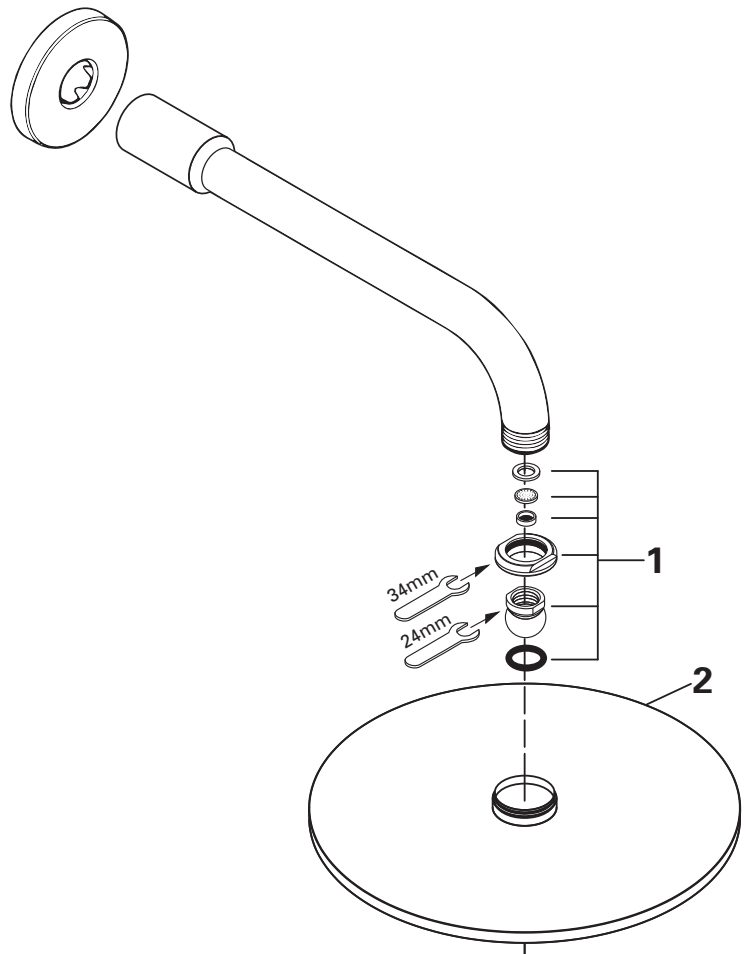

NEW TEMPESTA COSMOPOLITAN - WHITE
200MM SHOWER WITH 330MM SHOWER ARM
MODEL # 26497001/26497002

Pure Freude
an Wasser

Product Specifications

Product Description:
New Tempesta Cosmopolitan Wall Shower on arm

NEW TEMPESTA COSMOPOLITAN - WHITE
200MM SHOWER WITH 330MM SHOWER ARM
MODEL # 26497001/26497002

Pure Freude
an Wasser

Spare Parts

Pos.-nr.	Product Description	Order-nr.	Units per package
1	Shower head washers	45933000	1
2	Shower rose	26497001	1