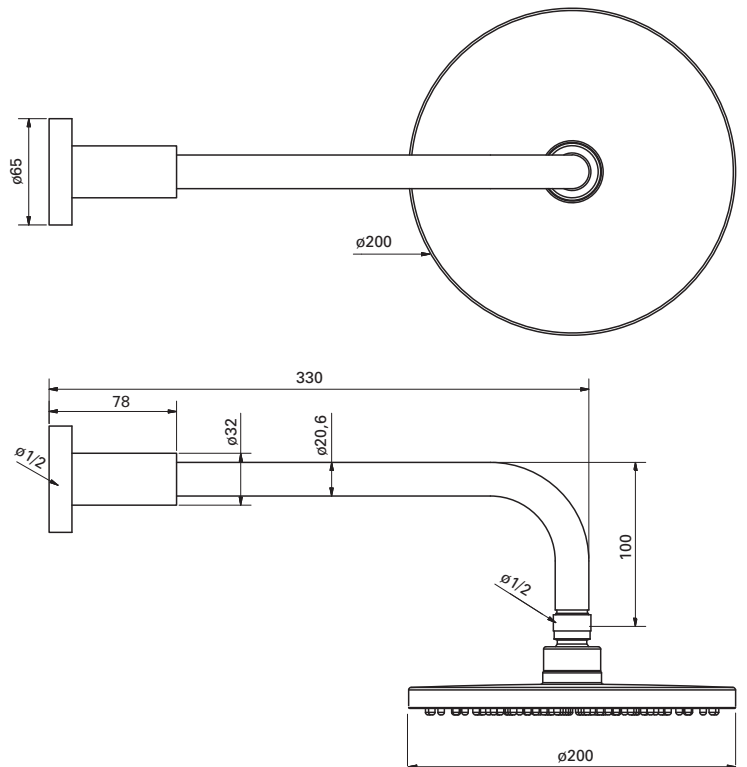

NEW TEMPESTA COSMOPOLITAN - WHITE
200MM SHOWER WITH 330MM SHOWER ARM
MODEL # 26497001/26497002

Pure Freude
an Wasser

Product Specifications

Product Description:
New Tempesta Cosmopolitan Wall Shower on arm

Standard Specification:
Spray pattern: Rain

330mm wall arm
Ball joint 20 degrees rotatable

GROHE StarLight® chrome finish **GROHE EcoJoy® 9**
Litres per min

Installation instructions

Installation Instructions

NEW TEMPESTA COSMOPOLITAN - WHITE
200MM SHOWER WITH 330MM SHOWER ARM
MODEL # 26497001/26497002

Pure Freude
an Wasser

Spare Parts

Pos.-nr.	Product Description	Order-nr.	Units per package
1	Shower head washers	45933000	1
2	Shower rose	26497001	1