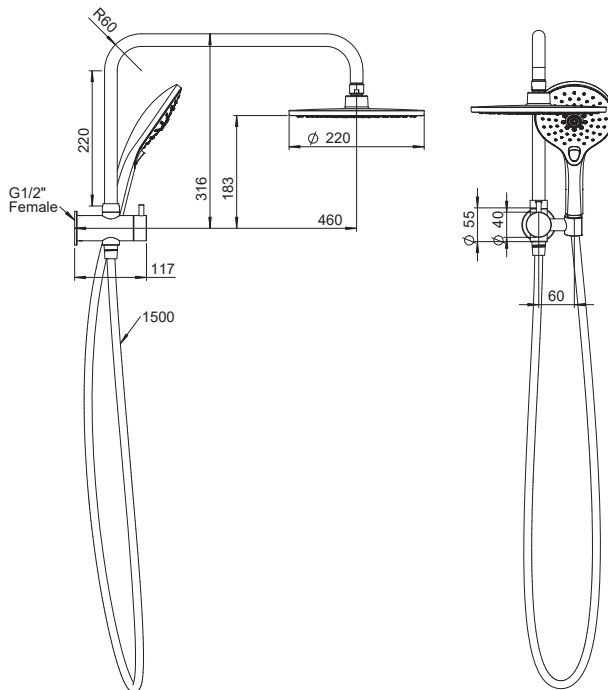

Posh

Posh Domaine Short Twin Shower Matte Black (3*)

SPECIFICATIONS

Recommended Use	Domestic, Commercial, Hotel
Colour	Matte Black
Recommended Pressure Range	150kpa - 500kpa
Max Continuous Working Pressure	500kpa
Max Continuous Working Temperature	0 - 60°C
Suitable for Storage Tank Hot Water	Yes
Suitable for Continuous Flow Hot Water	Yes
Suitable for Gravity Feed Hot Water	No
Standard	AS/NZS 3662

WARRANTY

Warranty - Domestic Use	10 Years
Spare Parts & Labour	1 Year

Please refer to Warranty Page for full Terms and Conditions

Dimensions are nominal measurements only.

Disclaimer: Products in this specification manual must by regulation be installed by licensed and registered trade people. The manufacturer/distributor reserves the right to vary specifications or delete models from their range without prior notification. Dimensions are nominal measurements only. Dimensions and set-outs listed are correct at time of publication however the manufacturer/distributor takes no responsibility for printing errors.