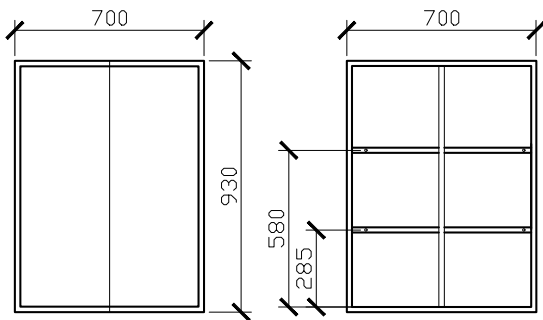

## Butterfly Shaving Cabinet

500W X 150D X 930H

STANDARD SIZES

SIDE VIEW for all sizes

700W X 150D X 930H

1000W X 150D X 930H

### STANDARD SIZES

1500W X 150D X 930H

SIDE VIEW for all sizes

1800W X 150D X 930H

### 400-600W X 150D X 680-980H

### 901-1200W X 150D X 680-980H