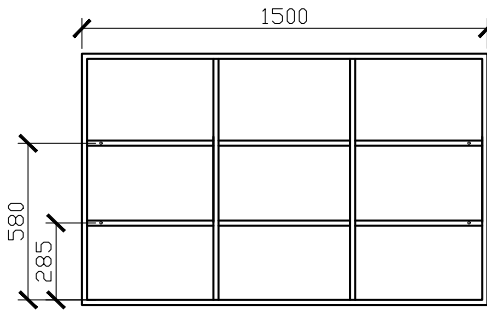

## Butterfly Shaving Cabinet

500W X 150D X 930H

STANDARD SIZES

SIDE VIEW for all sizes

700W X 150D X 930H

1000W X 150D X 930H

### STANDARD SIZES

1500W X 150D X 930H

SIDE VIEW for all sizes

1800W X 150D X 930H

### 400-600W X 150D X 680-980H

### 901-1200W X 150D X 680-980H