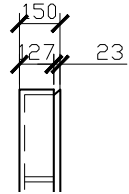

### STANDARD SIZES

1500W X 150D X 930H

SIDE VIEW for all sizes

1800W X 150D X 930H

### 701-900W X 150D X 680-980H

### 901-1200W X 150D X 680-980H

## Butterfly Shaving Cabinet

CUSTOM SIZES

1201-1600W X 150D X 680-980H

SIDE VIEW for all sizes

1601-1799W X 150D X 680-980H

1801-2000W X 150D X 680-980H