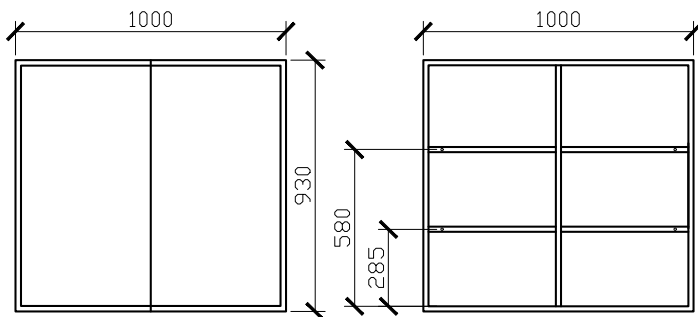

## Butterfly Shaving Cabinet

500W X 150D X 930H

STANDARD SIZES

SIDE VIEW for all sizes

700W X 150D X 930H

1000W X 150D X 930H

### STANDARD SIZES

1500W X 150D X 930H

SIDE VIEW for all sizes

1800W X 150D X 930H

### 400-600W X 150D X 680-980H

### 901-1200W X 150D X 680-980H