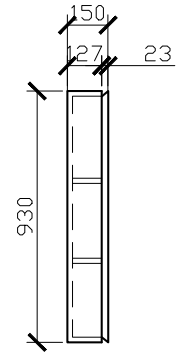

## Butterfly Shaving Cabinet

500W X 150D X 930H

STANDARD SIZES

SIDE VIEW for all sizes

700W X 150D X 930H

1000W X 150D X 930H

### STANDARD SIZES

1500W X 150D X 930H

SIDE VIEW for all sizes

1800W X 150D X 930H

### 400-600W X 150D X 680-980H

### 901-1200W X 150D X 680-980H