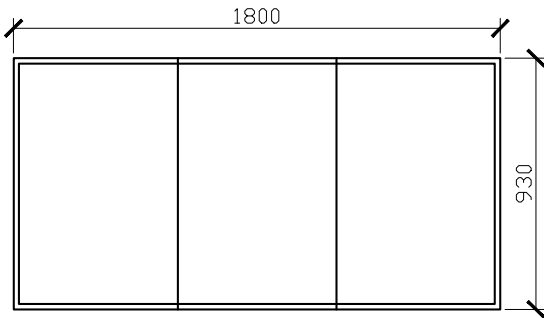

## Butterfly Shaving Cabinet

500W X 150D X 930H

STANDARD SIZES

SIDE VIEW for all sizes

700W X 150D X 930H

1000W X 150D X 930H

### STANDARD SIZES

1500W X 150D X 930H

SIDE VIEW for all sizes

1800W X 150D X 930H

### 400-600W X 150D X 680-980H

### 901-1200W X 150D X 680-980H