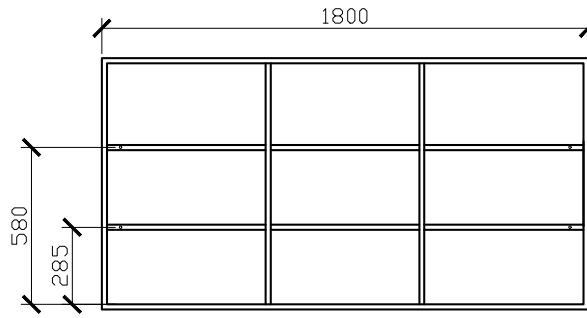

### STANDARD SIZES

1500W X 150D X 930H

SIDE VIEW for all sizes

1800W X 150D X 930H