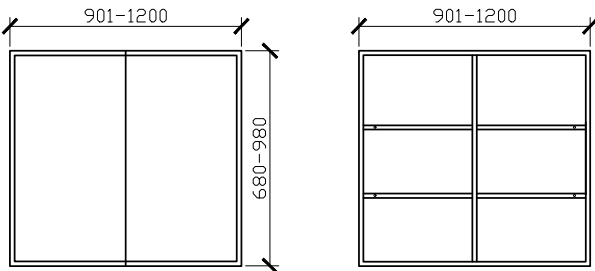

### STANDARD SIZES

1500W X 150D X 930H

SIDE VIEW for all sizes

1800W X 150D X 930H

### 400-600W X 150D X 680-980H

### SIDE VIEW for all sizes

### 901-1200W X 150D X 680-980H