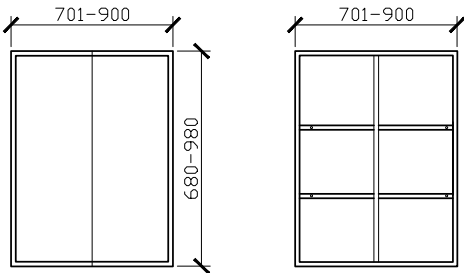

### STANDARD SIZES

1500W X 150D X 930H

SIDE VIEW for all sizes

1800W X 150D X 930H

## Butterfly Shaving Cabinet

CUSTOM SIZES

### 400-600W X 150D X 680-980H

### 901-1200W X 150D X 680-980H