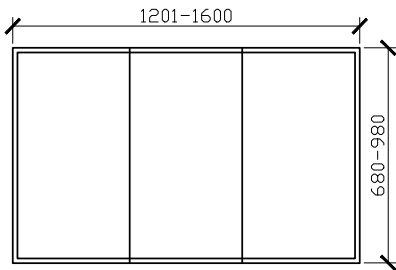

Butterfly Shaving Cabinet

CUSTOM SIZES

1201-1600W X 150D X 680-980H