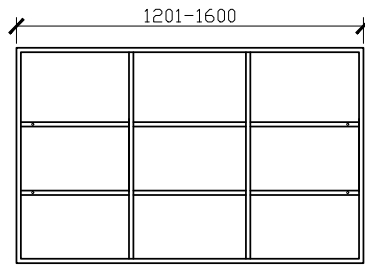

Butterfly Shaving Cabinet

CUSTOM SIZES

1201-1600W X 150D X 680-980H