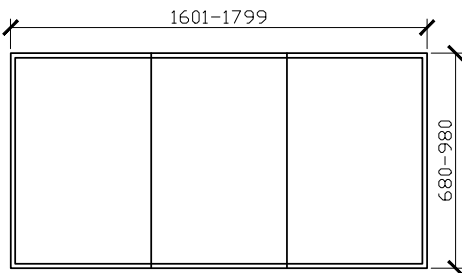

### STANDARD SIZES

1500W X 150D X 930H

SIDE VIEW for all sizes

1800W X 150D X 930H

### 701-900W X 150D X 680-980H

### 901-1200W X 150D X 680-980H

## Butterfly Shaving Cabinet

CUSTOM SIZES

1201-1600W X 150D X 680-980H

SIDE VIEW for all sizes

1601-1799W X 150D X 680-980H

1801-2000W X 150D X 680-980H