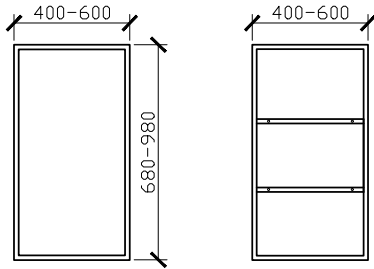

## Butterfly Shaving Cabinet

500W X 150D X 930H

STANDARD SIZES

SIDE VIEW for all sizes

700W X 150D X 930H

1000W X 150D X 930H

### STANDARD SIZES

1500W X 150D X 930H

SIDE VIEW for all sizes

1800W X 150D X 930H

### 400-600W X 150D X 680-980H

### 901-1200W X 150D X 680-980H