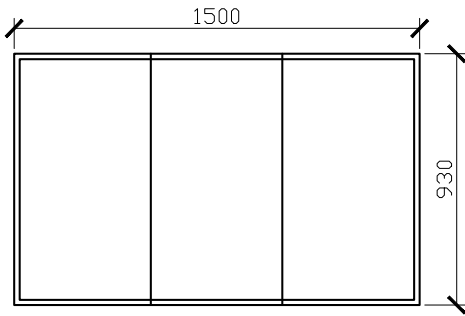

## Butterfly Shaving Cabinet

500W X 150D X 930H

STANDARD SIZES

SIDE VIEW for all sizes

700W X 150D X 930H

1000W X 150D X 930H

### STANDARD SIZES

1500W X 150D X 930H

SIDE VIEW for all sizes

1800W X 150D X 930H

### 400-600W X 150D X 680-980H

### 901-1200W X 150D X 680-980H