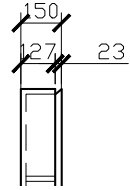

SIDE VIEW for all sizes