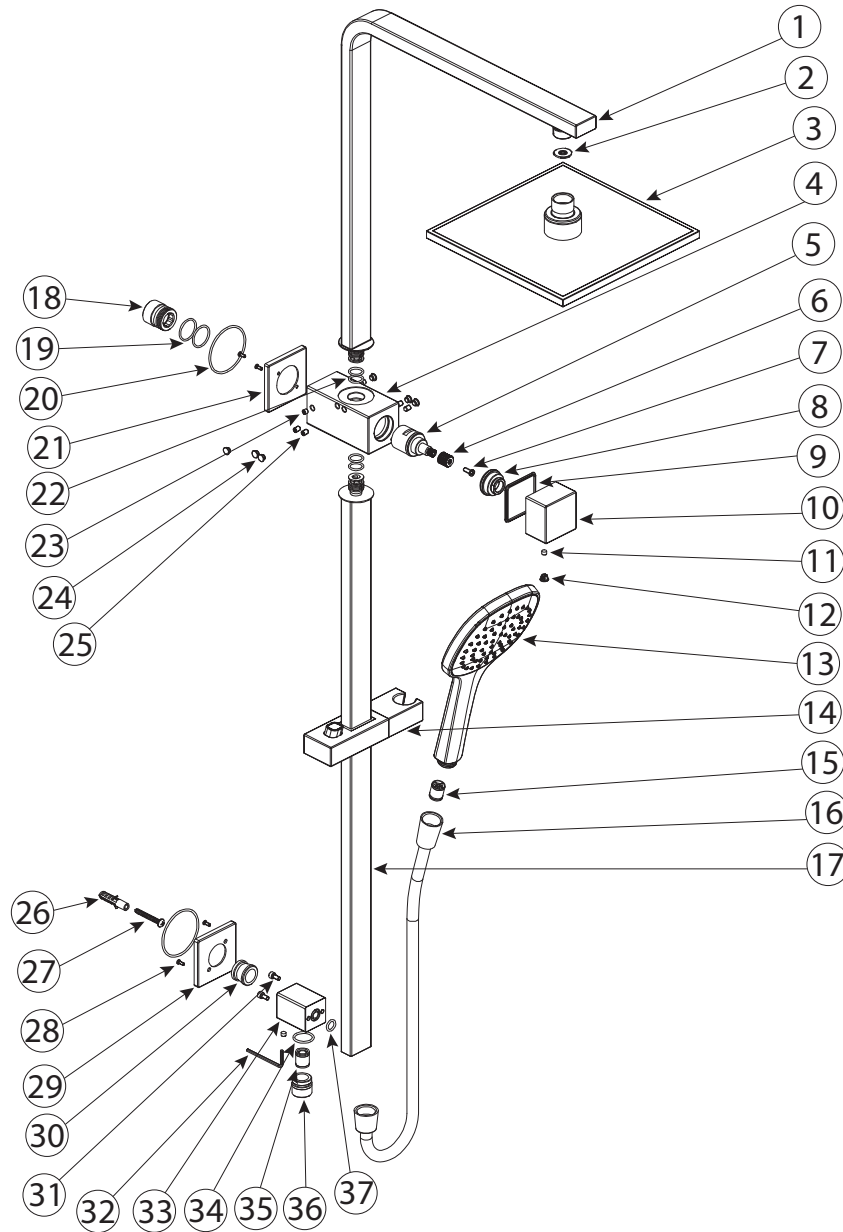

## Mizu Bloc MK2 Twin Waterrail 200mm ABS Overhead Chrome (3\*)

Number	Part
1	Overhead Rail
2	Flow Regulator
3	Showerhead
4	Diverter Body
5	Headwork
6	Gear Sleeve
7	Screw
8	Bonnet
9	Friction Ring
10	Handle
11	Screw
12	Plug

13	Handshower
14	Slider Bracket
15	Check Valve with Flow Regulator
16	Shower Hose
17	Bottom Rail
18	Water Inlet Connection
19-20	O-Ring
21	Wall Flange
22	O-Ring
23	Screw
24	Silicone Plug
25	Screw

26	Expansion Screw
27	Self Tapping Screw
28	Screw
29	Wall Flange
30	Bottom Rail Fixing
31	Screw
32	Spanner
33	Wall Bracket
34	O-Ring
35	Check Valve
36	Flexible Hose Connector
37	O-Ring