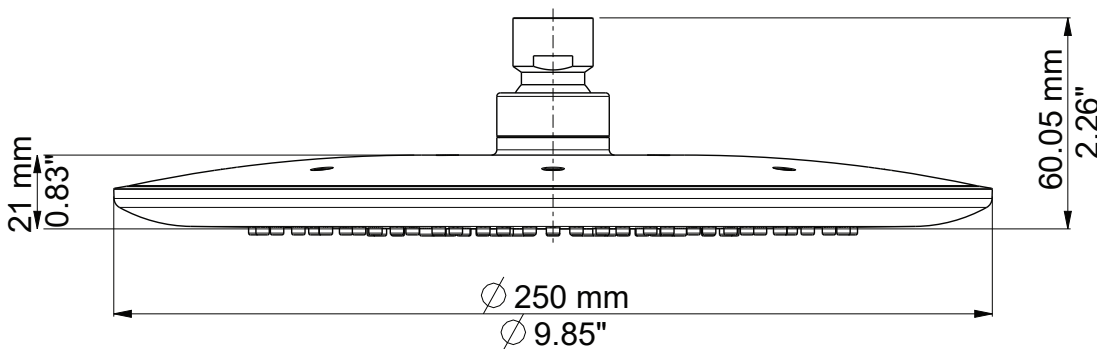

Nikles Pearl Round Shower Head 250mm Chrome (3*)

SPECIFICATIONS

| | |
|--|------------------------------|
| Recommended Use | Domestic, Hotel & Commercial |
| Colour | Chrome |
| Recommended Pressure Range | 150 - 500kPa |
| Max Continuous Working Pressure | 500kPa |
| Max Continuous Working Temperature | 60°C |
| Recommended Temperature | 40°C |
| Suitable for Storage Tank Hot Water | Yes |
| Suitable for Continuous Flow Hot Water | Yes |
| Suitable for Gravity Feed Hot Water | No |

Dimensions are nominal measurements only.

Disclaimer: Products in this specification manual must by regulation be installed by licensed and registered trade people. The manufacturer/distributor reserves the right to vary specifications or delete models from their range without prior notification. Dimensions are nominal measurements only. Dimensions and set-outs listed are correct at time of publication however the manufacturer/distributor takes no responsibility for printing errors.