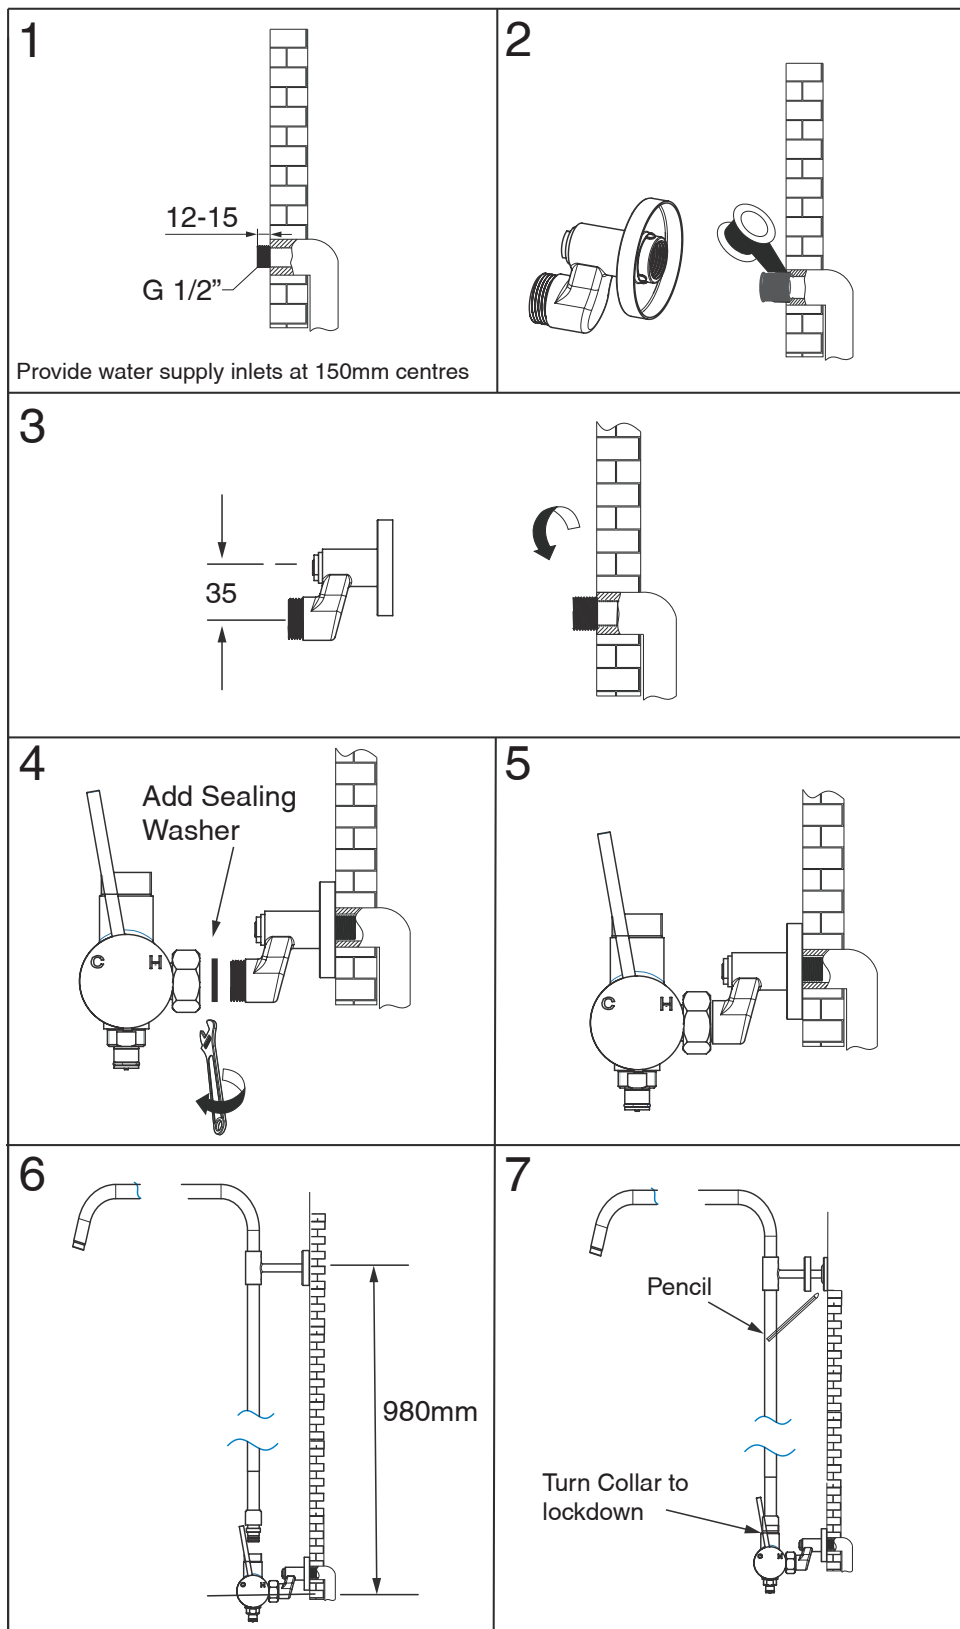

# Milli Inox Wall Mount Twin Rail Shower with 300mm Overhead (3\*)

Plumbers, please ensure a copy of the Installation Instructions are left with the end user for future reference

## Milli Inox Wall Mount Twin Rail Shower with 300mm Overhead (3\*)

<p><b>8</b></p> <p>Rotate offset inlets to make level</p>	<p><b>9</b></p> <p>Plastic Anchor</p>
<p><b>10</b></p>	<p><b>11</b></p> <p>Flow Controller &amp; Rubber Flat Washer</p>
<p><b>12</b></p> <p>Check Valve &amp; Rubber Flat Washer</p>	<p>Tools Required</p>