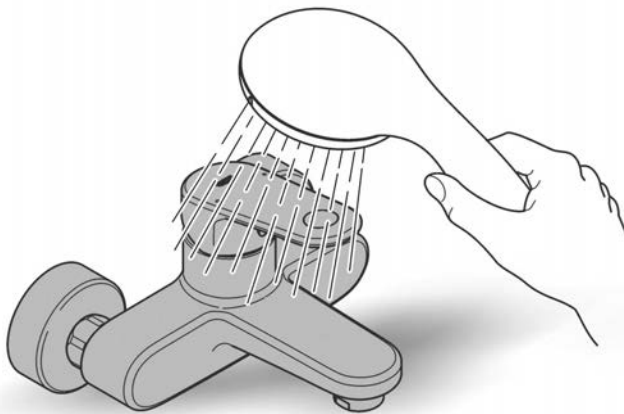

pull-out dual spray - switches back and forth

between regular flow and spray

diverter: laminar spray/SpeedClean shower jet

automatic return to laminar spray

swivel tubular spout

swivel area 360°

integrated non-return valve protected against backflow

flexible connection hoses

rapid installation system

integrated temperature limiter

min. recommended pressure 100 kPa

Installation  
instructions

Installation instructions

**Installation Instructions**

Flush piping system prior and after installation of fitting thoroughly!

Open cold and hot water supply and check connections for leakage!

**Care**

For directions on the care of this fitting, please refer to the accompanying care instructions.

48166000

SpeedClean

Pure Freude  
an Wasser