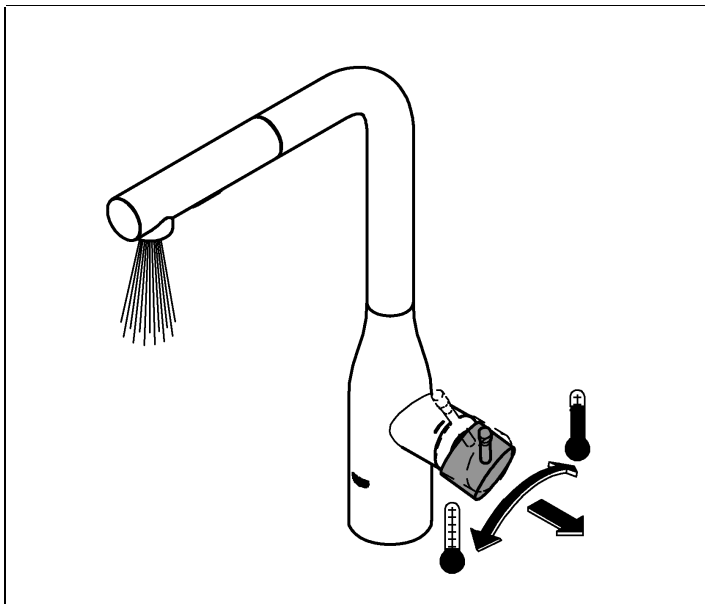

ESSENCE NEW  
PULL OUT DUAL SPRAY SINK MIXER  
MODEL #30371GN0

Pure Freude  
an Wasser

GROHE

Product Specifications

Product Description:

**Essence New**

Single-lever sink mixer 1/2"  
high spout

single hole installation

pull-out dual spray - switches back and forth

between regular flow and spray

diverter: laminar spray/SpeedClean shower jet

automatic return to laminar spray

swivel tubular spout

swivel area 360°

integrated non-return valve protected against backflow

flexible connection hoses

rapid installation system

integrated temperature limiter

min. recommended pressure 100 kPa

Installation  
instructions

Installation instructions

**Installation Instructions**

Flush piping system prior and after installation of fitting thoroughly!