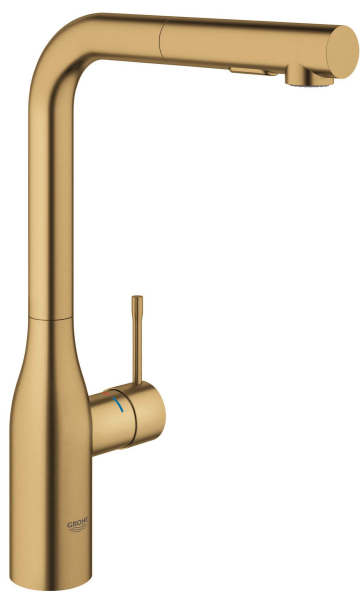

ESSENCE NEW  
PULL OUT DUAL SPRAY SINK MIXER  
MODEL #30371GN0

Pure Freude  
an Wasser

GROHE

Product Specifications

Product Description:

**Essence New**

Single-lever sink mixer 1/2"  
high spout

single hole installation

**GROHE StarLight** brushed cool sunrise finish

**GROHE SilkMove** 28 mm ceramic cartridge

**GROHE EasyDock** guarantees easy retraction and  
smooth docking back to the starting position

flow straightener

pull-out dual spray - switches back and forth

between regular flow and spray

diverter: laminar spray/SpeedClean shower jet

automatic return to laminar spray

swivel tubular spout

swivel area 360°

integrated non-return valve protected against backflow