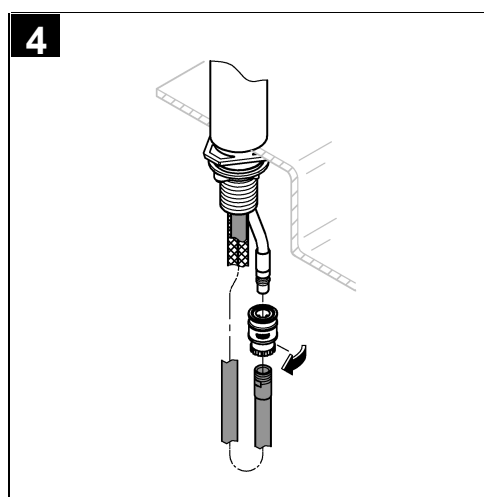

pull-out dual spray - switches back and forth

between regular flow and spray

diverter: laminar spray/SpeedClean shower jet

automatic return to laminar spray

swivel tubular spout

swivel area 360°

integrated non-return valve protected against backflow

flexible connection hoses

rapid installation system

integrated temperature limiter

min. recommended pressure 100 kPa

Installation  
instructions

Installation instructions

**Installation Instructions**

Flush piping system prior and after installation of fitting thoroughly!