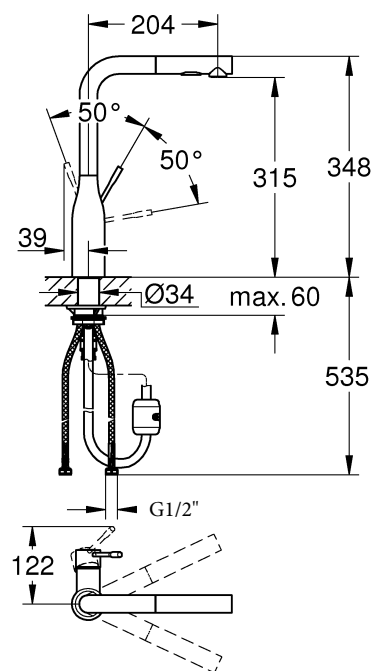

Product Description:

Essence New

Single-lever sink mixer 1/2"
high spout

single hole installation

GROHE StarLight brushed cool sunrise finish

GROHE SilkMove 28 mm ceramic cartridge

GROHE EasyDock guarantees easy retraction and
smooth docking back to the starting position

flow straightener

pull-out dual spray - switches back and forth

between regular flow and spray

diverter: laminar spray/SpeedClean shower jet

automatic return to laminar spray

swivel tubular spout

swivel area 360°

integrated non-return valve protected against backflow

flexible connection hoses

rapid installation system

integrated temperature limiter

min. recommended pressure 100 kPa