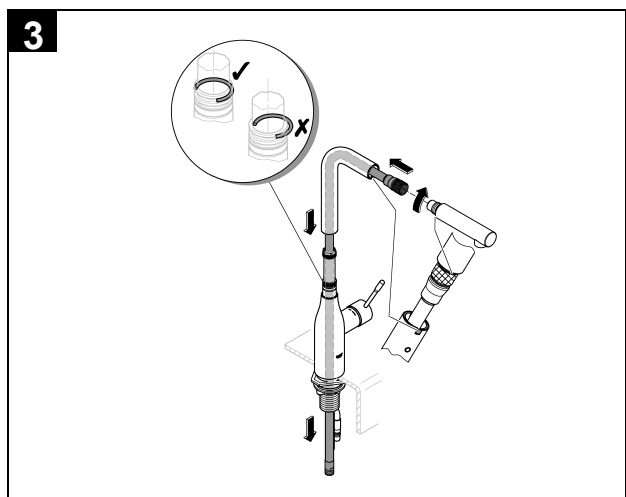

ESSENCE NEW  
PULL OUT DUAL SPRAY SINK MIXER  
MODEL #30371GN0

Pure Freude  
an Wasser

GROHE

Product Specifications

Product Description:

**Essence New**

Single-lever sink mixer 1/2"  
high spout

single hole installation

pull-out dual spray - switches back and forth

between regular flow and spray

diverter: laminar spray/SpeedClean shower jet

automatic return to laminar spray

swivel tubular spout

swivel area 360°

integrated non-return valve protected against backflow

flexible connection hoses

rapid installation system

integrated temperature limiter

min. recommended pressure 100 kPa

Installation  
instructions

Installation instructions

**Installation Instructions**

Flush piping system prior and after installation of fitting thoroughly!