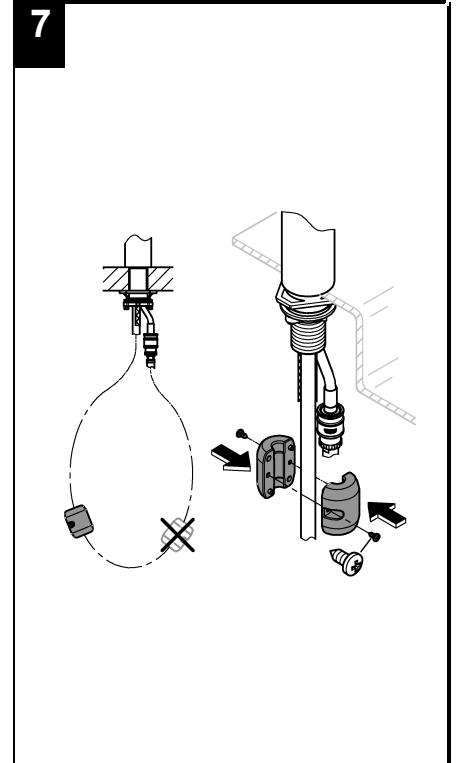

pull-out dual spray - switches back and forth

between regular flow and spray

diverter: laminar spray/SpeedClean shower jet

automatic return to laminar spray

swivel tubular spout

swivel area 360°

integrated non-return valve protected against backflow

flexible connection hoses

rapid installation system

integrated temperature limiter

min. recommended pressure 100 kPa

Installation  
instructions

Installation instructions

**Installation Instructions**

Flush piping system prior and after installation of fitting thoroughly!

Open cold and hot water supply and check connections for leakage!

**Care**

For directions on the care of this fitting, please refer to the accompanying care instructions.

48166000

SpeedClean

Pure Freude  
an Wasser