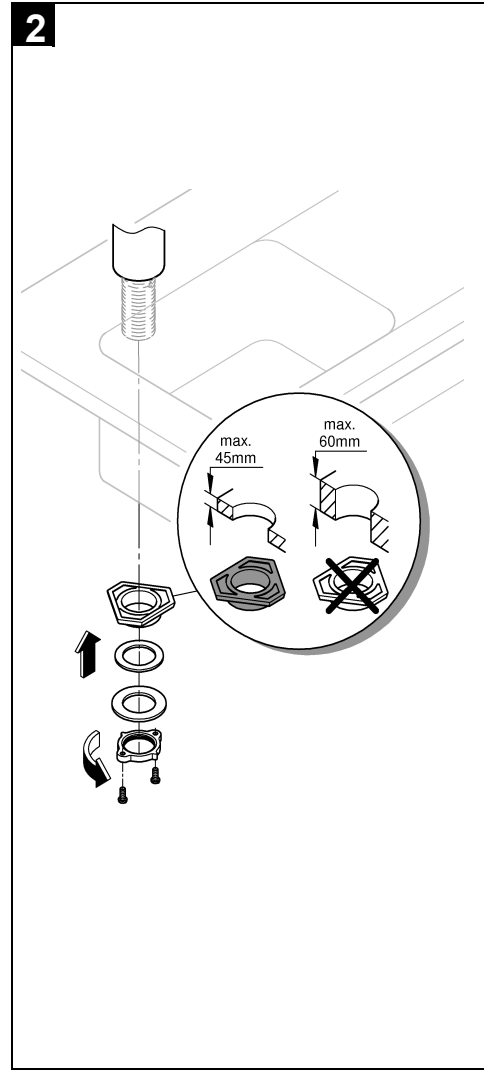

pull-out dual spray - switches back and forth

between regular flow and spray

diverter: laminar spray/SpeedClean shower jet

automatic return to laminar spray

swivel tubular spout

swivel area 360°

integrated non-return valve protected against backflow

flexible connection hoses

rapid installation system

integrated temperature limiter

min. recommended pressure 100 kPa

Installation  
instructions

Installation instructions

**Installation Instructions**

Flush piping system prior and after installation of fitting thoroughly!

Open cold and hot water supply and check connections for leakage!

**Care**

For directions on the care of this fitting, please refer to the accompanying care instructions.

48166000

SpeedClean

Pure Freude  
an Wasser