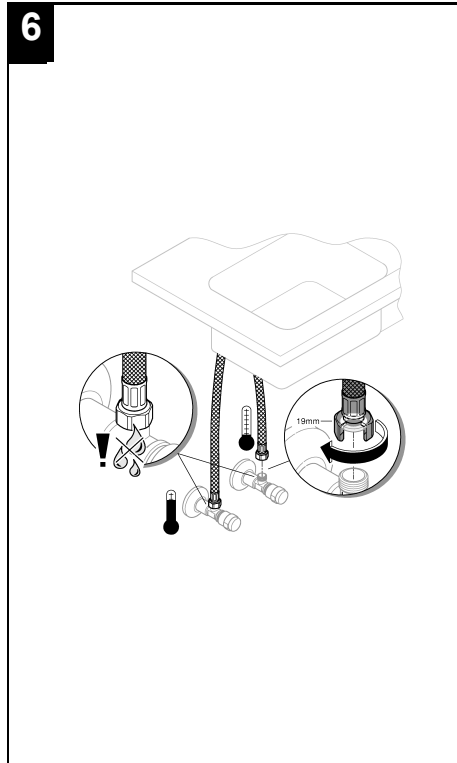

pull-out dual spray - switches back and forth

between regular flow and spray

diverter: laminar spray/SpeedClean shower jet

automatic return to laminar spray

swivel tubular spout

swivel area 360°

integrated non-return valve protected against backflow

flexible connection hoses

rapid installation system

integrated temperature limiter

min. recommended pressure 100 kPa

Installation  
instructions

Installation instructions

**Installation Instructions**

Flush piping system prior and after installation of fitting thoroughly!