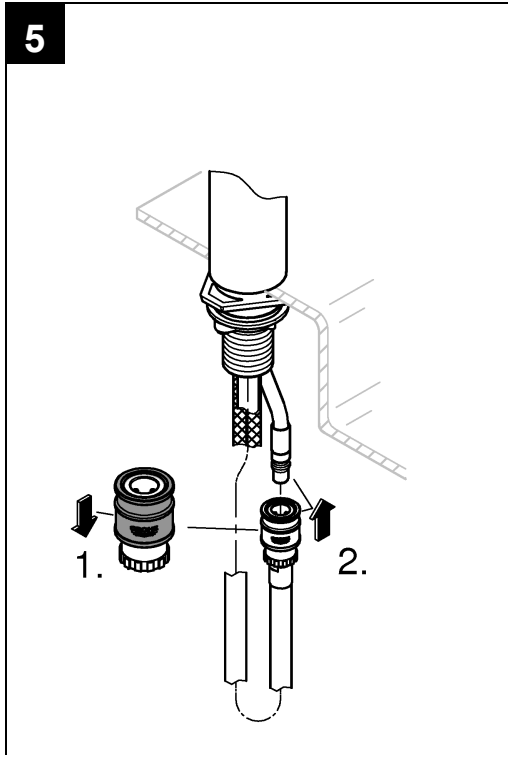

pull-out dual spray - switches back and forth

between regular flow and spray

diverter: laminar spray/SpeedClean shower jet

automatic return to laminar spray

swivel tubular spout

swivel area 360°

integrated non-return valve protected against backflow

flexible connection hoses

rapid installation system

integrated temperature limiter

min. recommended pressure 100 kPa

Installation  
instructions

Installation instructions

**Installation Instructions**

Flush piping system prior and after installation of fitting thoroughly!