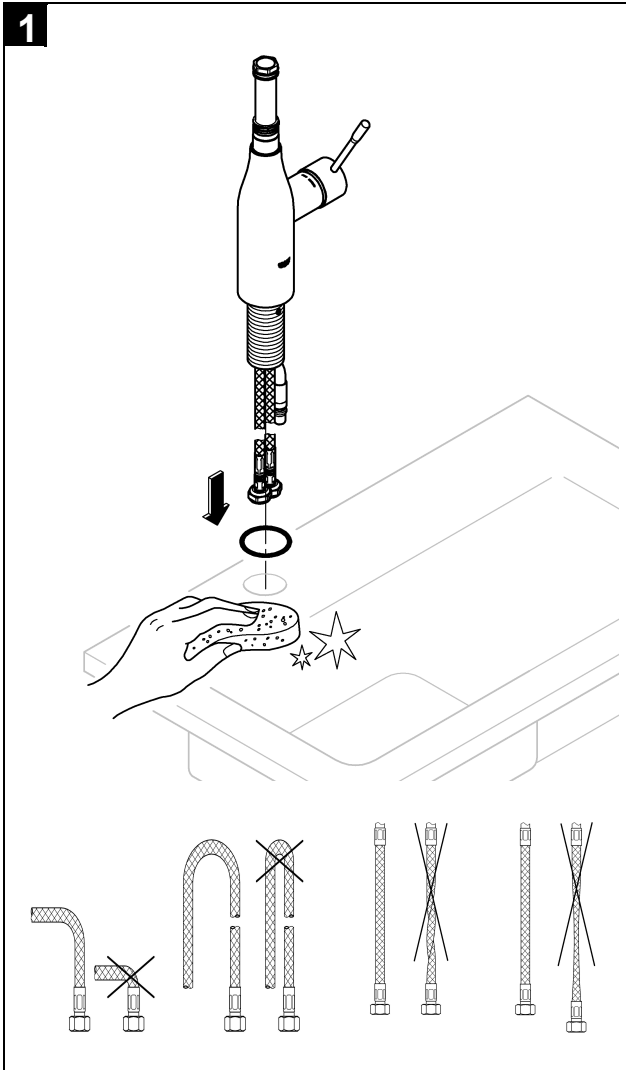

pull-out dual spray - switches back and forth

between regular flow and spray

diverter: laminar spray/SpeedClean shower jet

automatic return to laminar spray

swivel tubular spout

swivel area 360°

integrated non-return valve protected against backflow

flexible connection hoses

rapid installation system

integrated temperature limiter

min. recommended pressure 100 kPa

Installation  
instructions

Installation instructions

**Installation Instructions**

Flush piping system prior and after installation of fitting thoroughly!