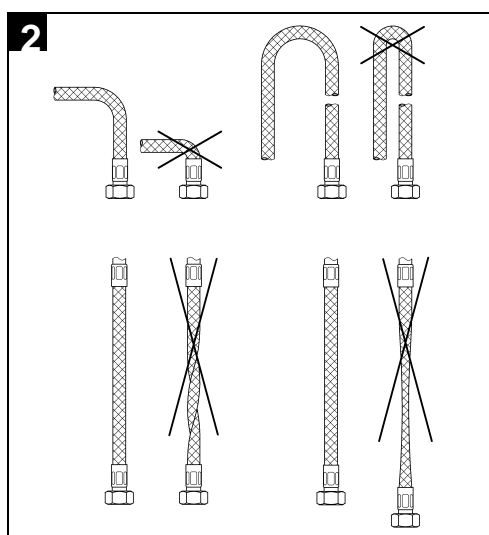

EUROSMART NEW
BASIN MIXER
MODEL #33161002

Pure Freude
an Wasser

Product Specifications

Product Description:

Eurosmart
Single-Lever Basin Mixer

S-Size
Single Hole installation
Metal Lever

GROHE SilkMove®
35 mm Ceramic Cartridge
Adjustable flow rate limiter with temperature limiter

GROHE StarLight® chrome finish
GROHE EcoJoy®

Mousseur (Aerator)

Smooth body
Flexible Connection Hoses
DR-brass housing

Installation instructions

Installation Instructions

Flush piping system prior and after installation of fitting thoroughly.

Installation and connection-Refer to the dimensional drawing above.

This product must be installed in conformance with local codes e.g. AS/NZS 3500 series of standard!

Flow pressure: min. 100kPa bar – recommended 100 – 500 kPa

Pure Freude
 an Wasser

Spare Parts

Pos.-nr.	Product Description	Order-nr.	Units per package
1	Lever	46897000	1
2	Cap	46492000	1
3	Screw coupling	46460000	1
4	Cartridge	46374000	1
5	Mousseur	13207000	1
6	Shank fastening assembly	46671000	1
7	Socket spanner - Optional extra	19332000	1
8	Mounting wrench - Optional extra	19017000	1