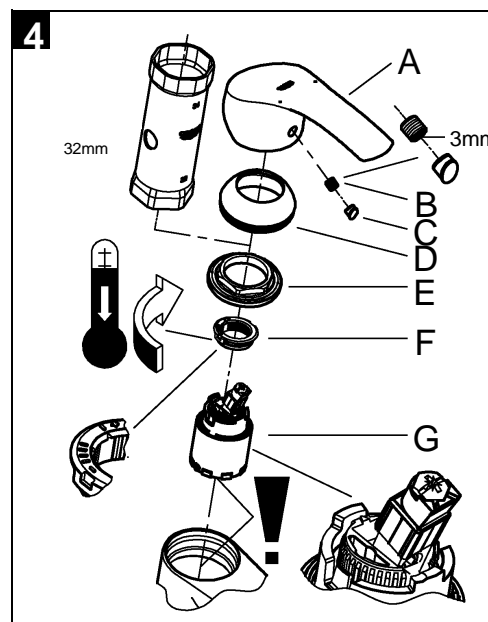

EUROSMART NEW
BASIN MIXER
MODEL #33161002

Pure Freude
an Wasser

Product Specifications

Product Description:

Eurosmart
Single-Lever Basin Mixer

S-Size
Single Hole installation
Metal Lever

GROHE SilkMove®
35 mm Ceramic Cartridge
Adjustable flow rate limiter with temperature limiter

GROHE StarLight® chrome finish
GROHE EcoJoy®

Mousseur (Aerator)

Smooth body
Flexible Connection Hoses
DR-brass housing

Installation instructions

Installation Instructions

Flush piping system prior and after installation of fitting thoroughly.

Installation and connection-Refer to the dimensional drawing above.

This product must be installed in conformance with local codes e.g. AS/NZS 3500 series of standard!

Flow pressure: min. 100kPa bar – recommended 100 – 500 kPa

Pure Freude
 an Wasser

Spare Parts

Pos.-nr.	Product Description	Order-nr.	Units per package
1	Lever	46897000	1
2	Cap	46492000	1
3	Screw coupling	46460000	1
4	Cartridge	46374000	1
5	Mousseur	13207000	1
6	Shank fastening assembly	46671000	1
7	Socket spanner - Optional extra	19332000	1
8	Mounting wrench - Optional extra	19017000	1