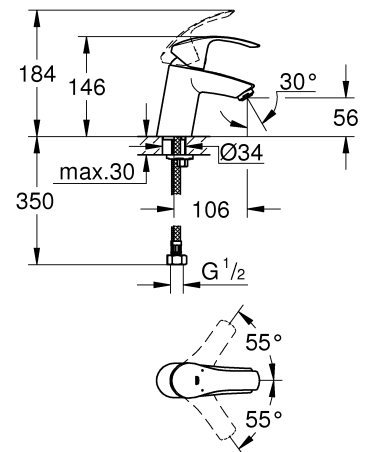

Product Description:

Eurosmart
Single-Lever Basin Mixer

S-Size
Single Hole installation
Metal Lever

GROHE SilkMove®
35 mm Ceramic Cartridge
Adjustable flow rate limiter with temperature limiter

GROHE StarLight® chrome finish
GROHE EcoJoy®

Mousseur (Aerator)

Smooth body
Flexible Connection Hoses
DR-brass housing