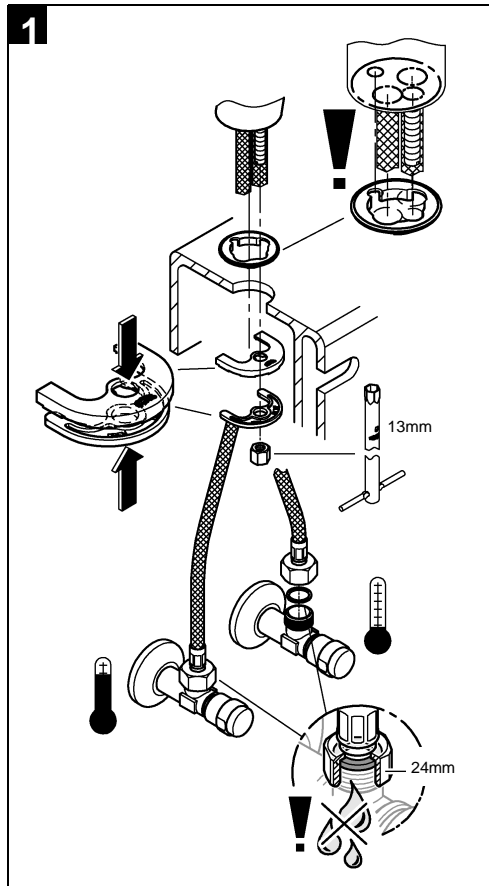

EUROSMART NEW
BASIN MIXER
MODEL #33161002

Pure Freude
an Wasser

Product Specifications

Product Description:

Eurosmart
Single-Lever Basin Mixer

S-Size
Single Hole installation
Metal Lever

GROHE SilkMove®
35 mm Ceramic Cartridge
Adjustable flow rate limiter with temperature limiter

GROHE StarLight® chrome finish
GROHE EcoJoy®

Mousseur (Aerator)

Smooth body
Flexible Connection Hoses
DR-brass housing

Installation instructions

Installation Instructions

Flush piping system prior and after installation of fitting thoroughly.

Installation and connection-Refer to the dimensional drawing above.

This product must be installed in conformance with local codes e.g. AS/NZS 3500 series of standard!

Flow pressure: min. 100kPa bar – recommended 100 – 500 kPa

Pure Freude
 an Wasser

Spare Parts

Pos.-nr.	Product Description	Order-nr.	Units per package
1	Lever	46897000	1
2	Cap	46492000	1
3	Screw coupling	46460000	1
4	Cartridge	46374000	1
5	Mousseur	13207000	1
6	Shank fastening assembly	46671000	1
7	Socket spanner - Optional extra	19332000	1
8	Mounting wrench - Optional extra	19017000	1