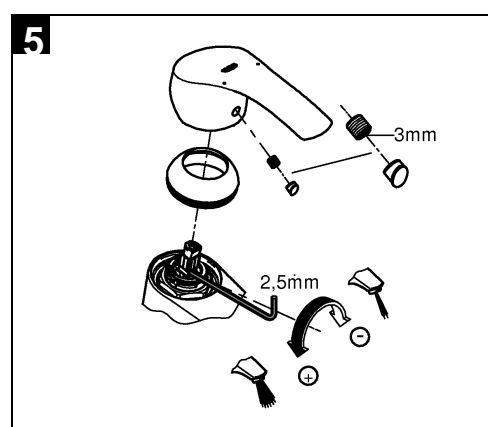

EUROSMART NEW
BASIN MIXER
MODEL #33161002

Pure Freude
an Wasser

Product Specifications

Product Description:

Eurosmart
Single-Lever Basin Mixer

S-Size
Single Hole installation
Metal Lever

GROHE SilkMove®
35 mm Ceramic Cartridge
Adjustable flow rate limiter with temperature limiter

GROHE StarLight® chrome finish
GROHE EcoJoy®

Mousseur (Aerator)

Smooth body
Flexible Connection Hoses
DR-brass housing

Installation instructions

Installation Instructions

Flush piping system prior and after installation of fitting thoroughly.