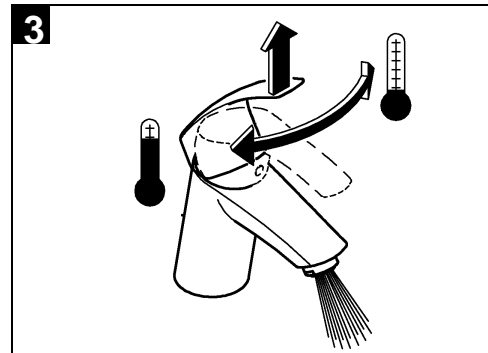

GROHE StarLight® chrome finish
GROHE EcoJoy®

Mousseur (Aerator)

Smooth body
Flexible Connection Hoses
DR-brass housing

Installation instructions

Installation Instructions

Flush piping system prior and after installation of fitting thoroughly.