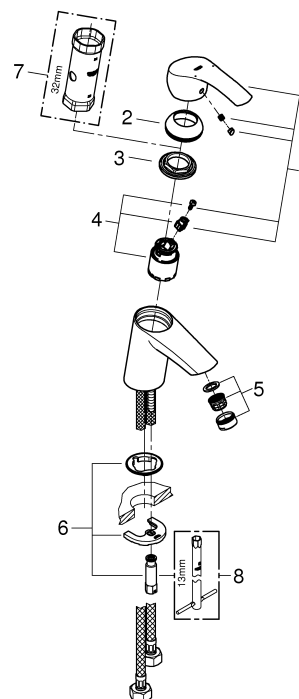

Installation and connection-Refer to the dimensional drawing above.

This product must be installed in conformance with local codes e.g. AS/NZS 3500 series of standard!

Flow pressure: min. 100kPa bar – recommended 100 – 500 kPa

Note:

Open cold and hot water supply and check connections for leakage!

Care

For directions on the care of this fitting, please refer to the accompanying care instructions.

EUROSMART NEW
 BASIN MIXER MODEL
 #33161002

Pure Freude
 an Wasser

Spare Parts

Pos.-nr.	Product Description	Order-nr.	Units per package
1	Lever	46897000	1
2	Cap	46492000	1
3	Screw coupling	46460000	1
4	Cartridge	46374000	1
5	Mousseur	13207000	1
6	Shank fastening assembly	46671000	1
7	Socket spanner - Optional extra	19332000	1
8	Mounting wrench - Optional extra	19017000	1