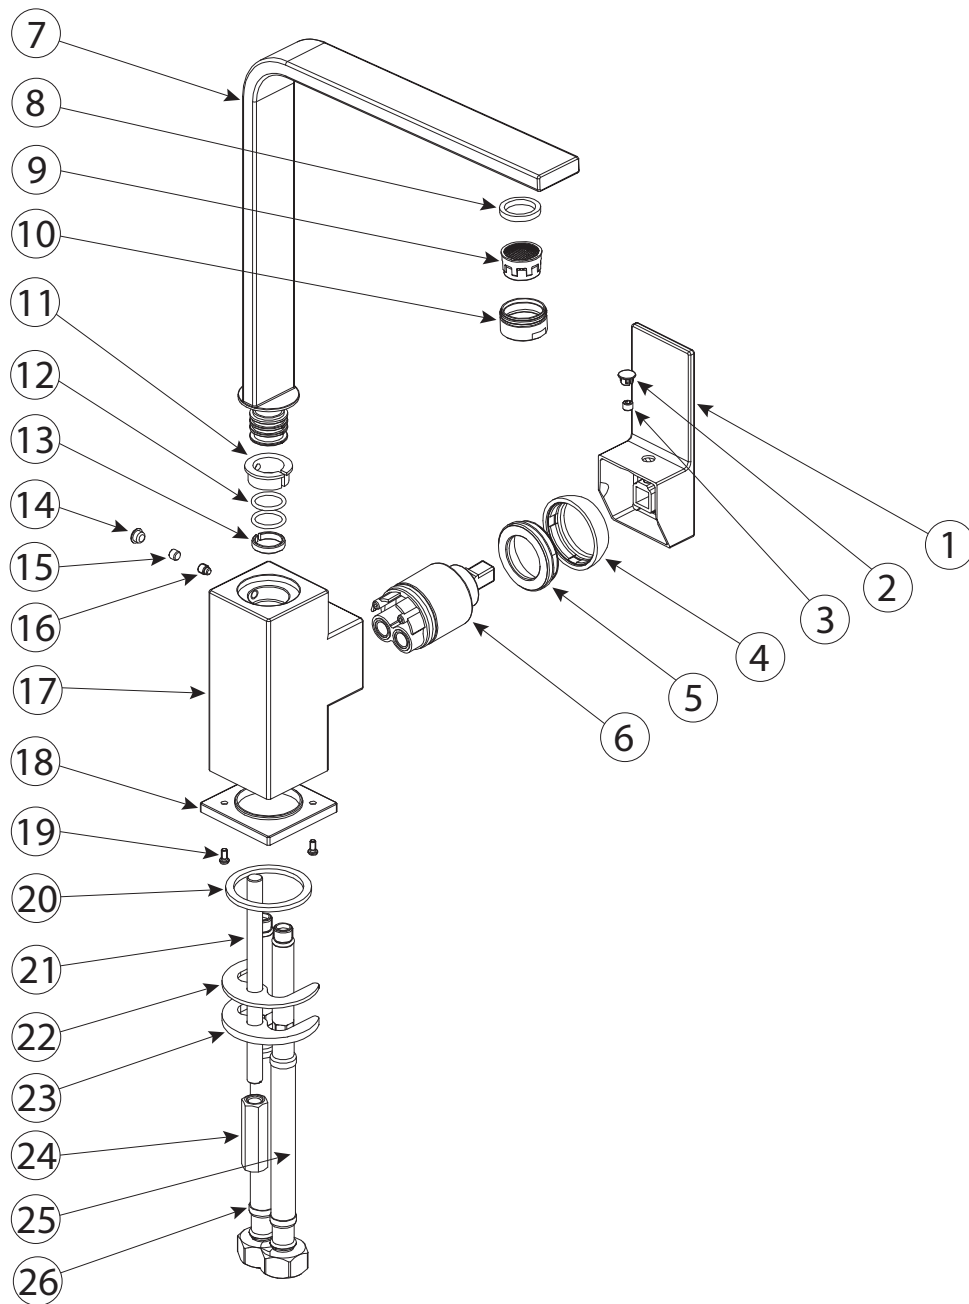

m i z u

Mizu Bloc MK2 Sink Mixer Chrome (4*)

| Number | Part |
|--------|-------------------|
| 1-3 | Handle Complete |
| 4 | Cartridge Dome |
| 5 | Cartridge Locknut |
| 6 | Cartridge |
| 7 | Spout |
| 8-10 | Aerator Complete |
| 11 | Nylon Brush |
| 12 | O-Ring |
| 13 | Nylon Washer |

| | |
|-------|----------------------|
| 14 | Spout Grub Screw Cap |
| 15 | Grub Screw (Spout) |
| 16 | Grub Screw Pin |
| 17 | Mixer Body |
| 18 | Dress Ring |
| 19 | Grub Screw |
| 20-24 | Fixing Kit |
| 25 | Flexible Hose (Hot) |
| 26 | Flexible Hose (Cold) |