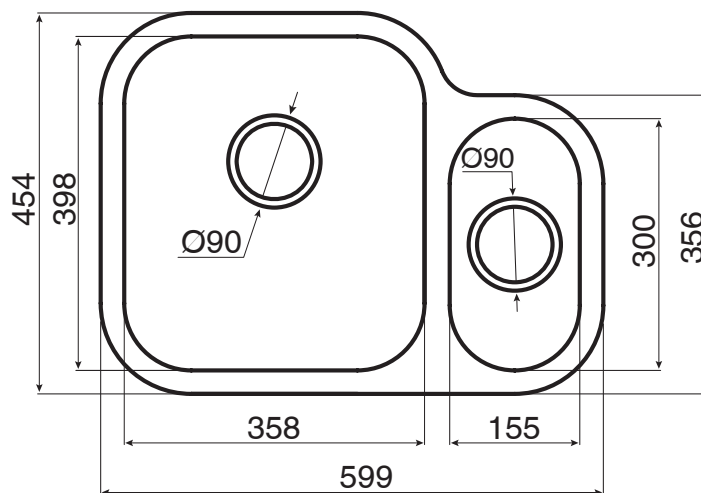

AFA Flow 1 1/4 Bowl Undermount Sink No Taphole 599mm Stainless Steel

SPECIFICATIONS

Recommended Use	Domestic, Hotel & Commercial
Material	Stainless Steel
Sink Formation	Welded
Bowl Capacity	Large Bowl - 27 Litres Small Bowl - 6 Litres
Waste Type	Basket
Waste Size	90mm
Waste Position	Centre Rear
Taphole Configuration	No Taphole
Overflow Configuration	No Overflow
Sound Deadening Pads	Yes

Dimensions are nominal measurements only.

Disclaimer: Products in this specification manual must by regulation be installed by licensed and registered trade people. The manufacturer/distributor reserves the right to vary specifications or delete models from their range without prior notification. Dimensions are nominal measurements only. Dimensions and set-outs listed are correct at time of publication however the manufacturer/distributor takes no responsibility for printing errors.