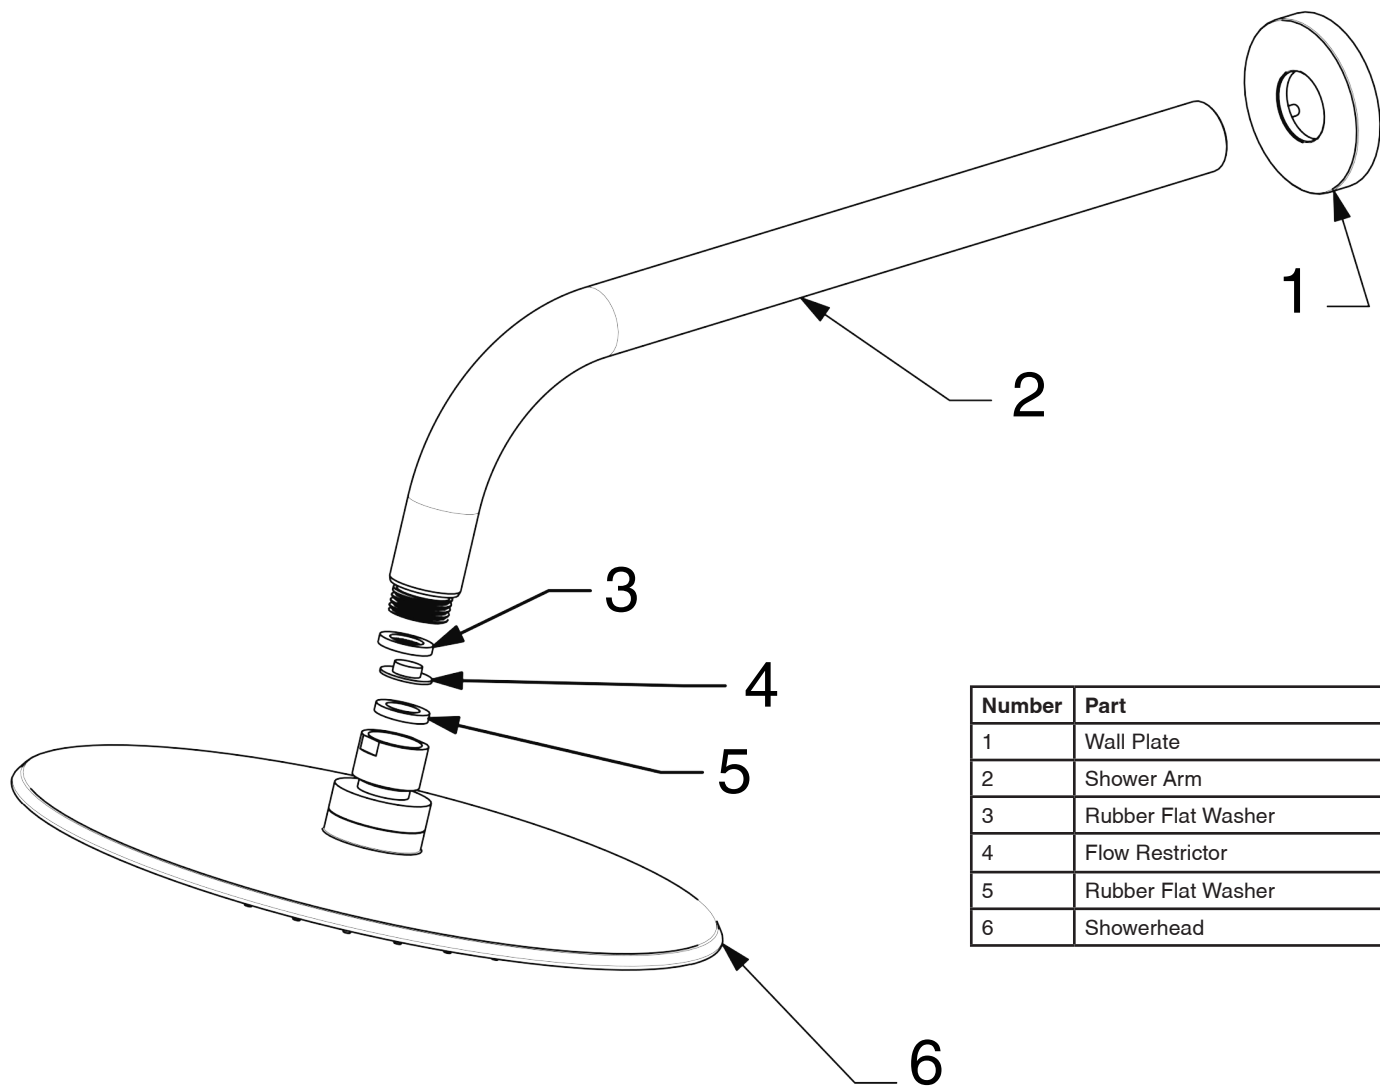

Milli

Milli Inox Overhead Shower 250mm with Arm (3*)

Number	Part
1	Wall Plate
2	Shower Arm
3	Rubber Flat Washer
4	Flow Restrictor
5	Rubber Flat Washer
6	Showerhead