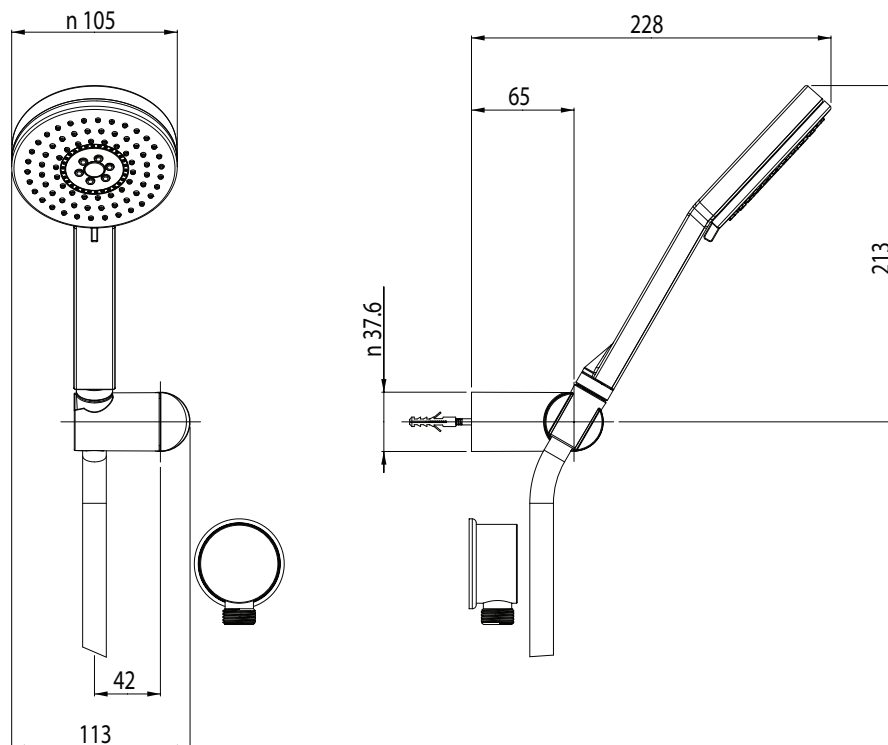

Nikles Pure Handshower with Wall Bracket 2 Function 105mm Chrome (3*)

SPECIFICATIONS

Recommended Use	Domestic, Hotel & Commercial
Colour	Chrome
Recommended Pressure Range	150 - 500kPa
Max Continuous Working Pressure	500kPa
Max Continuous Working Temperature	60°C
Recommended Temperature	40°C
Suitable for Storage Tank Hot Water	Yes
Suitable for Continuous Flow Hot Water	Yes
Suitable for Gravity Feed Hot Water	No

Hot and Cold water inlet pressure should be equal

WARRANTY

Warranty - Domestic Use	15 Years
Spare Parts & Labour	12 Months

Please refer to Warranty Page for full Terms and Conditions

Dimensions are nominal measurements only.

Disclaimer: Products in this specification manual must by regulation be installed by licensed and registered trade people. The manufacturer/distributor reserves the right to vary specifications or delete models from their range without prior notification. Dimensions are nominal measurements only. Dimensions and set-outs listed are correct at time of publication however the manufacturer/distributor takes no responsibility for printing errors.