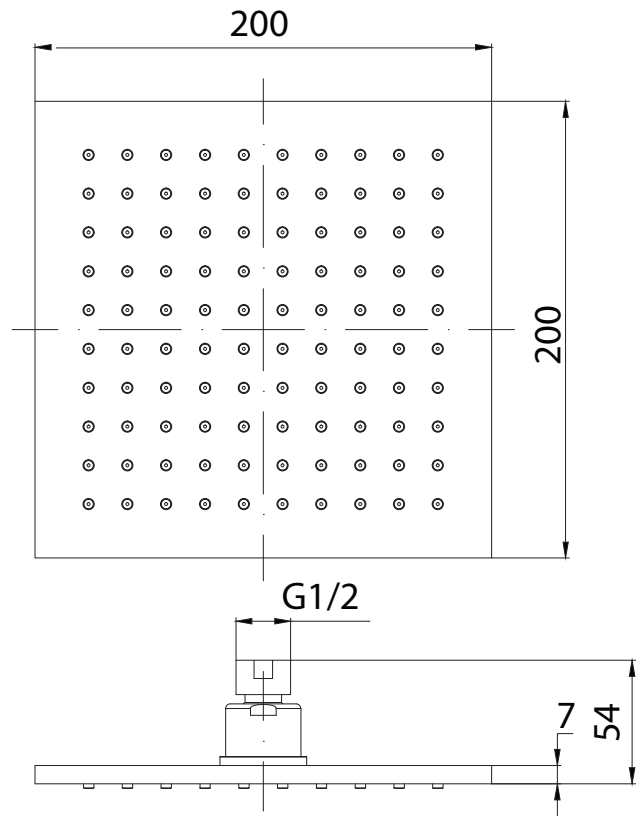

mizu

Mizu Bloc Overhead Shower 200mm (3*)

SPECIFICATIONS

Recommended Use	Domestic, hotel and commercial
Colour	Chrome, Matte Black
Material	Brass
Recommended Pressure Range	150 - 500 kPa
Max Continuous Working Pressure	500 kPa
Max Continuous Working Temperature	60 deg C
Suitable for Storage Tank Hot Water	Yes
Suitable for Continuous Flow Hot Water	Yes
Suitable for Gravity Feed Hot Water	No

WARRANTY

Warranty - Domestic Use	10 Years
Spare Parts & Labour	12 Months

Please refer to Warranty Page for full Terms and Conditions

Dimensions are nominal measurements only.

CLEANING RECOMMENDATIONS:

We recommend the use of soapy water or approved cleaners. This product should not be cleaned with abrasive materials. Damage caused by any improper treatment is not covered by the product warranty. Refer to Warranty Conditions

Disclaimer: Products in this specification manual must by regulation be installed by licensed and registered trade people. The manufacturer/distributor reserves the right to vary specifications or delete models from their range without prior notification. Dimensions are nominal measurements only. Dimensions and set-outs listed are correct at time of publication however the manufacturer/distributor takes no responsibility for printing errors.

Published 29/05/2018

To see the complete Mizu range go to www.reece.com.au/bathrooms