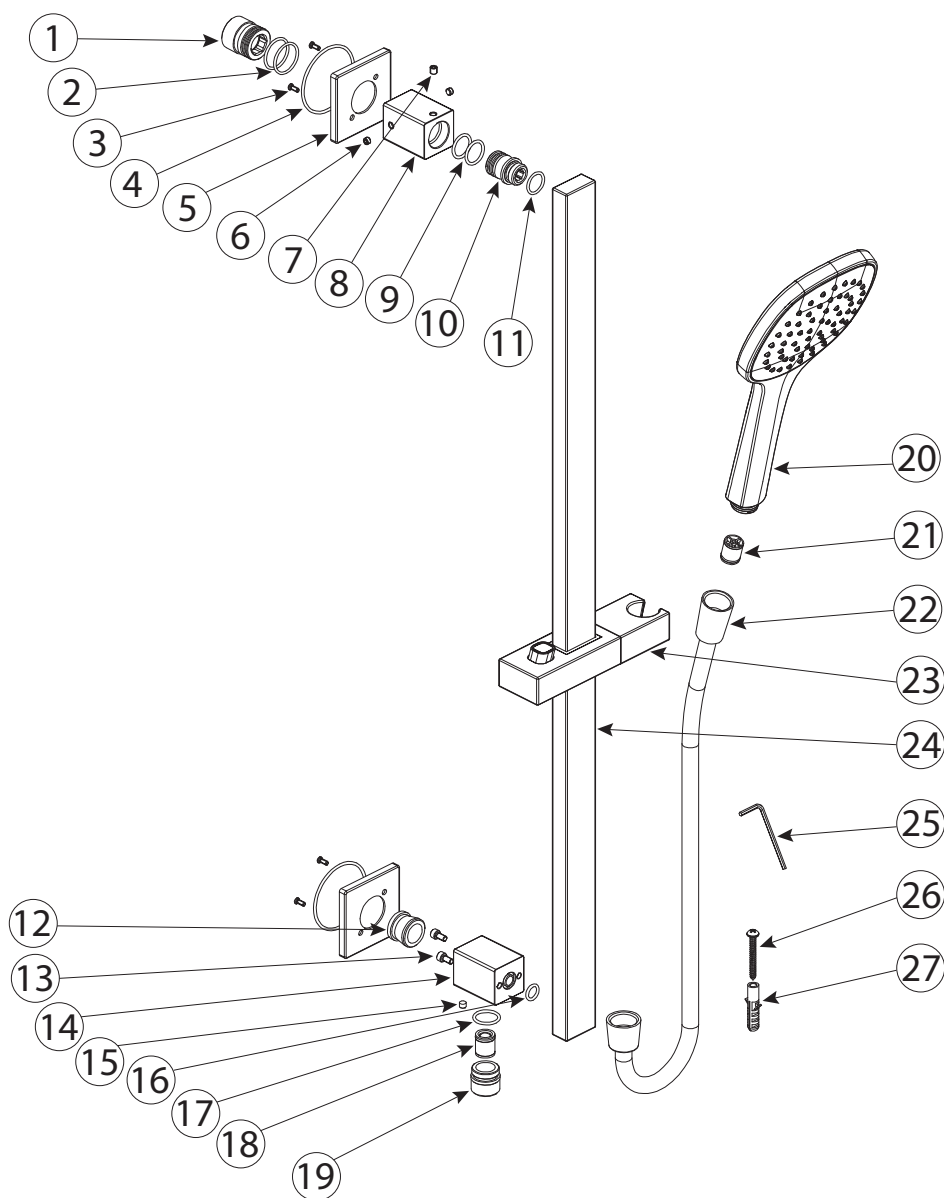

m i z u

**Mizu Bloc MK2 Single Waterrail Shower
1 Function Chrome (3*)**

Number	Part
1	Water Inlet Connection
2	O-Ring
3	Screw
4	O-Ring
5	Wall Flange
6-7	Screw
8	Water Inlet Body
9	O-Ring
10	Connector
11	O-Ring
12	Bottom Fixing Plate
13	Screw

14	Water Outlet Body
15	Screw
16-17	O-Ring
18	Check Valve
19	Flexible Hose Connector
20	Handshower
21	Check Valve with Flow Regulator
22	Shower Hose
23	Slide Bracket
24	Spout
25	Spanner
26	Self Tapping Screw
27	Expansion Screw