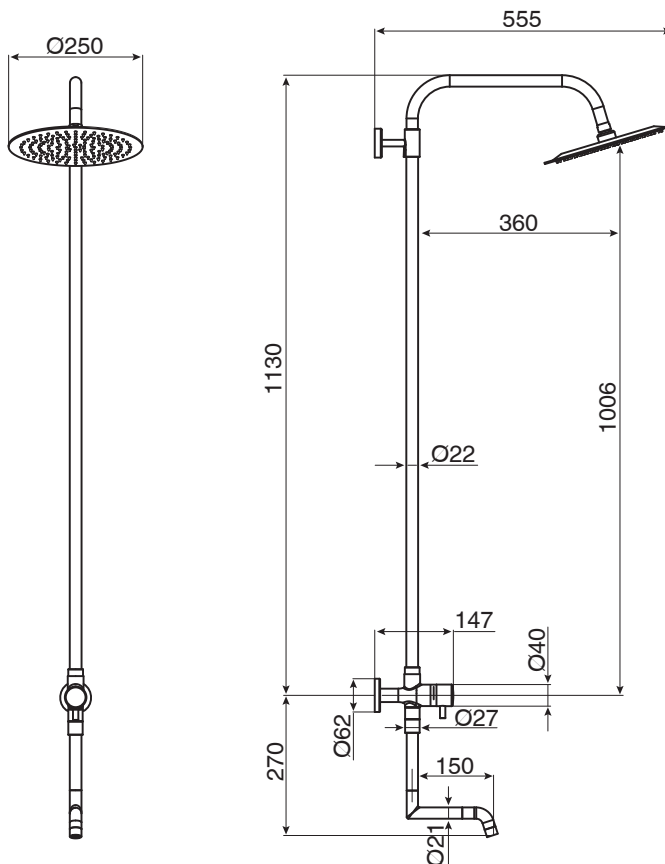

Milli

Milli Inox Overhead Rail Shower with Foot Wash (3*)

SPECIFICATIONS

Recommended Use	Domestic, Commercial, Hotel
Colour	Brushed Stainless Steel
Recommended Pressure Range	150kPa - 500kPa
Max Continuous Working Pressure	500kPa
Max Continuous Working Temperature	75 deg C
Suitable for Storage Tank Hot Water	Yes
Suitable for Continuous Flow Hot Water	Yes
Suitable for Gravity Feed Hot Water	No

WARRANTY

Warranty - Domestic Use	15 Years
Spare Parts & Labour	12 Months

Please refer to Warranty Page for full Terms and Conditions

Dimensions are nominal measurements only.

Disclaimer: Products in this specification manual must by regulation be installed by licensed and registered trade people. The manufacturer/distributor reserves the right to vary specifications or delete models from their range without prior notification. Dimensions are nominal measurements only. Dimensions and set-outs listed are correct at time of publication however the manufacturer/distributor takes no responsibility for printing errors.