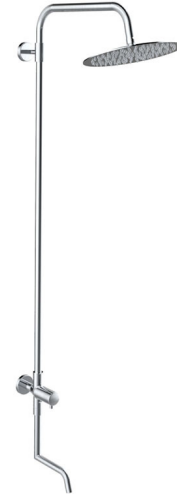

Milli

Milli Inox Overhead Rail Shower with Foot Wash (3*)

SPECIFICATIONS

Recommended Use	Domestic, Commercial, Hotel
Colour	Brushed Stainless Steel
Recommended Pressure Range	150kPa - 500kPa
Max Continuous Working Pressure	500kPa
Max Continuous Working Temperature	75 deg C
Suitable for Storage Tank Hot Water	Yes
Suitable for Continuous Flow Hot Water	Yes
Suitable for Gravity Feed Hot Water	No

WARRANTY

Warranty - Domestic Use	15 Years
Spare Parts & Labour	12 Months

Please refer to Warranty Page for full Terms and Conditions

Dimensions are nominal measurements only.

Disclaimer: Products in this specification manual must by regulation be installed by licensed and registered trade people. The manufacturer/distributor reserves the right to vary specifications or delete models from their range without prior notification. Dimensions are nominal measurements only. Dimensions and set-outs listed are correct at time of publication however the manufacturer/distributor takes no responsibility for printing errors.

Published 12/07/2019

To see the complete Milli range go to www.reece.com.au/bathrooms