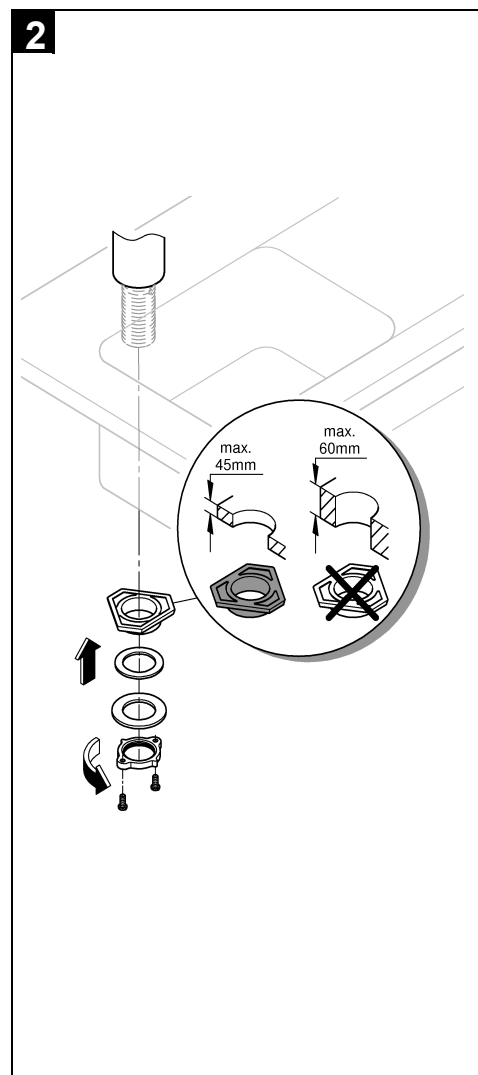

ESSENCE NEW
PULL OUT DUAL SPRAY SINK MIXER
MODEL #30371EN0

Pure Freude
an Wasser

GROHE

Product Specifications

Product Description:

Essence New

Single-lever sink mixer 1/2"
high spout

single hole installation

GROHE StarLight brushed nickel finish

GROHE SilkMove 28 mm ceramic cartridge

GROHE EasyDock guarantees easy retraction and
smooth docking back to the starting position
flow straightener

pull-out dual spray - switches back and forth
between regular flow and spray

diverter: laminar spray/SpeedClean shower jet

automatic return to laminar spray

swivel tubular spout

swivel area 360°

integrated non-return valve protected against backflow

flexible connection hoses

rapid installation system

integrated temperature limiter

min. recommended pressure 100 kPa

Installation
instructions

Installation instructions

Installation Instructions

Flush piping system prior and after installation of fitting thoroughly!