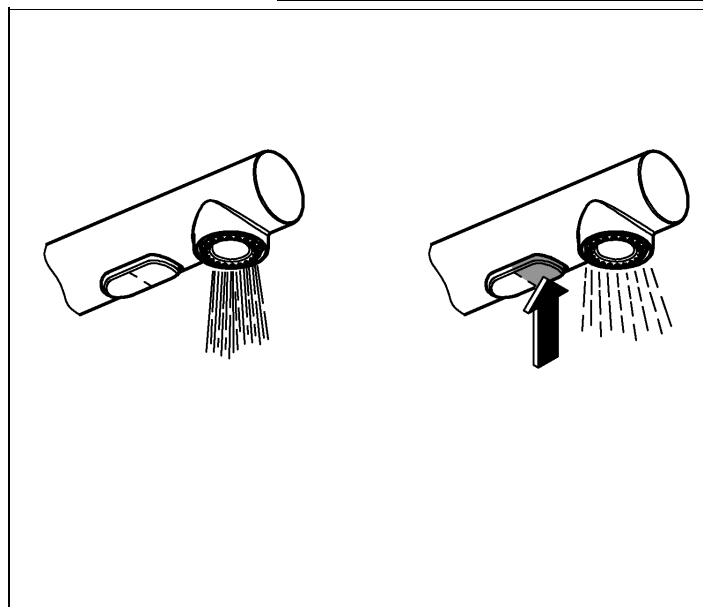

ESSENCE NEW
PULL OUT DUAL SPRAY SINK MIXER
MODEL #30371EN0

Pure Freude
an Wasser

GROHE

Product Specifications

Product Description:

Essence New

Single-lever sink mixer 1/2"
high spout

single hole installation

GROHE StarLight brushed nickel finish

GROHE SilkMove 28 mm ceramic cartridge

GROHE EasyDock guarantees easy retraction and
smooth docking back to the starting position
flow straightener

pull-out dual spray - switches back and forth
between regular flow and spray

diverter: laminar spray/SpeedClean shower jet

automatic return to laminar spray

swivel tubular spout

swivel area 360°

integrated non-return valve protected against backflow

flexible connection hoses

rapid installation system

integrated temperature limiter

min. recommended pressure 100 kPa

Installation
instructions

Installation instructions

Installation Instructions

Flush piping system prior and after installation of fitting thoroughly!