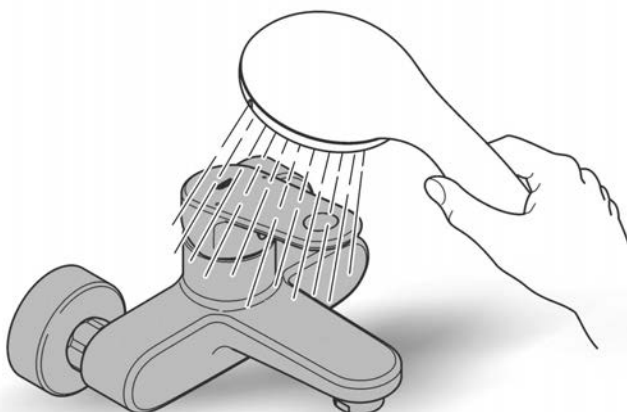

diverter: laminar spray/SpeedClean shower jet

automatic return to laminar spray

swivel tubular spout

swivel area 360°

integrated non-return valve protected against backflow

flexible connection hoses

rapid installation system

Open cold and hot water supply and check connections for leakage!

Care

For directions on the care of this fitting, please refer to the accompanying care instructions.

48166000

SpeedClean

Pure Freude
an Wasser