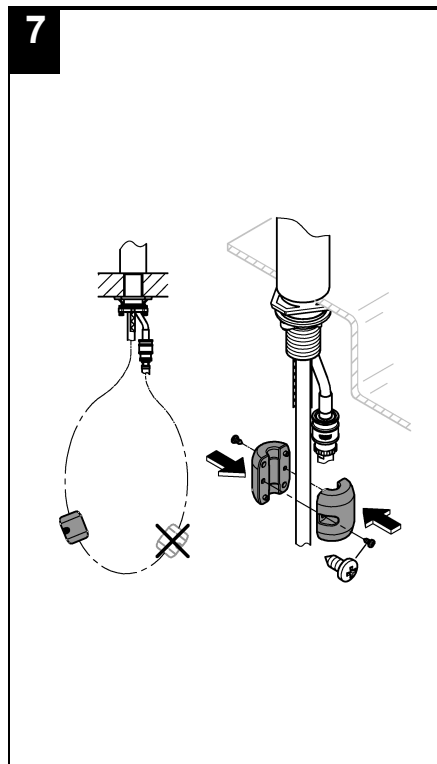

diverter: laminar spray/SpeedClean shower jet

automatic return to laminar spray

swivel tubular spout

swivel area 360°

integrated non-return valve protected against backflow

flexible connection hoses

rapid installation system

integrated temperature limiter

min. recommended pressure 100 kPa

Installation
instructions

Installation instructions

Installation Instructions

Flush piping system prior and after installation of fitting thoroughly!