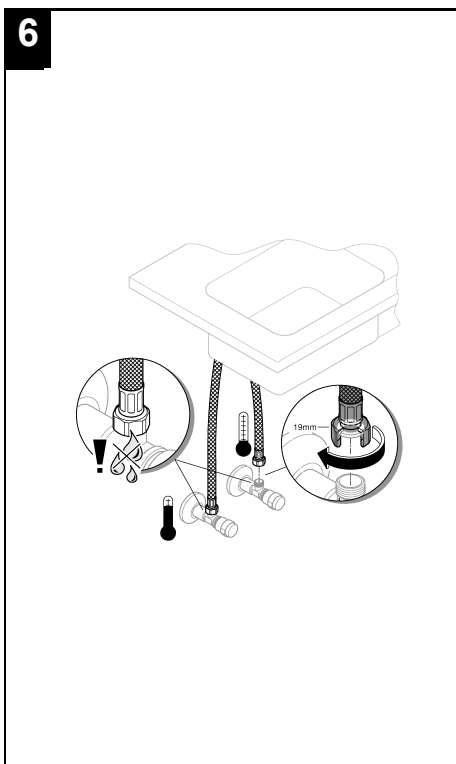

integrated temperature limiter

min. recommended pressure 100 kPa

Installation
instructions

Installation instructions

Installation Instructions

Flush piping system prior and after installation of fitting thoroughly!