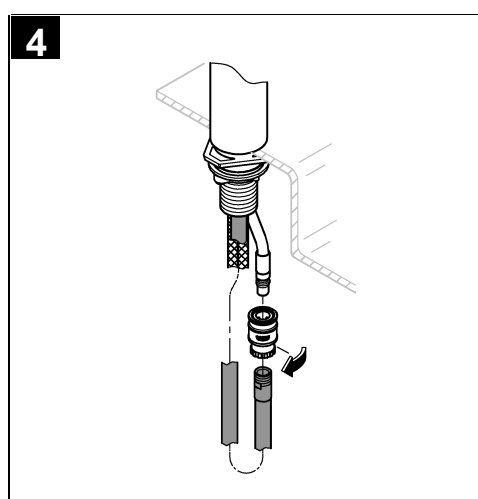

diverter: laminar spray/SpeedClean shower jet

automatic return to laminar spray

swivel tubular spout

swivel area 360°

integrated non-return valve protected against backflow

flexible connection hoses

rapid installation system

integrated temperature limiter

min. recommended pressure 100 kPa

Installation
instructions

Installation instructions

Installation Instructions

Flush piping system prior and after installation of fitting thoroughly!