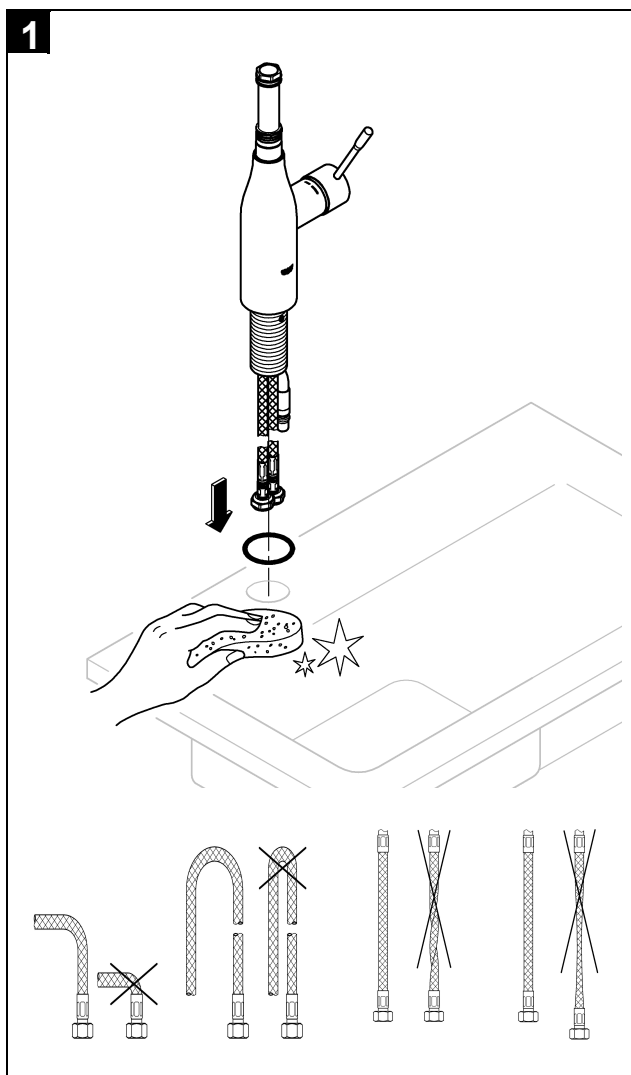

Installation
instructions