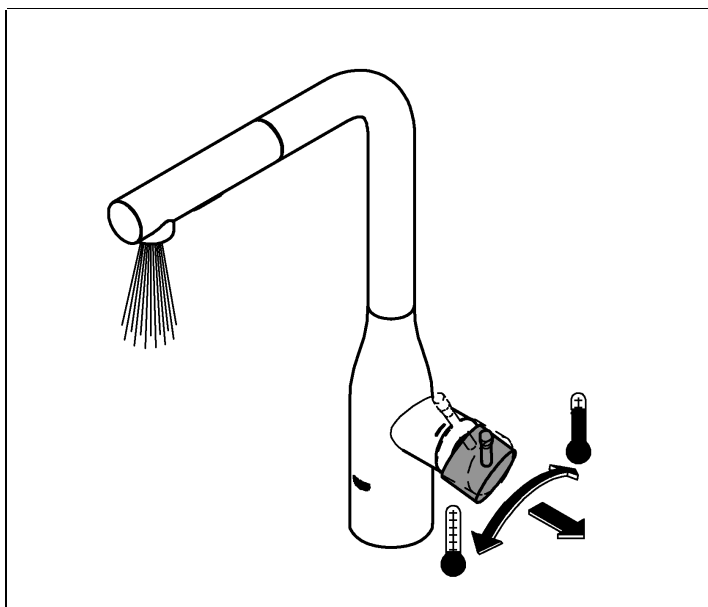

diverter: laminar spray/SpeedClean shower jet

automatic return to laminar spray

swivel tubular spout

swivel area 360°

integrated non-return valve protected against backflow

flexible connection hoses

rapid installation system

integrated temperature limiter

min. recommended pressure 100 kPa

Installation
instructions

Installation instructions

Installation Instructions

Flush piping system prior and after installation of fitting thoroughly!