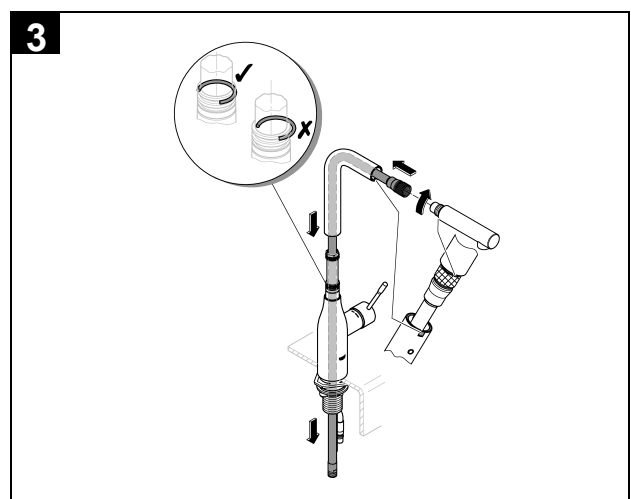

Installation
instructions