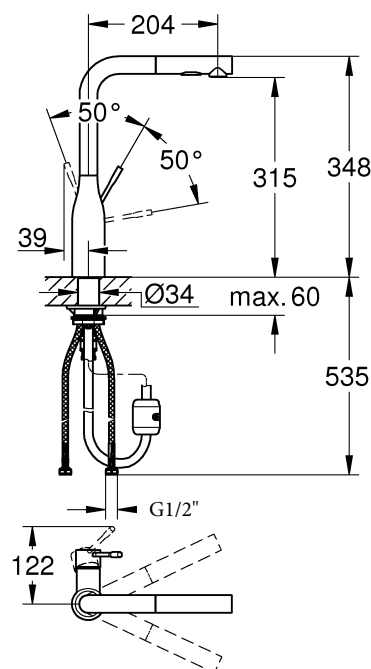

Product Description:

Essence New

Single-lever sink mixer 1/2"
high spout

single hole installation

GROHE StarLight brushed nickel finish

GROHE SilkMove 28 mm ceramic cartridge

GROHE EasyDock guarantees easy retraction and
smooth docking back to the starting position
flow straightener

pull-out dual spray - switches back and forth
between regular flow and spray

diverter: laminar spray/SpeedClean shower jet

automatic return to laminar spray

swivel tubular spout

swivel area 360°

integrated non-return valve protected against backflow

flexible connection hoses

rapid installation system

integrated temperature limiter

min. recommended pressure 100 kPa