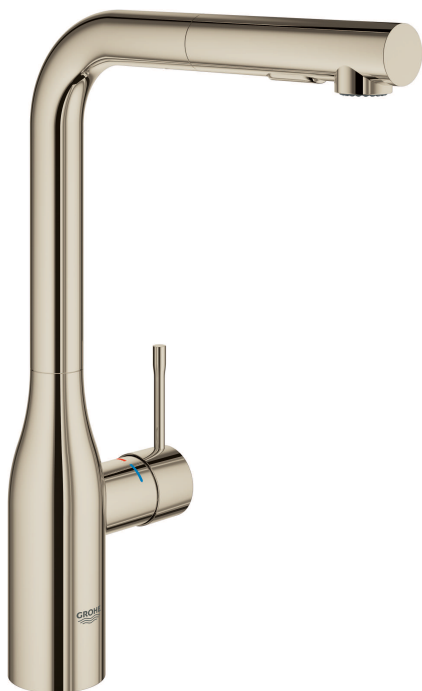

ESSENCE NEW
PULL OUT DUAL SPRAY SINK MIXER
MODEL #30371EN0

Pure Freude
an Wasser

GROHE

Product Specifications

Product Description:

Essence New

Single-lever sink mixer 1/2"
high spout

single hole installation

GROHE StarLight brushed nickel finish

GROHE SilkMove 28 mm ceramic cartridge

GROHE EasyDock guarantees easy retraction and
smooth docking back to the starting position
flow straightener

pull-out dual spray - switches back and forth
between regular flow and spray

diverter: laminar spray/SpeedClean shower jet

automatic return to laminar spray

swivel tubular spout

swivel area 360°

integrated non-return valve protected against backflow

flexible connection hoses

rapid installation system