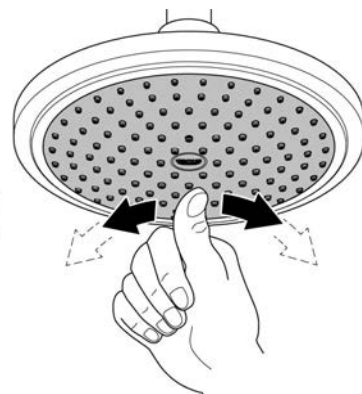

diverter: laminar spray/SpeedClean shower jet

automatic return to laminar spray

swivel tubular spout

swivel area 360°

integrated non-return valve protected against backflow

flexible connection hoses

rapid installation system

Open cold and hot water supply and check connections for leakage!

Care

For directions on the care of this fitting, please refer to the accompanying care instructions.

48166000

SpeedClean

Pure Freude
an Wasser