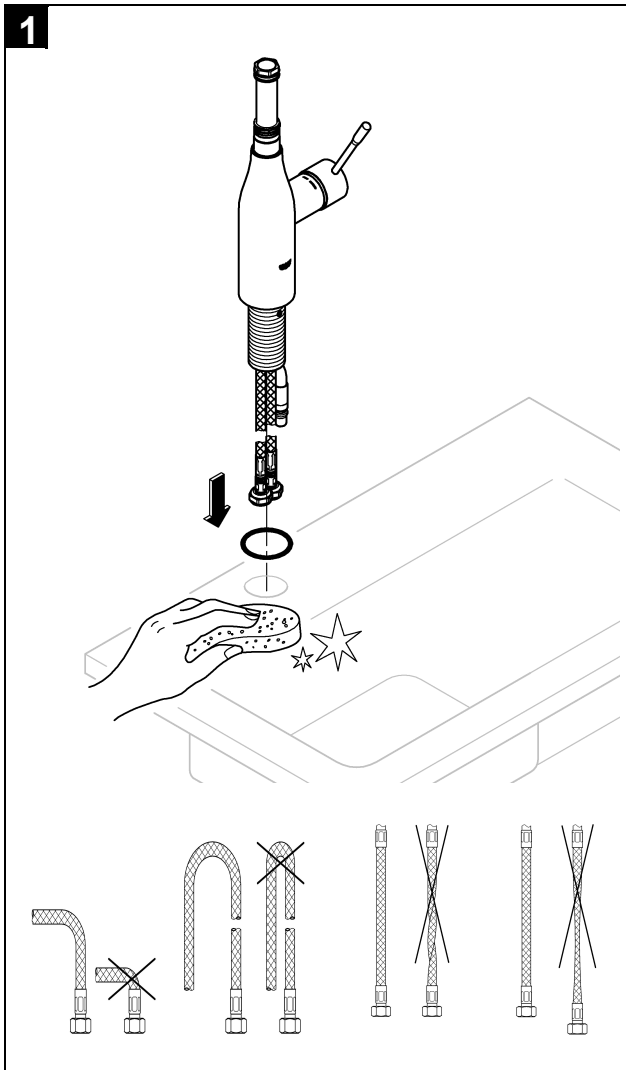

ESSENCE NEW  
 PULL OUT DUAL SPRAY SINK MIXER  
 MODEL #30270000

Pure Freude  
 an Wasser

Product Specifications

Product description

Essence

- Single-lever pull out dual spray sink mixer
- High spout
- Single hole installation
- GROHE StarLight** chrome finish
- GROHE SilkMove** 28 mm ceramic cartridge
- GROHE EasyDock guarantees easy retraction and smooth docking back to the starting position
- Pull-out dual spray - switches back and forth between Regular flow and spray
- Diverter: Mousseur/SpeedClean shower jet automatic return to mousseur
- Swivel tubular spout
- Swivel area 360°
- Integrated non-return valve protected against backflow
- Flexible connection hoses
- Rapid installation system
- Integrated temperature limiter
- Min. recommended pressure 100 kPa

← G3/8" M to G1/2" F adapter

← fibre washer

Fit to G1/2" water supply

Installation  
instructions

Installation instructions

**Installation Instructions**

**Flush piping system prior and after installation of fitting thoroughly!**

Please use 3/8" to 1/2" inch adapters provided in the box when installing flexi tails to water supply. Ensure fibre washers are seated flat inside female end connections.

**Open cold and hot water supply and check connections for leakage!**