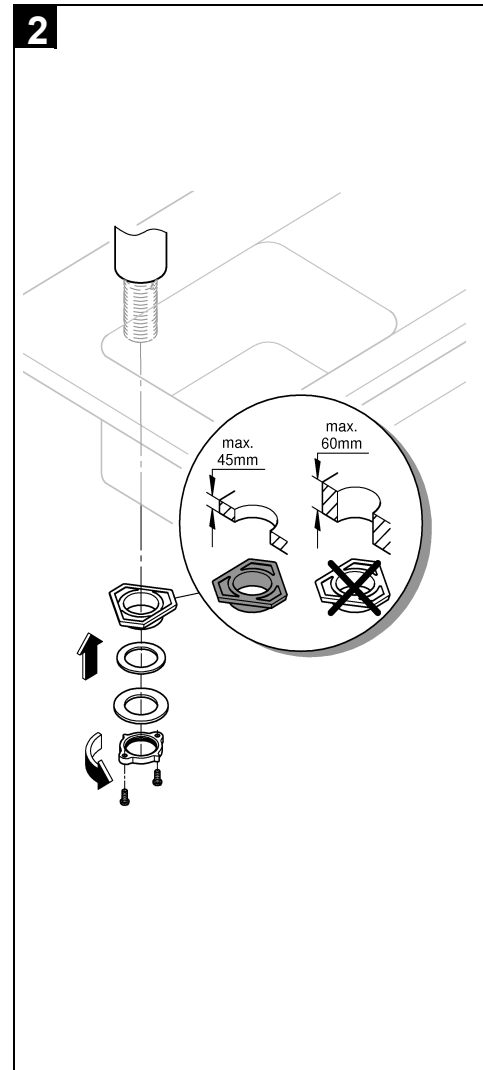

ESSENCE NEW  
 PULL OUT DUAL SPRAY SINK MIXER  
 MODEL #30270000

Pure Freude  
 an Wasser

Product Specifications

Product description

Essence

- Single-lever pull out dual spray sink mixer
- High spout
- Single hole installation
- GROHE StarLight** chrome finish
- GROHE SilkMove** 28 mm ceramic cartridge
- GROHE EasyDock guarantees easy retraction and smooth docking back to the starting position
- Pull-out dual spray - switches back and forth between Regular flow and spray
- Diverter: Mousseur/SpeedClean shower jet automatic return to mousseur
- Swivel tubular spout
- Swivel area 360°
- Integrated non-return valve protected against backflow
- Flexible connection hoses
- Rapid installation system
- Integrated temperature limiter
- Min. recommended pressure 100 kPa

← G3/8" M to G1/2" F adapter

← fibre washer

Fit to G1/2" water supply

Installation  
instructions

Installation instructions

**Installation Instructions**

**Flush piping system prior and after installation of fitting thoroughly!**

Please use 3/8" to 1/2" inch adapters provided in the box when installing flexi tails to water supply. Ensure fibre washers are seated flat inside female end connections.

**Open cold and hot water supply and check connections for leakage!**