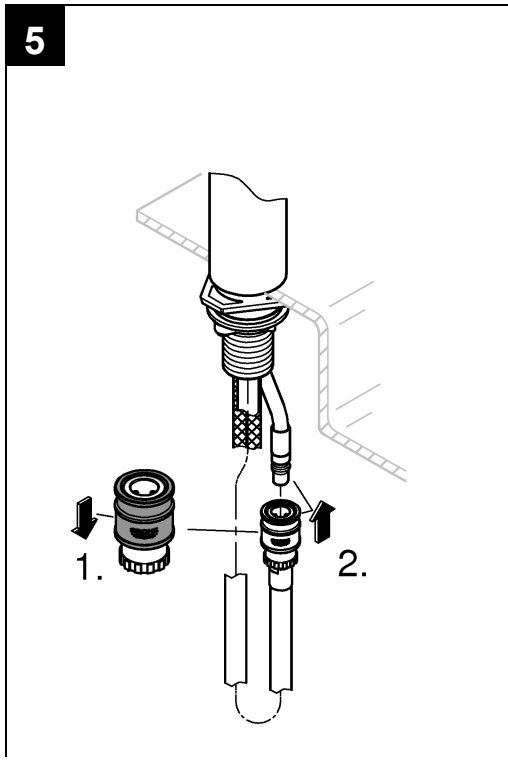

ESSENCE NEW  
 PULL OUT DUAL SPRAY SINK MIXER  
 MODEL #30270000

Pure Freude  
 an Wasser

Product Specifications

Product description

Essence

- Single-lever pull out dual spray sink mixer
- High spout
- Single hole installation
- GROHE StarLight** chrome finish
- GROHE SilkMove** 28 mm ceramic cartridge
- GROHE EasyDock guarantees easy retraction and smooth docking back to the starting position
- Pull-out dual spray - switches back and forth between Regular flow and spray
- Diverter: Mousseur/SpeedClean shower jet automatic return to mousseur
- Swivel tubular spout
- Swivel area 360°
- Integrated non-return valve protected against backflow
- Flexible connection hoses
- Rapid installation system
- Integrated temperature limiter
- Min. recommended pressure 100 kPa

← G3/8" M to G1/2" F adapter

← fibre washer

Fit to G1/2" water supply

Installation  
instructions

Installation instructions

**Installation Instructions**

**Flush piping system prior and after installation of fitting thoroughly!**

Please use 3/8" to 1/2" inch adapters provided in the box when installing flexi tails to water supply. Ensure fibre washers are seated flat inside female end connections.

**Open cold and hot water supply and check connections for leakage!**