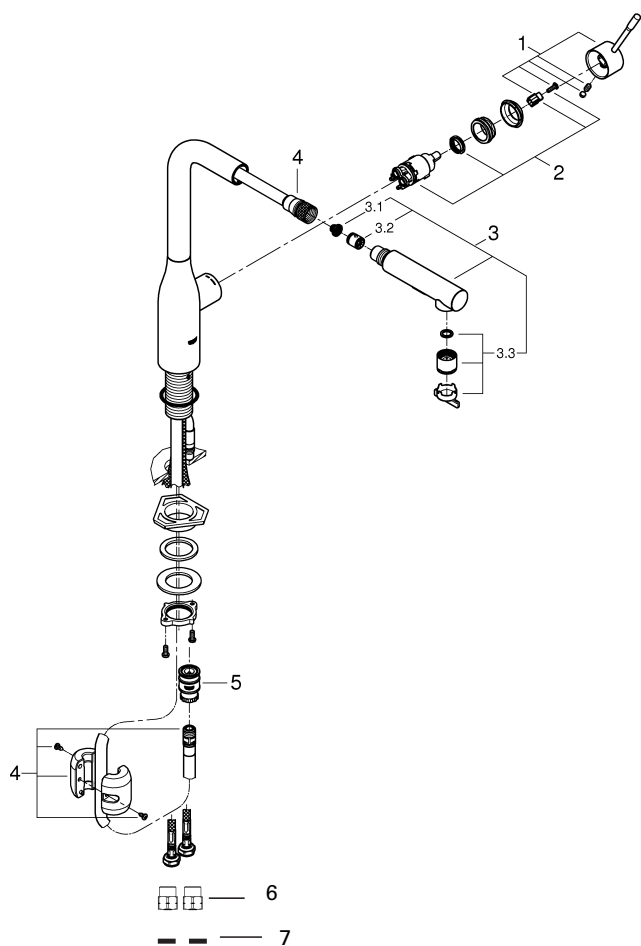

Please use 3/8" to 1/2" inch adapters provided in the box when installing flexi tails to water supply. Ensure fibre washers are seated flat inside female end connections.

**Open cold and hot water supply and check connections for leakage!**

**Care**

For directions on the care of this fitting, please refer to the accompanying care instructions.

ESSENCE NEW  
 PULL OUT DUAL SPRAY SINK MIXER  
 MODEL #30270000

Pure Freude  
 an Wasser

Spare Parts

Pos.-nr.	Product Description	Order-nr.	Units per package
1	Lever	46927000	1
2	Cartridge	46580000	1
3	Pull out spray	46926000	1
3.1	Dirt strainer	0676800M	1
3.2	Non-return valve	08565000	1
3.3	Flow strainer	48275000	1
4	Shower hose	48293000	1
5	Coupling piece	46338000	1
6	3/8" to 1/2" adapter	N/A	2
7	Fibre washer	N/A	2