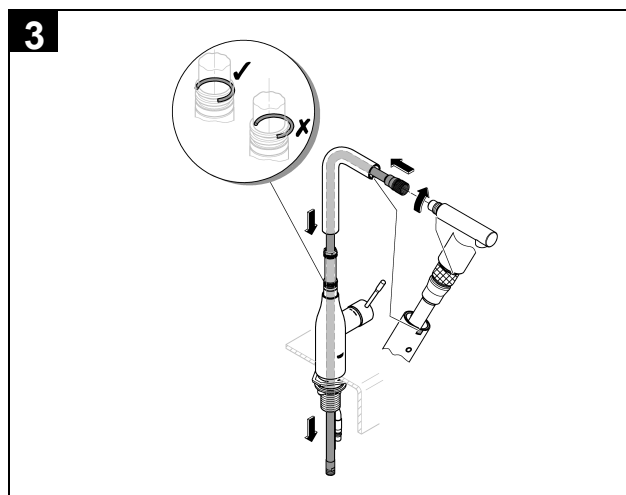

ESSENCE NEW  
 PULL OUT DUAL SPRAY SINK MIXER  
 MODEL #30270000

Pure Freude  
 an Wasser

Product Specifications

Product description

Essence

- Single-lever pull out dual spray sink mixer
- High spout
- Single hole installation
- GROHE StarLight** chrome finish
- GROHE SilkMove** 28 mm ceramic cartridge
- GROHE EasyDock guarantees easy retraction and smooth docking back to the starting position
- Pull-out dual spray - switches back and forth between Regular flow and spray
- Diverter: Mousseur/SpeedClean shower jet automatic return to mousseur
- Swivel tubular spout
- Swivel area 360°
- Integrated non-return valve protected against backflow
- Flexible connection hoses
- Rapid installation system
- Integrated temperature limiter
- Min. recommended pressure 100 kPa

← G3/8" M to G1/2" F adapter

← fibre washer

Fit to G1/2" water supply

Installation  
instructions

Installation instructions

**Installation Instructions**

**Flush piping system prior and after installation of fitting thoroughly!**

Please use 3/8" to 1/2" inch adapters provided in the box when installing flexi tails to water supply. Ensure fibre washers are seated flat inside female end connections.

**Open cold and hot water supply and check connections for leakage!**