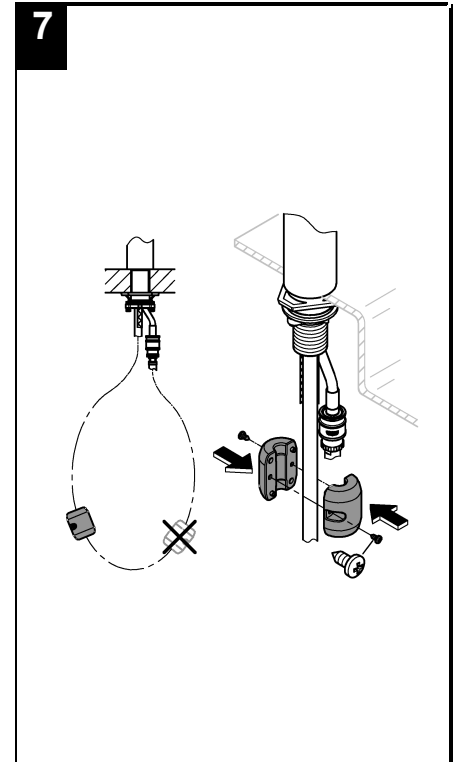

ESSENCE NEW  
 PULL OUT DUAL SPRAY SINK MIXER  
 MODEL #30270000

Pure Freude  
 an Wasser

Product Specifications

Product description

Essence

- Single-lever pull out dual spray sink mixer
- High spout
- Single hole installation
- GROHE StarLight** chrome finish
- GROHE SilkMove** 28 mm ceramic cartridge
- GROHE EasyDock guarantees easy retraction and smooth docking back to the starting position
- Pull-out dual spray - switches back and forth between Regular flow and spray
- Diverter: Mousseur/SpeedClean shower jet automatic return to mousseur
- Swivel tubular spout
- Swivel area 360°
- Integrated non-return valve protected against backflow
- Flexible connection hoses
- Rapid installation system
- Integrated temperature limiter
- Min. recommended pressure 100 kPa

← G3/8" M to G1/2" F adapter

← fibre washer

Fit to G1/2" water supply

Installation  
instructions

Installation instructions

**Installation Instructions**

**Flush piping system prior and after installation of fitting thoroughly!**

Please use 3/8" to 1/2" inch adapters provided in the box when installing flexi tails to water supply. Ensure fibre washers are seated flat inside female end connections.

**Open cold and hot water supply and check connections for leakage!**