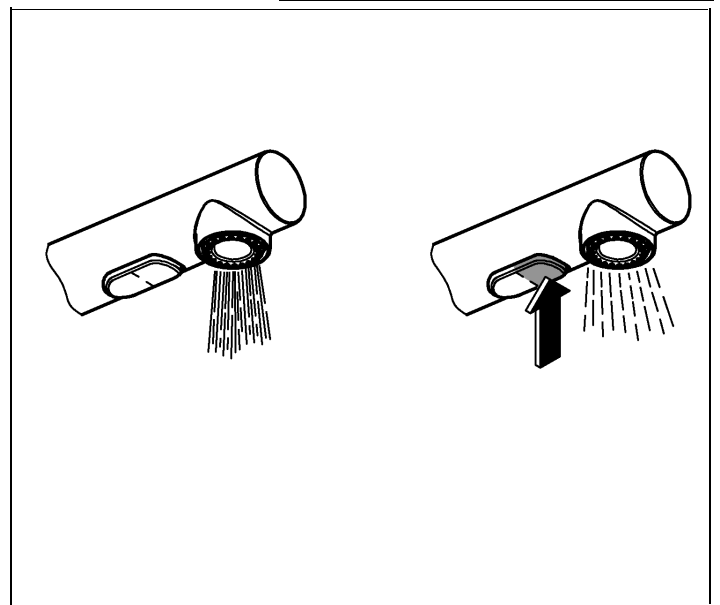

ESSENCE NEW  
 PULL OUT DUAL SPRAY SINK MIXER  
 MODEL #30270000

Pure Freude  
 an Wasser

Product Specifications

Product description

Essence

- Single-lever pull out dual spray sink mixer
- High spout
- Single hole installation
- GROHE StarLight** chrome finish
- GROHE SilkMove** 28 mm ceramic cartridge
- GROHE EasyDock guarantees easy retraction and smooth docking back to the starting position
- Pull-out dual spray - switches back and forth between Regular flow and spray
- Diverter: Mousseur/SpeedClean shower jet automatic return to mousseur
- Swivel tubular spout
- Swivel area 360°
- Integrated non-return valve protected against backflow
- Flexible connection hoses
- Rapid installation system
- Integrated temperature limiter
- Min. recommended pressure 100 kPa

← G3/8" M to G1/2" F adapter

← fibre washer

Fit to G1/2" water supply

Installation  
instructions

Installation instructions

**Installation Instructions**

**Flush piping system prior and after installation of fitting thoroughly!**

Please use 3/8" to 1/2" inch adapters provided in the box when installing flexi tails to water supply. Ensure fibre washers are seated flat inside female end connections.

**Open cold and hot water supply and check connections for leakage!**