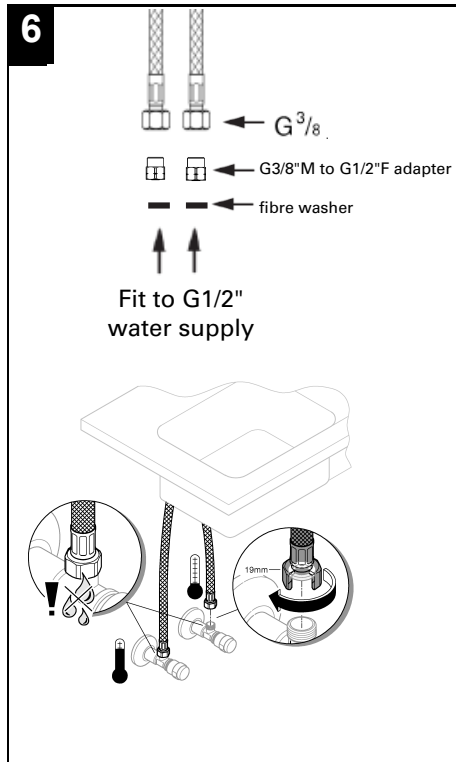

ESSENCE NEW  
 PULL OUT DUAL SPRAY SINK MIXER  
 MODEL #30270000

Pure Freude  
 an Wasser

Product Specifications

Product description

Essence

- Single-lever pull out dual spray sink mixer
- High spout
- Single hole installation
- GROHE StarLight** chrome finish
- GROHE SilkMove** 28 mm ceramic cartridge
- GROHE EasyDock guarantees easy retraction and smooth docking back to the starting position
- Pull-out dual spray - switches back and forth between Regular flow and spray
- Diverter: Mousseur/SpeedClean shower jet automatic return to mousseur
- Swivel tubular spout
- Swivel area 360°
- Integrated non-return valve protected against backflow
- Flexible connection hoses
- Rapid installation system
- Integrated temperature limiter
- Min. recommended pressure 100 kPa

← G3/8" M to G1/2" F adapter

← fibre washer

Fit to G1/2" water supply

Installation  
instructions

Installation instructions

**Installation Instructions**

**Flush piping system prior and after installation of fitting thoroughly!**

Please use 3/8" to 1/2" inch adapters provided in the box when installing flexi tails to water supply. Ensure fibre washers are seated flat inside female end connections.

**Open cold and hot water supply and check connections for leakage!**