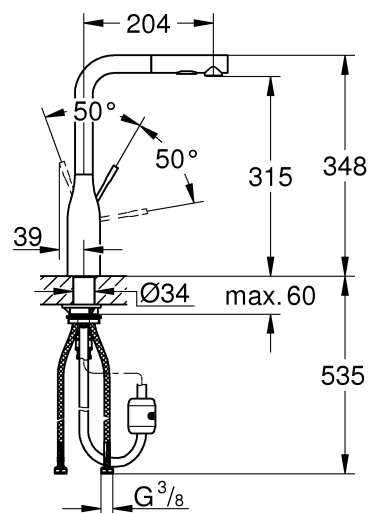

ESSENCE NEW  
 PULL OUT DUAL SPRAY SINK MIXER  
 MODEL #30270000

Pure Freude  
 an Wasser

Product Specifications

Product description

Essence

- Single-lever pull out dual spray sink mixer
- High spout
- Single hole installation
- GROHE StarLight** chrome finish
- GROHE SilkMove** 28 mm ceramic cartridge
- GROHE EasyDock guarantees easy retraction and smooth docking back to the starting position
- Pull-out dual spray - switches back and forth between Regular flow and spray
- Diverter: Mousseur/SpeedClean shower jet automatic return to mousseur
- Swivel tubular spout
- Swivel area 360°
- Integrated non-return valve protected against backflow
- Flexible connection hoses
- Rapid installation system
- Integrated temperature limiter
- Min. recommended pressure 100 kPa

← G3/8" M to G1/2" F adapter

← fibre washer

Fit to G1/2" water supply

Installation  
instructions

Installation instructions

**Installation Instructions**

**Flush piping system prior and after installation of fitting thoroughly!**

Please use 3/8" to 1/2" inch adapters provided in the box when installing flexi tails to water supply. Ensure fibre washers are seated flat inside female end connections.

**Open cold and hot water supply and check connections for leakage!**