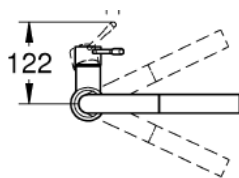

ESSENCE NEW  
 PULL OUT DUAL SPRAY SINK MIXER  
 MODEL #30270000

Pure Freude  
 an Wasser

Product Specifications

Product description

Essence

- Single-lever pull out dual spray sink mixer
- High spout
- Single hole installation
- GROHE StarLight** chrome finish
- GROHE SilkMove** 28 mm ceramic cartridge
- GROHE EasyDock guarantees easy retraction and smooth docking back to the starting position
- Pull-out dual spray - switches back and forth between Regular flow and spray
- Diverter: Mousseur/SpeedClean shower jet automatic return to mousseur
- Swivel tubular spout
- Swivel area 360°
- Integrated non-return valve protected against backflow
- Flexible connection hoses
- Rapid installation system
- Integrated temperature limiter
- Min. recommended pressure 100 kPa

Please use 3/8" to 1/2" inch adapters provided in the box when installing flexi tails to water supply. Ensure fibre washers are seated flat inside female end connections.

**Open cold and hot water supply and check connections for leakage!**