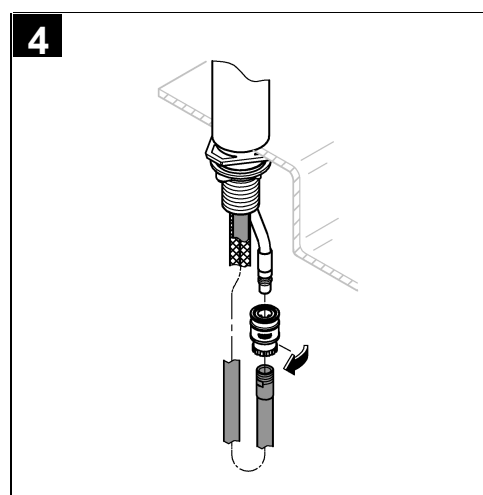

ESSENCE NEW  
 PULL OUT DUAL SPRAY SINK MIXER  
 MODEL #30270000

Pure Freude  
 an Wasser

Product Specifications

Product description

Essence

- Single-lever pull out dual spray sink mixer
- High spout
- Single hole installation
- GROHE StarLight** chrome finish
- GROHE SilkMove** 28 mm ceramic cartridge
- GROHE EasyDock guarantees easy retraction and smooth docking back to the starting position
- Pull-out dual spray - switches back and forth between Regular flow and spray
- Diverter: Mousseur/SpeedClean shower jet automatic return to mousseur
- Swivel tubular spout
- Swivel area 360°
- Integrated non-return valve protected against backflow
- Flexible connection hoses
- Rapid installation system
- Integrated temperature limiter
- Min. recommended pressure 100 kPa

← G3/8" M to G1/2" F adapter

← fibre washer

Fit to G1/2" water supply

Installation  
instructions

Installation instructions

**Installation Instructions**

**Flush piping system prior and after installation of fitting thoroughly!**

Please use 3/8" to 1/2" inch adapters provided in the box when installing flexi tails to water supply. Ensure fibre washers are seated flat inside female end connections.

**Open cold and hot water supply and check connections for leakage!**