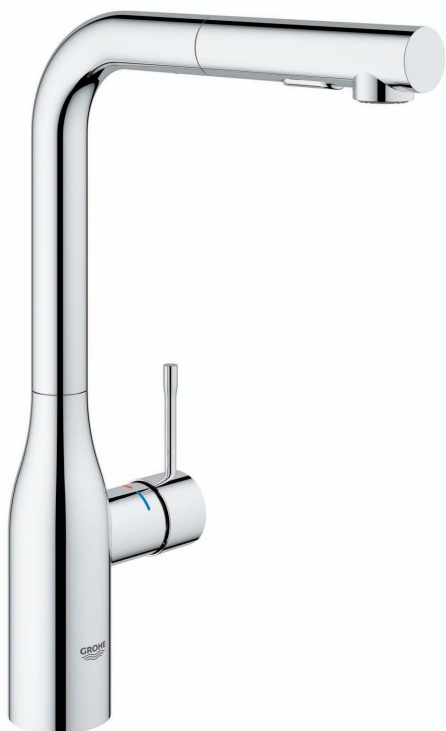

ESSENCE NEW  
 PULL OUT DUAL SPRAY SINK MIXER  
 MODEL #30270000

Pure Freude  
 an Wasser

Product Specifications

Product description

Essence

- Single-lever pull out dual spray sink mixer
- High spout
- Single hole installation
- GROHE StarLight** chrome finish
- GROHE SilkMove** 28 mm ceramic cartridge
- GROHE EasyDock guarantees easy retraction and smooth docking back to the starting position
- Pull-out dual spray - switches back and forth between Regular flow and spray
- Diverter: Mousseur/SpeedClean shower jet automatic return to mousseur
- Swivel tubular spout
- Swivel area 360°
- Integrated non-return valve protected against backflow
- Flexible connection hoses
- Rapid installation system
- Integrated temperature limiter
- Min. recommended pressure 100 kPa

Please use 3/8" to 1/2" inch adapters provided in the box when installing flexi tails to water supply. Ensure fibre washers are seated flat inside female end connections.

**Open cold and hot water supply and check connections for leakage!**

**Care**

For directions on the care of this fitting, please refer to the accompanying care instructions.

ESSENCE NEW  
 PULL OUT DUAL SPRAY SINK MIXER  
 MODEL #30270000

Pure Freude  
 an Wasser

Spare Parts