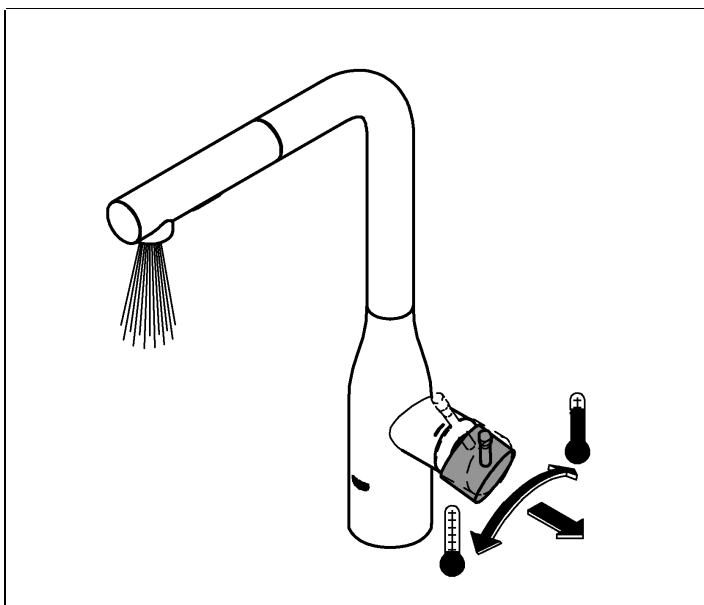

ESSENCE NEW  
 PULL OUT DUAL SPRAY SINK MIXER  
 MODEL #30270000

Pure Freude  
 an Wasser

Product Specifications

Product description

Essence

- Single-lever pull out dual spray sink mixer
- High spout
- Single hole installation
- GROHE StarLight** chrome finish
- GROHE SilkMove** 28 mm ceramic cartridge
- GROHE EasyDock guarantees easy retraction and smooth docking back to the starting position
- Pull-out dual spray - switches back and forth between Regular flow and spray
- Diverter: Mousseur/SpeedClean shower jet automatic return to mousseur
- Swivel tubular spout
- Swivel area 360°
- Integrated non-return valve protected against backflow
- Flexible connection hoses
- Rapid installation system
- Integrated temperature limiter
- Min. recommended pressure 100 kPa

← G3/8" M to G1/2" F adapter

← fibre washer

Fit to G1/2" water supply

Installation  
instructions

Installation instructions

**Installation Instructions**

**Flush piping system prior and after installation of fitting thoroughly!**

Please use 3/8" to 1/2" inch adapters provided in the box when installing flexi tails to water supply. Ensure fibre washers are seated flat inside female end connections.

**Open cold and hot water supply and check connections for leakage!**