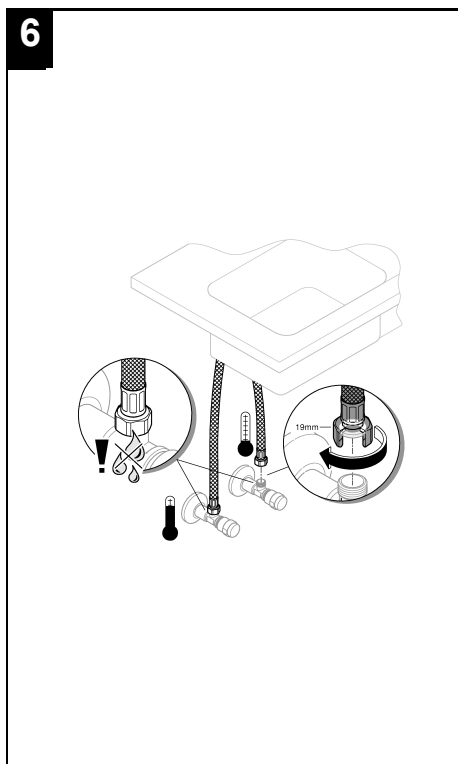

integrated temperature limiter

min. recommended pressure 100 kPa

Installation
instructions

Installation instructions

Installation Instructions

Flush piping system prior and after installation of fitting thoroughly!