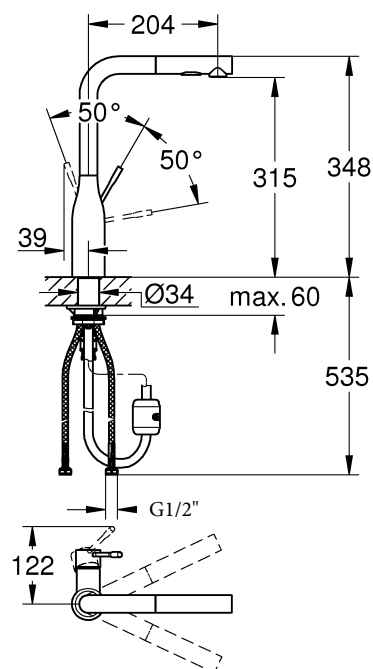

Product Description:

Essence New

Single-lever sink mixer 1/2"
high spout

single hole installation

GROHE StarLight hard graphite finish

GROHE SilkMove 28 mm ceramic cartridge

GROHE EasyDock guarantees easy retraction and
smooth docking back to the starting position
flow straightener

pull-out dual spray - switches back and forth
between regular flow and spray

diverter: laminar spray/SpeedClean shower jet

automatic return to laminar spray

swivel tubular spout

swivel area 360°

integrated non-return valve protected against backflow

flexible connection hoses

rapid installation system

integrated temperature limiter

min. recommended pressure 100 kPa