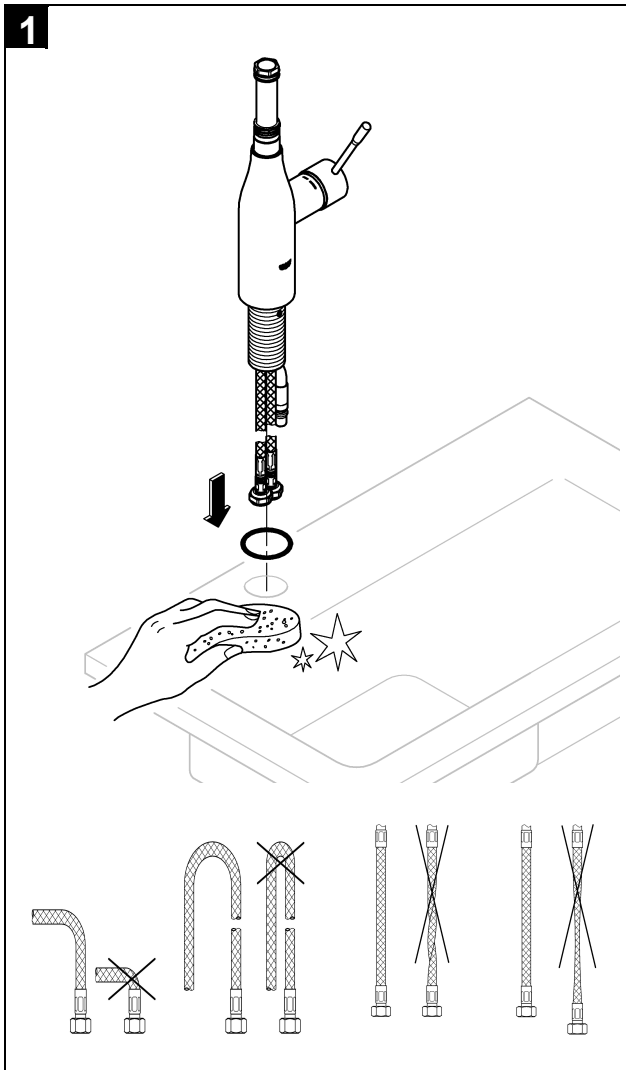

Installation
instructions