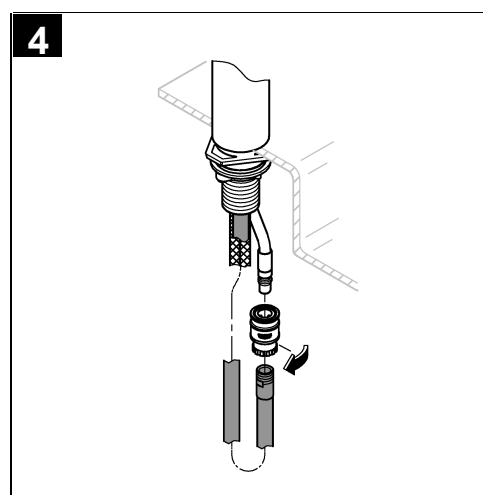

Installation
instructions