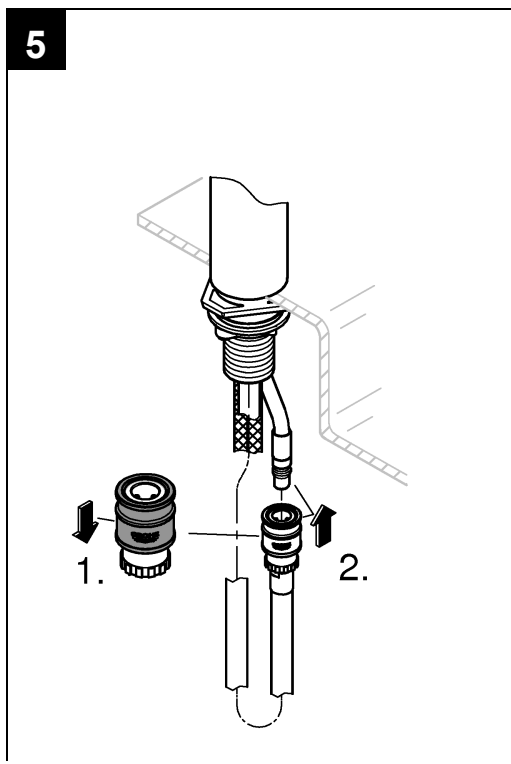

diverter: laminar spray/SpeedClean shower jet

automatic return to laminar spray

swivel tubular spout

swivel area 360°

integrated non-return valve protected against backflow

flexible connection hoses

rapid installation system

integrated temperature limiter

min. recommended pressure 100 kPa

Installation
instructions

Installation instructions

Installation Instructions

Flush piping system prior and after installation of fitting thoroughly!