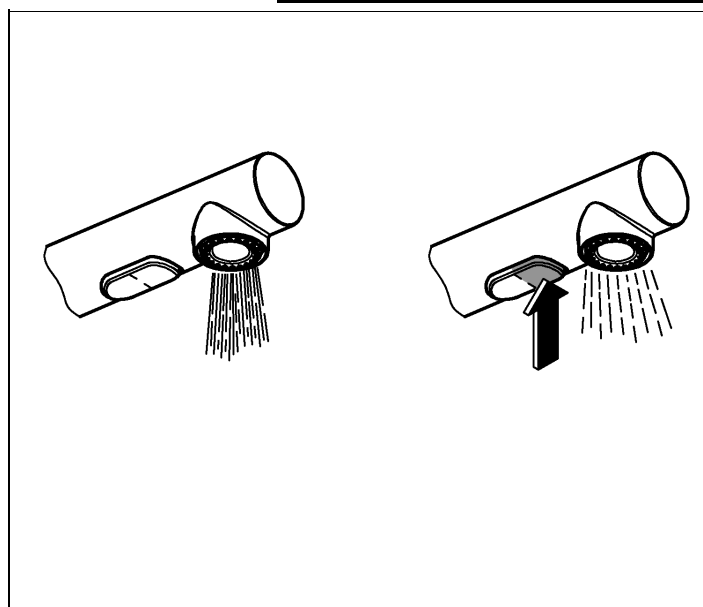

ESSENCE NEW
PULL OUT DUAL SPRAY SINK MIXER
MODEL #30371A00

Pure Freude
an Wasser

GROHE

Product Specifications

Product Description:

Essence New

Single-lever sink mixer 1/2"
high spout

single hole installation

diverter: laminar spray/SpeedClean shower jet

automatic return to laminar spray

swivel tubular spout

swivel area 360°

integrated non-return valve protected against backflow

flexible connection hoses

rapid installation system

integrated temperature limiter

min. recommended pressure 100 kPa

Installation
instructions

Installation instructions

Installation Instructions

Flush piping system prior and after installation of fitting thoroughly!