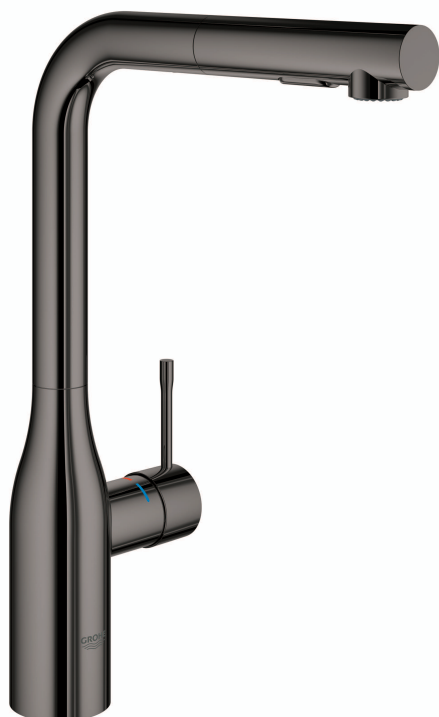

ESSENCE NEW
PULL OUT DUAL SPRAY SINK MIXER
MODEL #30371A00

Pure Freude
an Wasser

GROHE

Product Specifications

Product Description:

Essence New

Single-lever sink mixer 1/2"
high spout

single hole installation

GROHE StarLight hard graphite finish

GROHE SilkMove 28 mm ceramic cartridge

GROHE EasyDock guarantees easy retraction and
smooth docking back to the starting position
flow straightener

pull-out dual spray - switches back and forth
between regular flow and spray

diverter: laminar spray/SpeedClean shower jet

automatic return to laminar spray

swivel tubular spout

swivel area 360°

integrated non-return valve protected against backflow

flexible connection hoses

rapid installation system