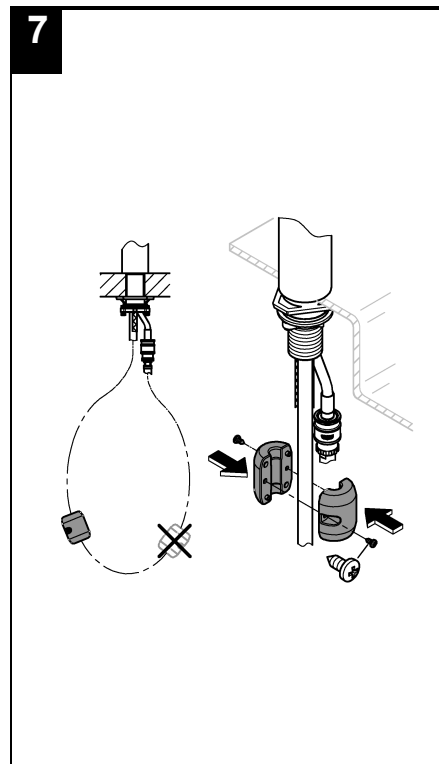

diverter: laminar spray/SpeedClean shower jet

automatic return to laminar spray

swivel tubular spout

swivel area 360°

integrated non-return valve protected against backflow

flexible connection hoses

rapid installation system

integrated temperature limiter

min. recommended pressure 100 kPa

Installation
instructions

Installation instructions

Installation Instructions

Flush piping system prior and after installation of fitting thoroughly!