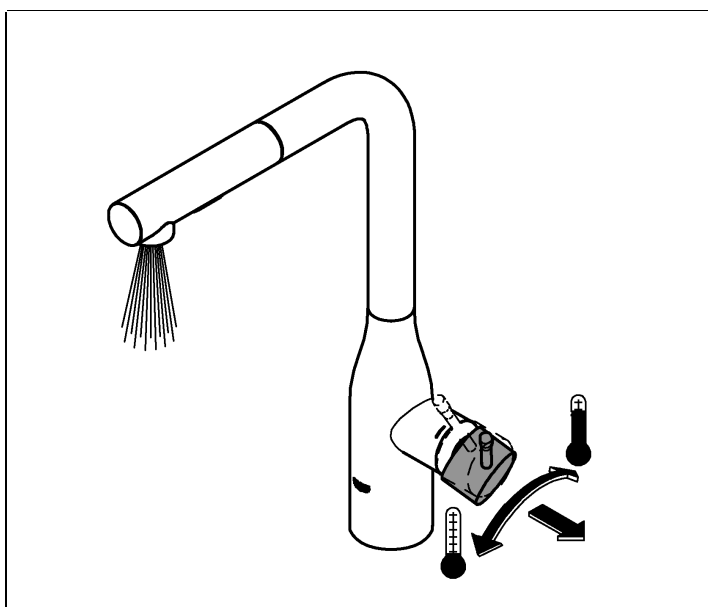

diverter: laminar spray/SpeedClean shower jet

automatic return to laminar spray

swivel tubular spout

swivel area 360°

integrated non-return valve protected against backflow

flexible connection hoses

rapid installation system

integrated temperature limiter

min. recommended pressure 100 kPa

Installation
instructions

Installation instructions

Installation Instructions

Flush piping system prior and after installation of fitting thoroughly!