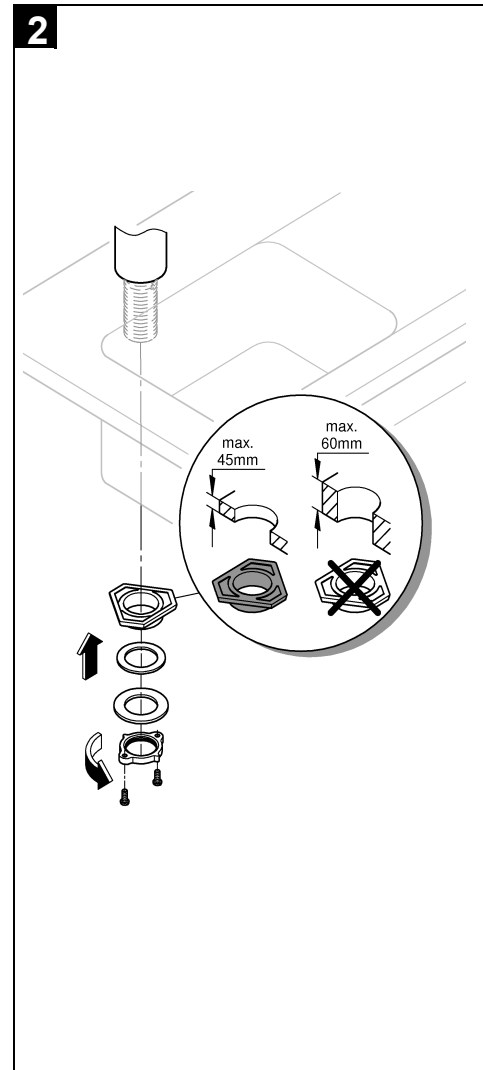

ESSENCE NEW
PULL OUT DUAL SPRAY SINK MIXER
MODEL #30371A00

Pure Freude
an Wasser

GROHE

Product Specifications

Product Description:

Essence New

Single-lever sink mixer 1/2"
high spout

single hole installation

GROHE StarLight hard graphite finish

GROHE SilkMove 28 mm ceramic cartridge

GROHE EasyDock guarantees easy retraction and
smooth docking back to the starting position
flow straightener

pull-out dual spray - switches back and forth
between regular flow and spray

diverter: laminar spray/SpeedClean shower jet

automatic return to laminar spray

swivel tubular spout

swivel area 360°

integrated non-return valve protected against backflow

flexible connection hoses

rapid installation system

integrated temperature limiter

min. recommended pressure 100 kPa

Installation
instructions

Installation instructions

Installation Instructions

Flush piping system prior and after installation of fitting thoroughly!