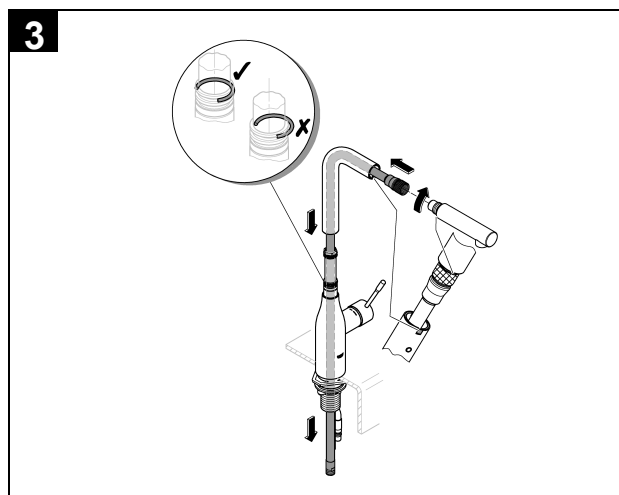

Installation
instructions