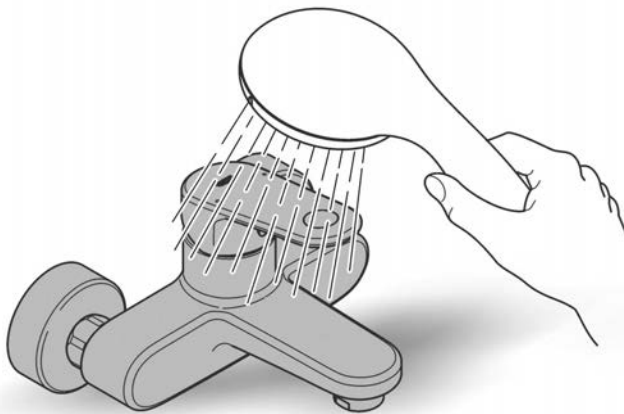

diverter: laminar spray/SpeedClean shower jet

automatic return to laminar spray

swivel tubular spout

swivel area 360°

integrated non-return valve protected against backflow

flexible connection hoses

rapid installation system

Open cold and hot water supply and check connections for leakage!

Care

For directions on the care of this fitting, please refer to the accompanying care instructions.

48166000

SpeedClean

Pure Freude
an Wasser