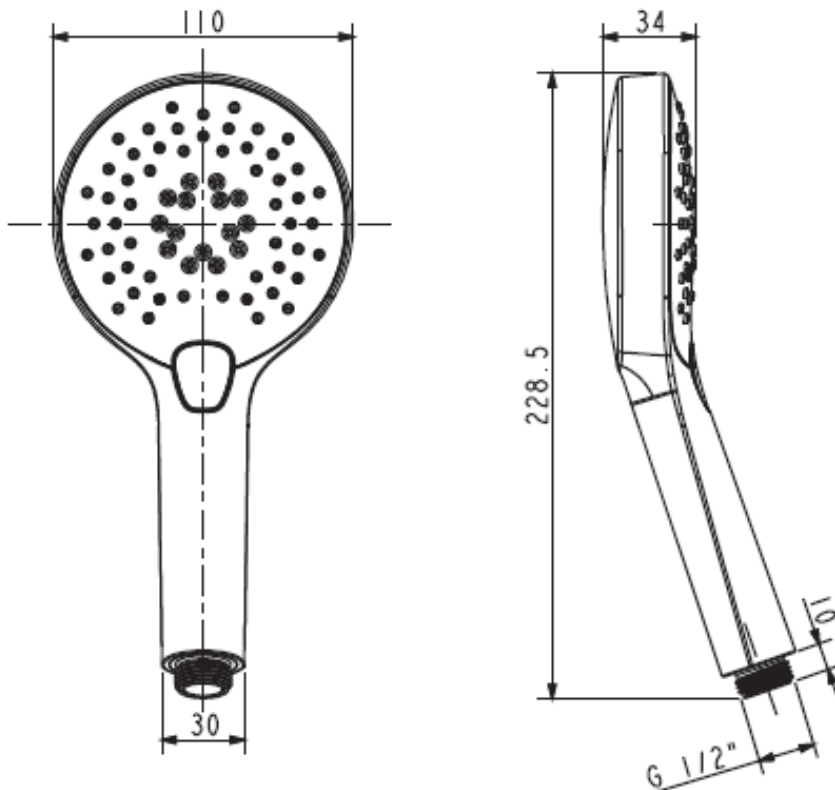

American Standard Cygnet Round Hand Shower

SPECIFICATIONS

Recommended Use	Domestic, Hotel & Commercial
Colour	Chrome with white face on hand piece
Functions	3 function: Spray, massage, spray & massage
Recommended Pressure Range	150 - 500kPa
Max Continuous Working Pressure	500kPa
Max Continuous Working Temperature	50°C
Suitable for Storage Tank Hot Water	Yes
Suitable for Continuous Flow Hot Water	Yes
Suitable for Gravity Feed Hot Water	No
Hot and Cold water inlet pressure should be equal	

WARRANTY

Warranty - Domestic Use	10 Years
Spare Parts & Labour	12 Months

Please refer to Warranty Page for full Terms and Conditions

Dimensions are nominal measurements only.

Disclaimer: Products in this specification manual must by regulation be installed by licensed and registered trade people. The manufacturer/distributor reserves the right to vary specifications or delete models from their range without prior notification. Dimensions are nominal measurements only. Dimensions and set-outs listed are correct at time of publication however the manufacturer/distributor takes no responsibility for printing errors.

Published 10/07/2018

To see the complete American Standard range go to www.reece.com.au/bathrooms